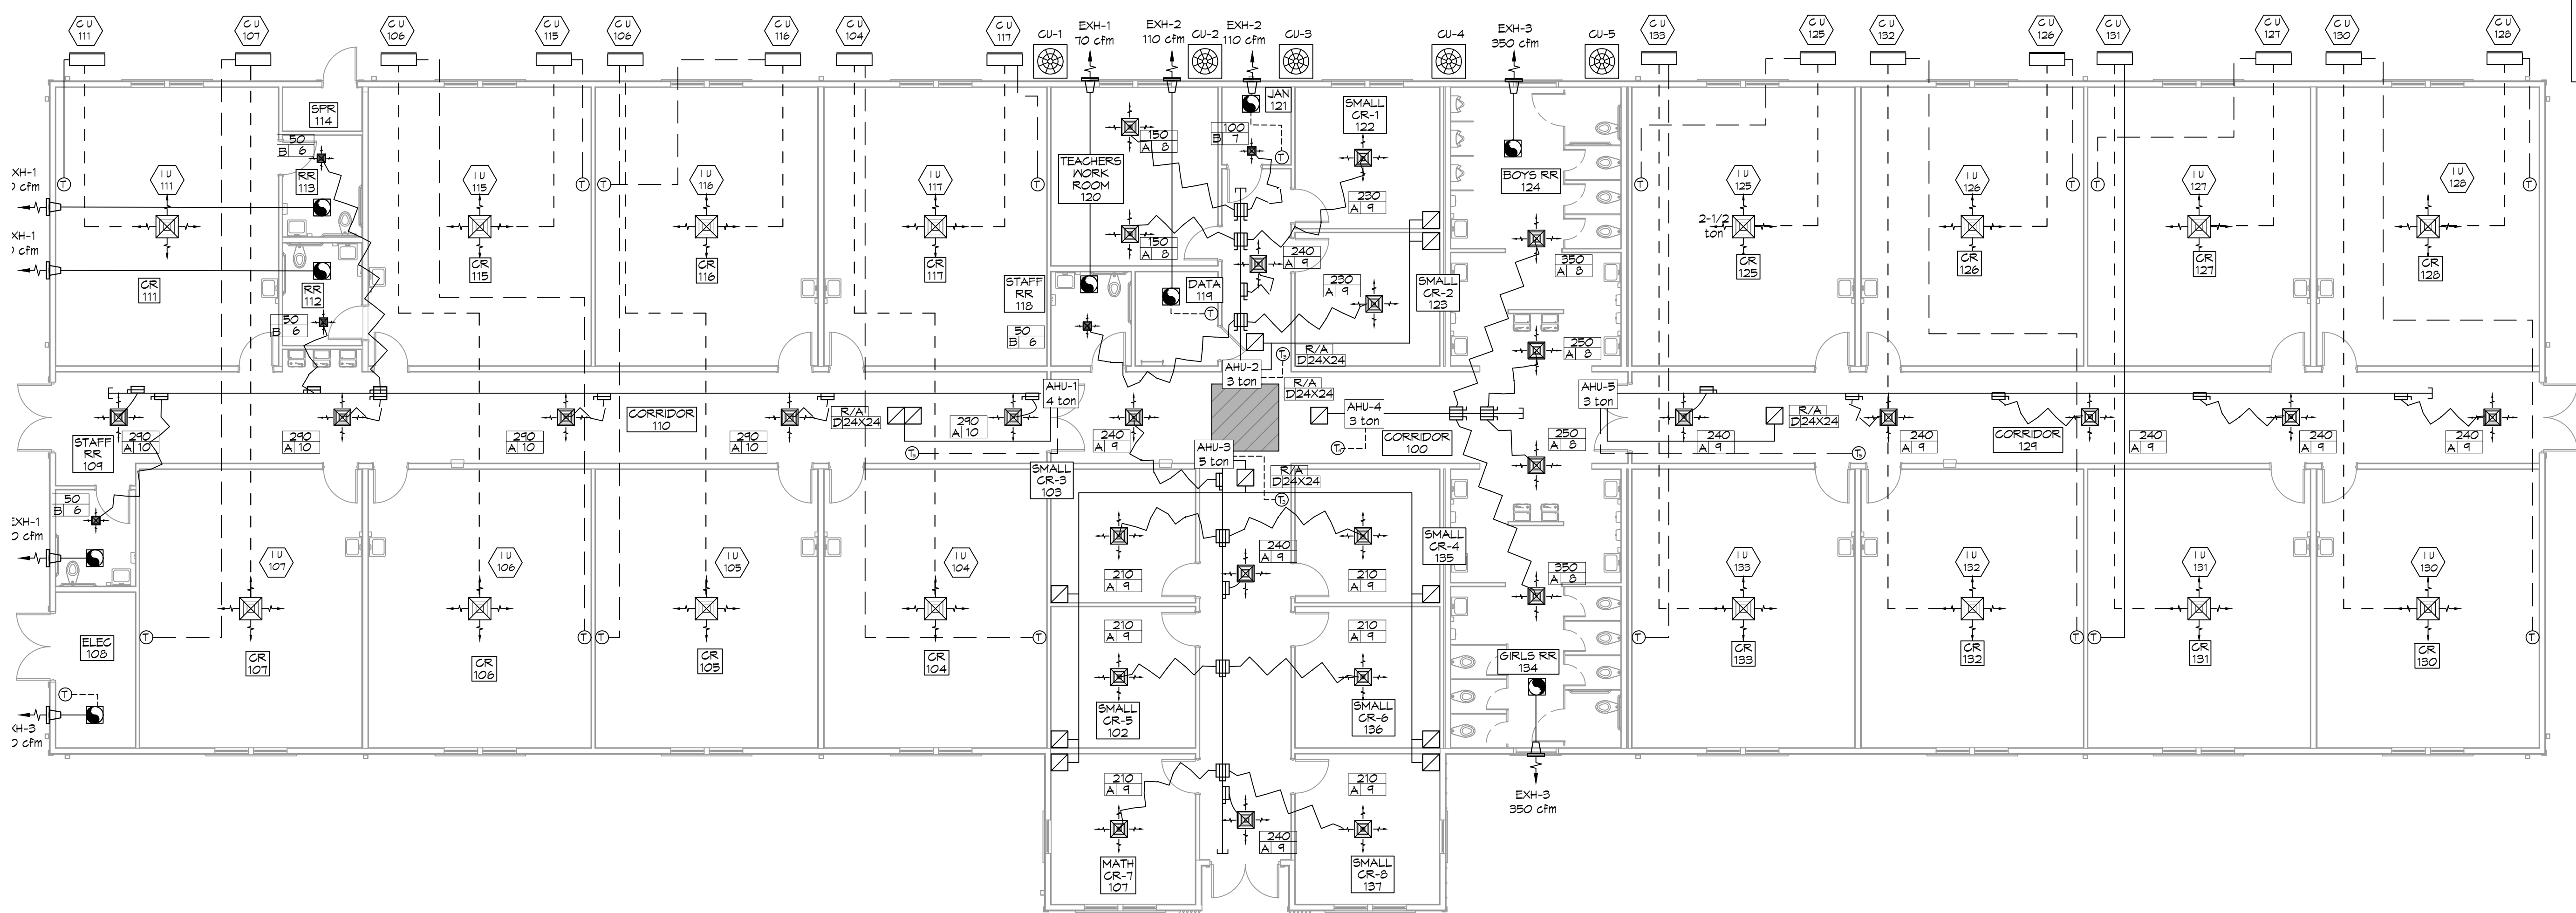

1 MECHANICAL PLAN
SCALE: 1/8" = 1'-0"

LEGEND

- SKY LIGHT
- EXHAUST FAN
- SUPPLY AIR GRILLE
- RETURN AIR GRILLE
- HEATER

DAMMON ENGINEERING, INC.
LOUISIANA & MISSISSIPPI
www.dammonengineering.com
info@dammonengineering.com
Chief Engineer: Brian Misch, PE
554 Old Spanish Trail
Slidell, LA 70458
PH: 985-649-5832

#	DESCRIPTION	DATE
1	Revised drawing to meet NIG 2021 requirements	2/22/2023

NEW CLASSROOM BUILDING
L A K E Y A C A D E M Y
PRIVATE BLVD
COVINGTON, LA
JOB No: 2466 DATE: 11-10-2022
DRAWN BY: JMS
CHECKED BY: TNT

SHEET TITLE:
MECHANICAL PLAN AND
OUTSIDE AIR & HEATERS
DRAWING NUMBER:
M101
SHEET No: