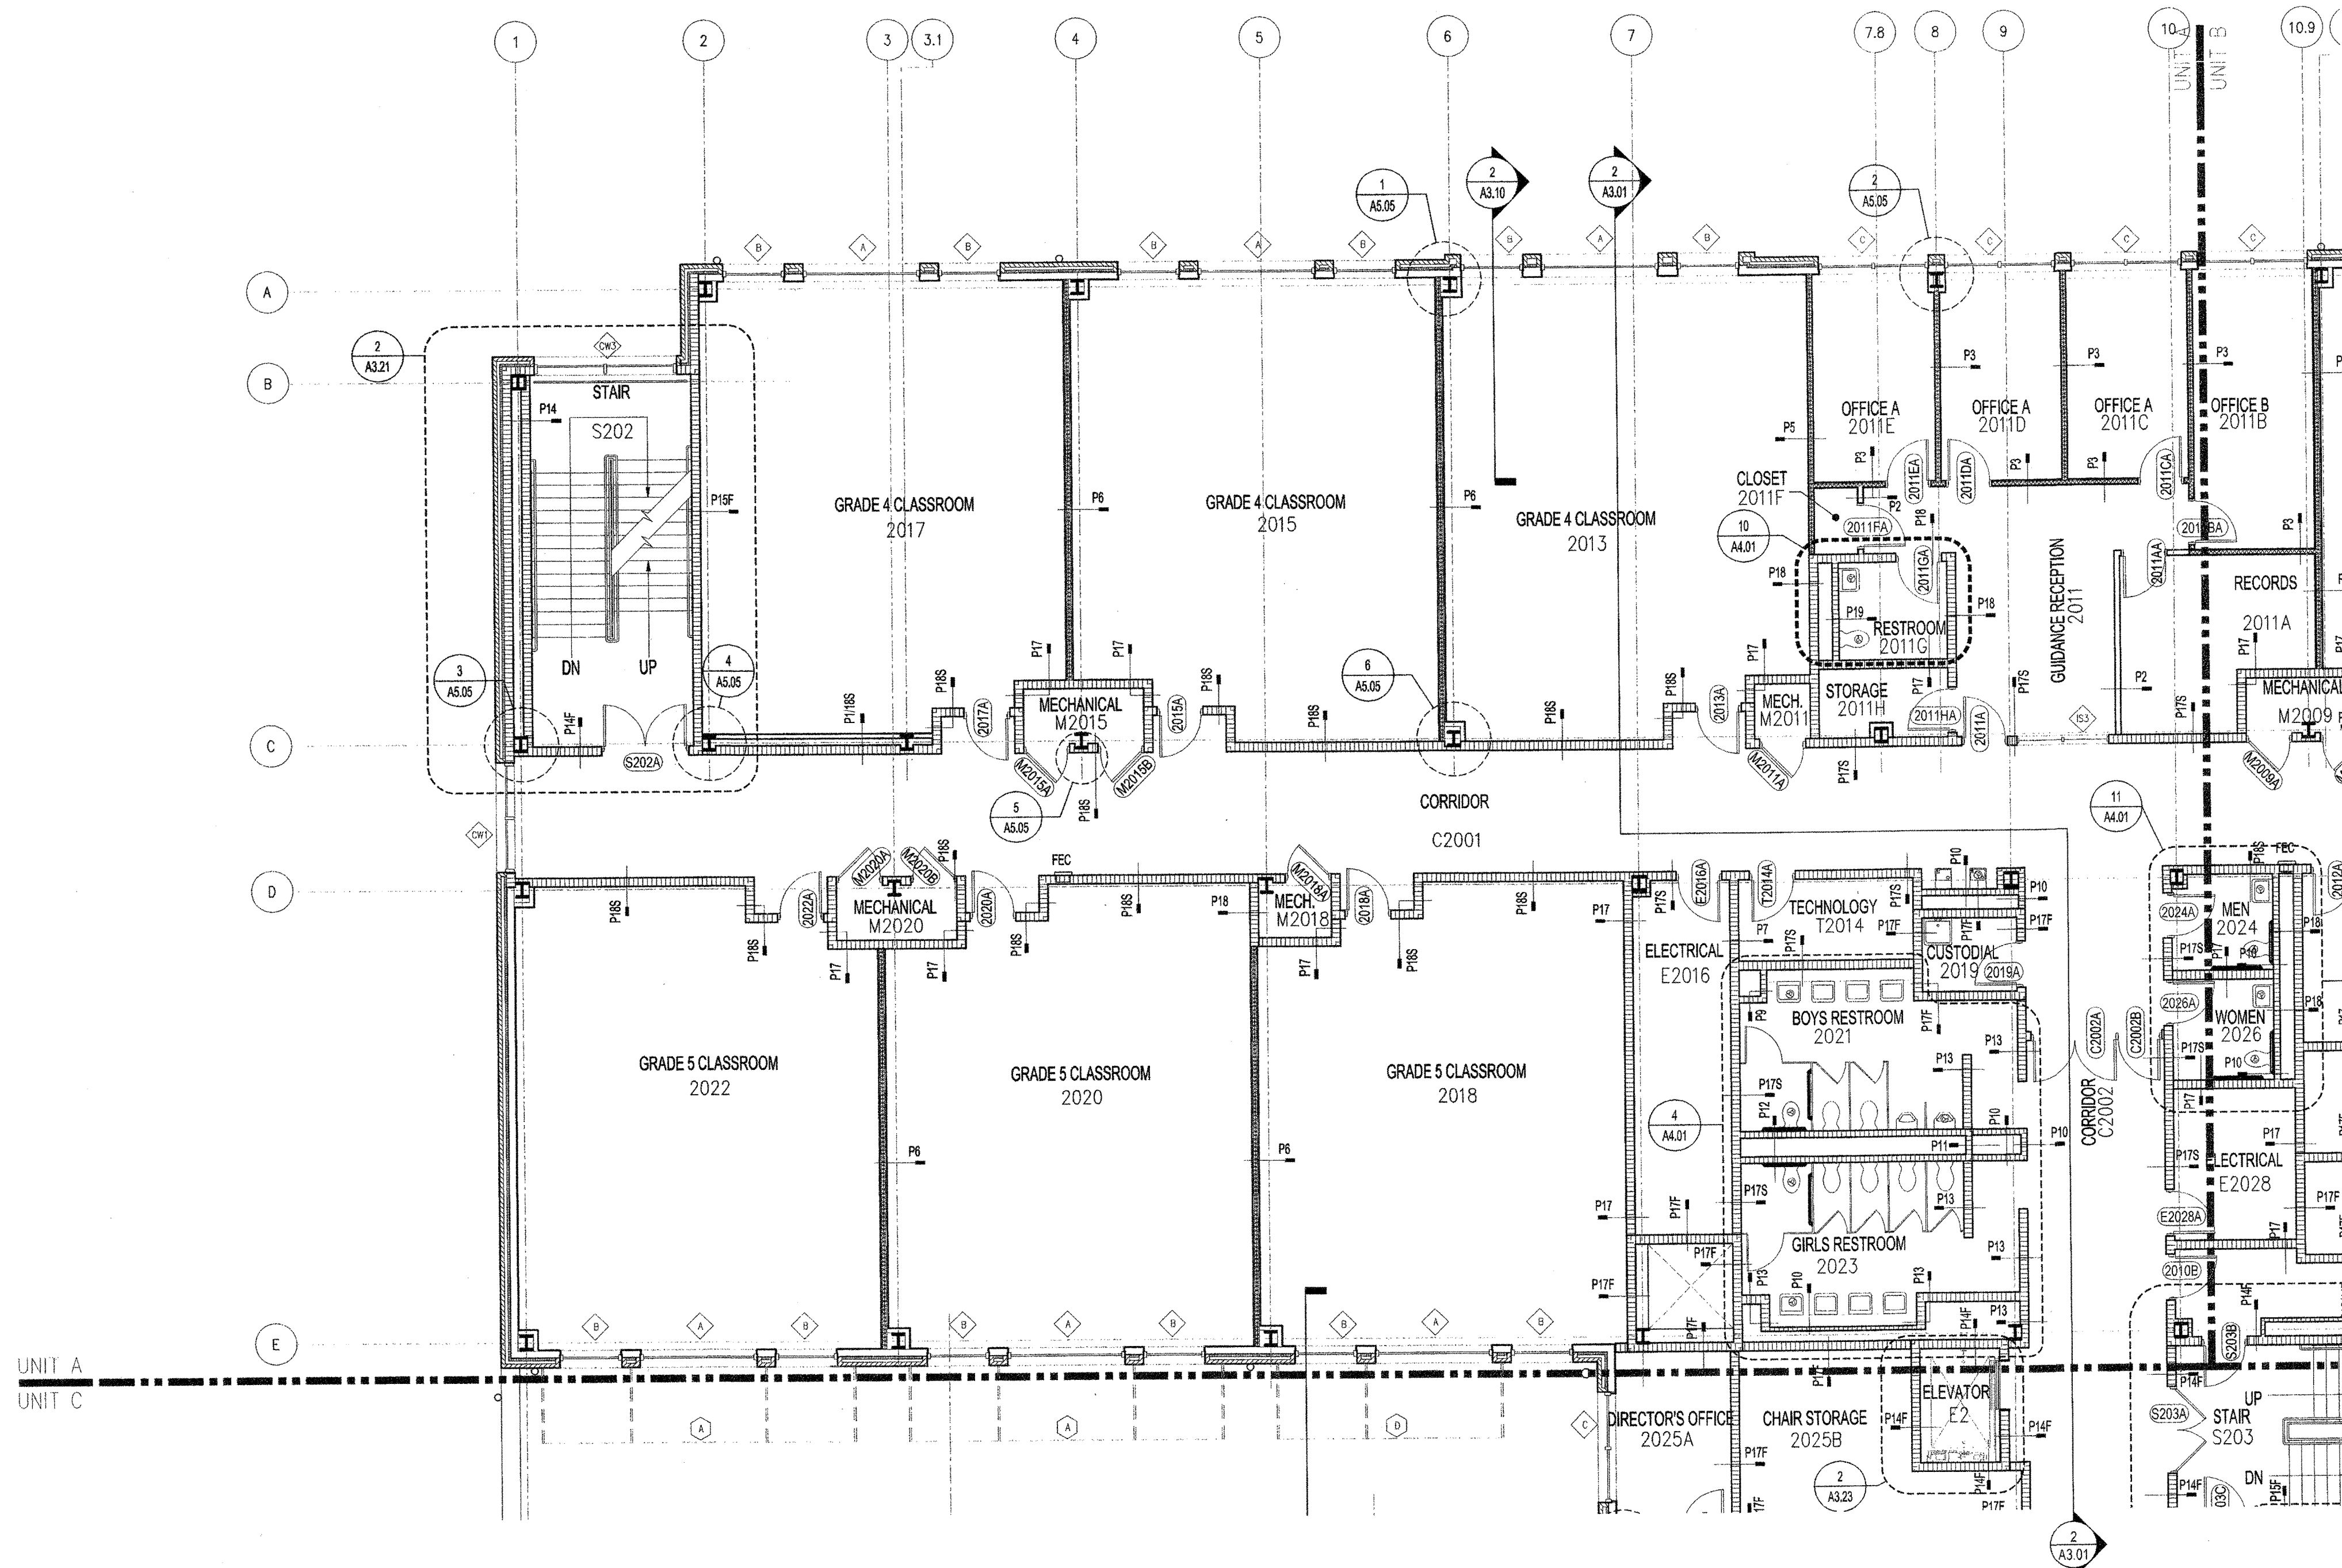

**NEW 3 SECTION ELEMENTARY SCHOOL
AT FISK-HOWARD SCHOOL
RECOVERY SCHOOL DISTRICT**

211 S. LOPEZ STREET NEW ORLEANS, LOUISIANA 70119

A PARTIAL PLAN - UNIT A - SECOND FLOOR
A1.21 SCALE: 1/8" = 1'-0"

KEY PLAN

DATE ISSUED:	7 DECEMBER, 2012
REVISED:	
REVISED:	
REVISED:	
REVISED:	
DRAWN BY:	CMB
CHECKED BY:	DGR, JFM
PHASE:	

BID DOCUMENTS

11085

TITLE:
PARTIAL PLAN
UNIT A - SECOND FLOOR

SHEET:

A1.21