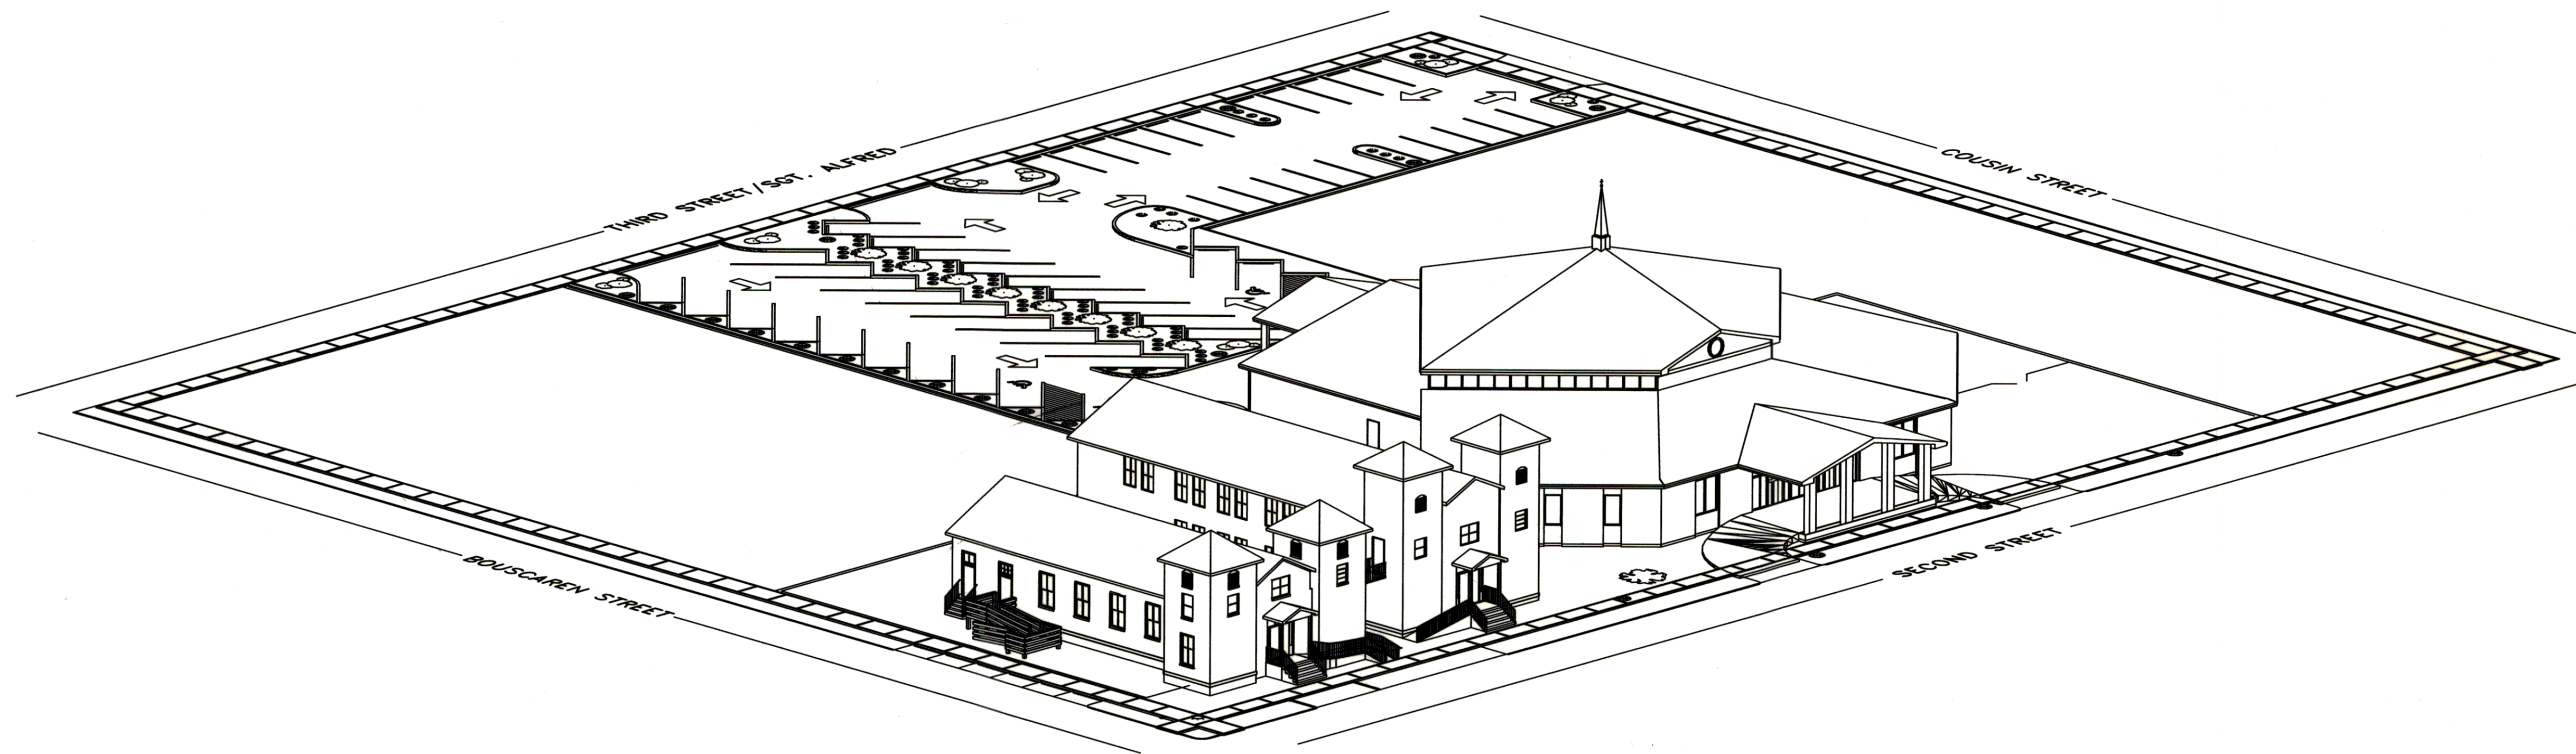

STARLIGHT BAPTIST CHURCH

ORTHOGRAPHIC VIEWPOINT

OVERALL SITE PLAN

STARLIGHT BAPTIST CHURCH
2100 SECOND ST.
SLIDELL, LOUISIANA

STARLIGHT BAPTIST CHURCH

DAMMON ENGINEERING, INC.
ARCHITECTS - ENGINEERS
2000 OLD SPANISH TRAIL, STE 100 986-649-5832 SLIDELL, LA. 70458
DAMMONENGINEERING.COM

SCALE: AS NOTED

FILE:

JOB NO.

DATE: 05-22-03

SHEET

3 - D

OF