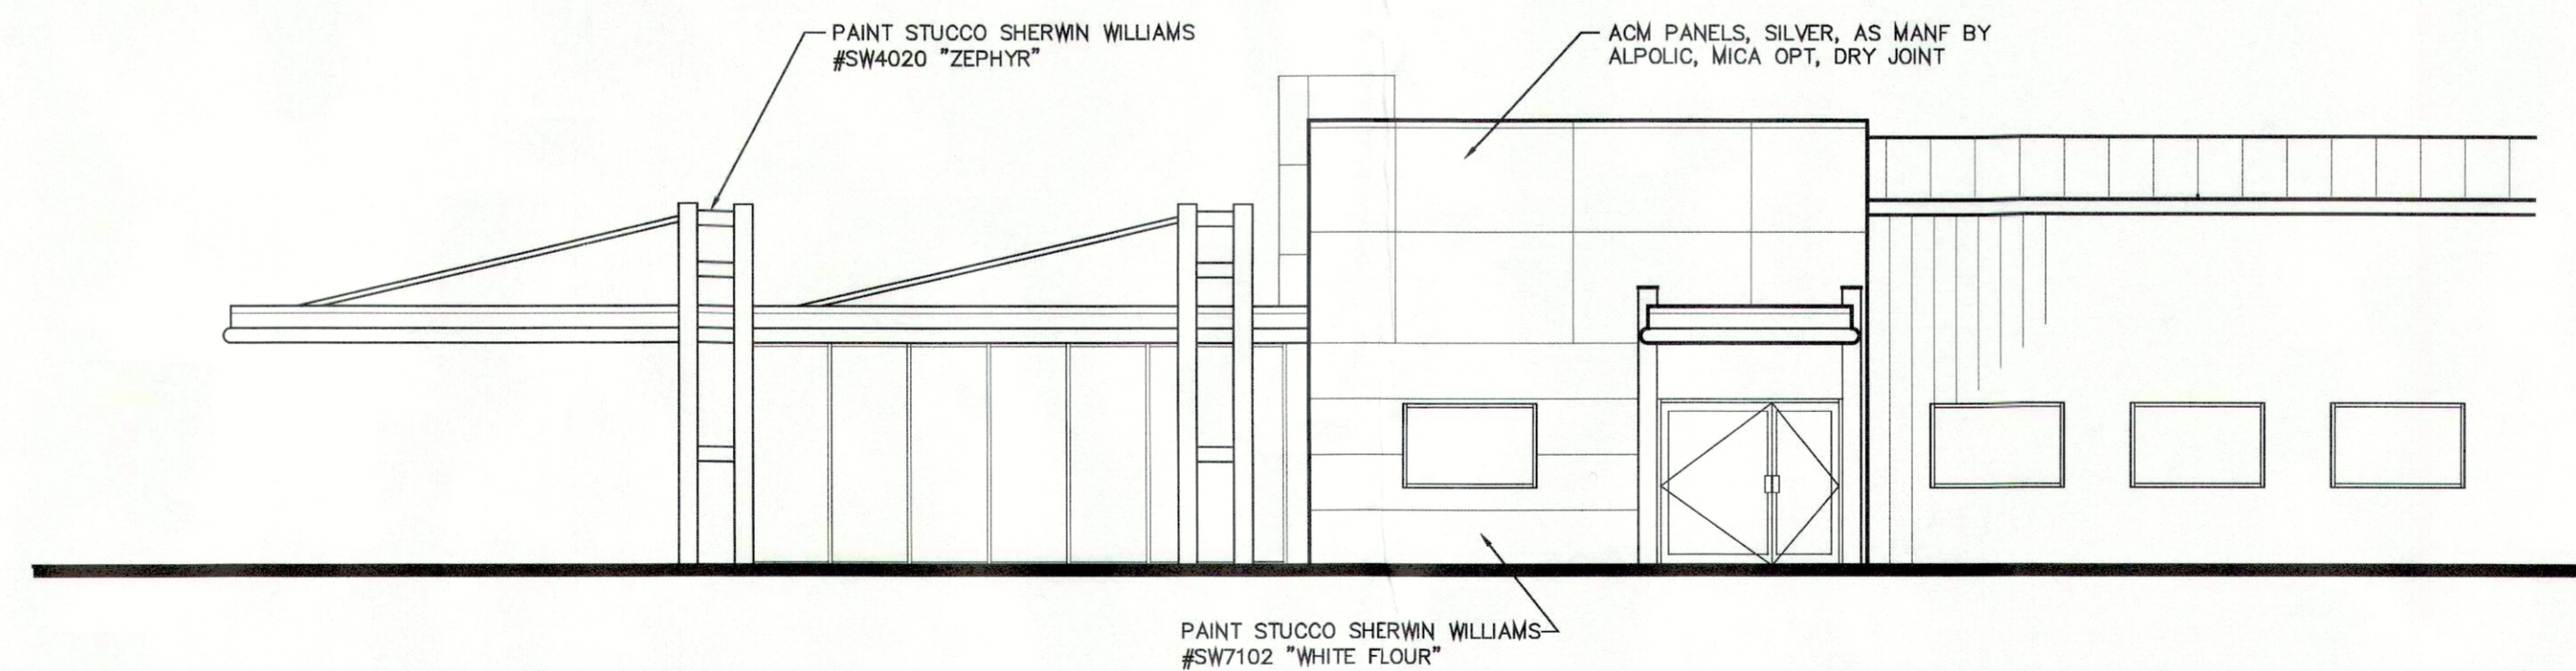

PROPOSED SOUTHWEST VIEW (FRONT)
SCALE: 1/8" = 1'-0"

PROPOSED NORTHWEST VIEW
SCALE: 1/8" = 1'-0"

PROPOSED SOUTHEAST VIEW
SCALE: 1/8" = 1'-0"

PRELIMINARY
NOT FOR CONSTRUCTION
OR PERMITTING PURPOSES

1. THIS DESIGN CONCEPT DRAWING IS NOT INTENDED FOR CONSTRUCTION OR PERMIT PURPOSES, BUT TO EXPRESS THE GENERAL REQUIREMENTS FOR THE PROJECT.
2. NO REPRESENTATION IS BEING MADE AS TO COMPLIANCE WITH LOCAL, STATE OR FEDERAL REGULATIONS AND NEITHER THE DESIGNER NOR THE DEALER ASSUMES ANY RESPONSIBILITY OR LIABILITY WITH REFERENCE THERETO.

REVISIONS/ISSUANCES		
NO.	DATE	ITEM
09/21/11		PRELIMINARY DESIGN DRAWINGS NOT RELEASED FOR CONSTRUCTION

PROJECT		HYUNDAI OF SLIDELL	
DESIGNER:	SHEET TITLE:	PROPOSED EXTERIOR VIEWS	
Dan Babineau			

CITY, STATE:	1819 OLD SPANISH TRAIL SLIDELL, LA
DEALER CODE:	LA031
FILE NAME:	HYUNDAI OF SLIDELL 1
SCALE:	1/8" = 1'-0"