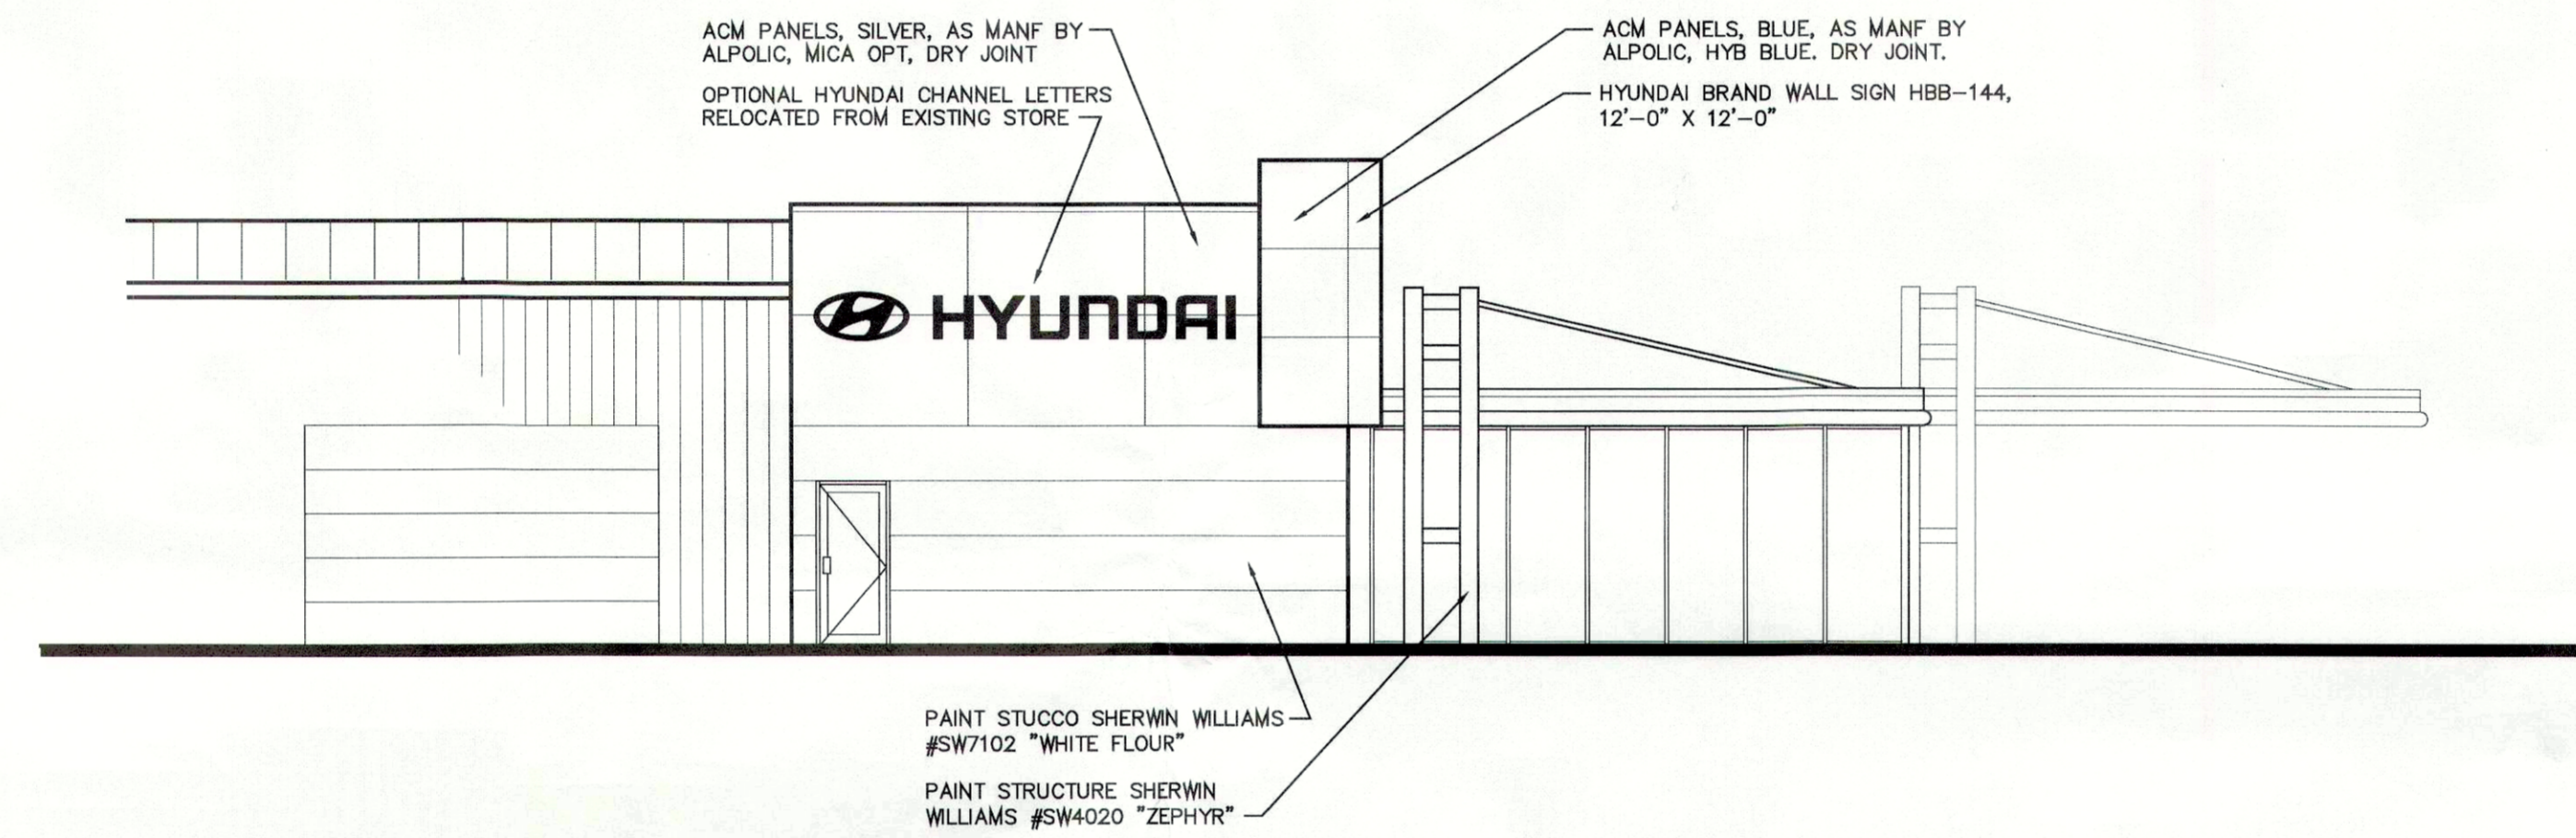

PROPOSED SOUTHWEST VIEW (FRONT)
SCALE: 1/8" = 1'-0"

PROPOSED NORTHWEST VIEW
SCALE: 1/8" = 1'-0"

PROPOSED SOUTHEAST VIEW
SCALE: 1/8" = 1'-0"

PRELIMINARY
NOT FOR CONSTRUCTION
OR PERMITTING PURPOSES

1. THIS DESIGN CONCEPT DRAWING IS NOT INTENDED FOR CONSTRUCTION OR PERMIT PURPOSES, BUT TO EXPRESS THE GENERAL REQUIREMENTS FOR THE PROJECT.
2. NO REPRESENTATION IS BEING MADE AS TO COMPLIANCE WITH LOCAL, STATE OR FEDERAL REGULATIONS AND NEITHER THE DESIGNER NOR THE DEALER ASSUMES ANY RESPONSIBILITY OR LIABILITY WITH REFERENCE THERETO.

REVISIONS/ISSUANCES		
NO.	DATE	ITEM
09/21/11		PRELIMINARY DESIGN DRAWINGS NOT RELEASED FOR CONSTRUCTION

PROJECT		HYUNDAI OF SLIDELL	
DESIGNER:	SHEET TITLE:	PROPOSED EXTERIOR VIEWS	
Dan Babineau			

CITY, STATE:	1819 OLD SPANISH TRAIL SLIDELL, LA
DEALER CODE:	LA031
FILE NAME:	HYUNDAI OF SLIDELL 1
SCALE:	1/8" = 1'-0"