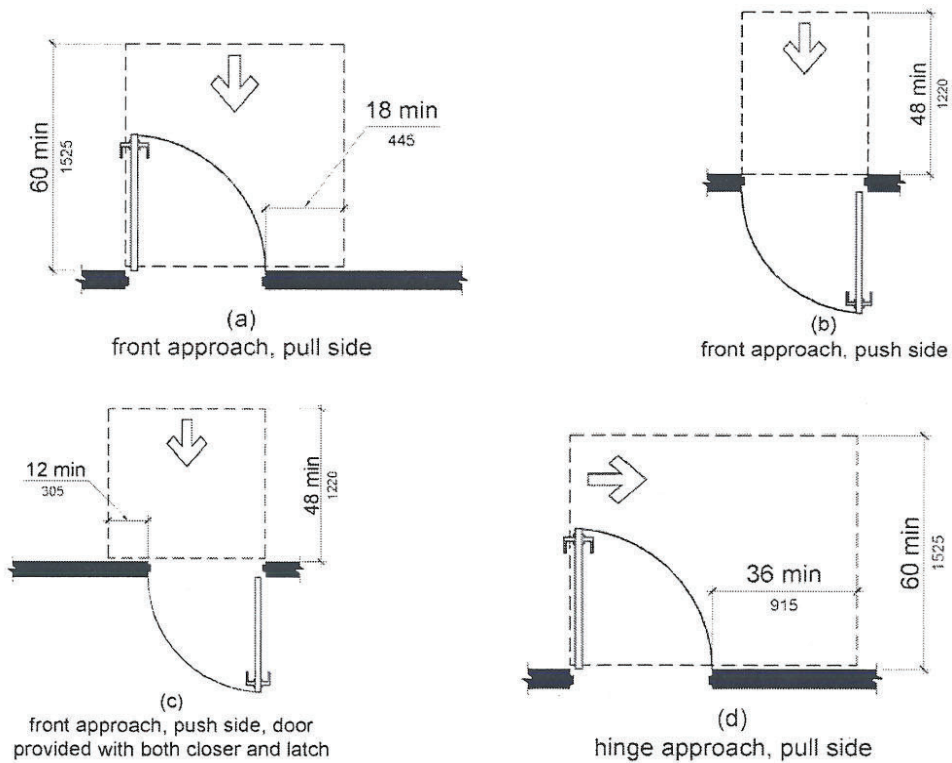

404.2.3 Door openings shall provide a clear width of 32 inches minimum.

Figure 404.2.3
Clear Width of Doorways

404.2.4 Provide minimum maneuvering clearances at doors and gates in accordance with Figure 404.2.4.1.

306.2 Toe Clearance

**Figure 306.2
Toe Clearance**

306.3 Knee Clearance

**Figure 306.3
Knee Clearance**