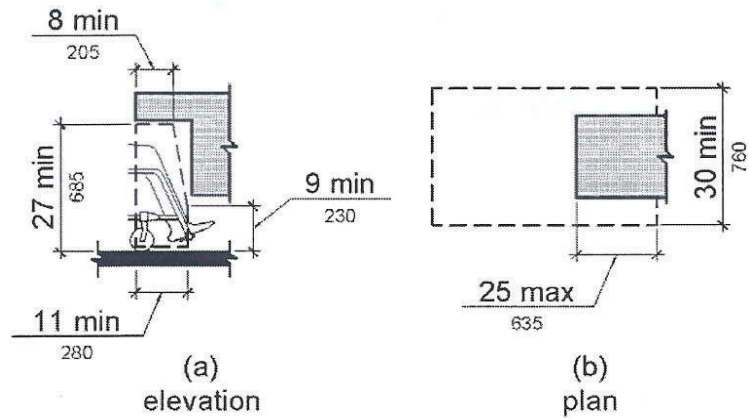

404.2.3 Door openings shall provide a clear width of 32 inches minimum.

Figure 404.2.3
Clear Width of Doorways

404.2.4 Provide minimum maneuvering clearances at doors and gates in accordance with Figure 404.2.4.1.

306.2 Toe Clearance

**Figure 306.2
Toe Clearance**

306.3 Knee Clearance

**Figure 306.3
Knee Clearance**