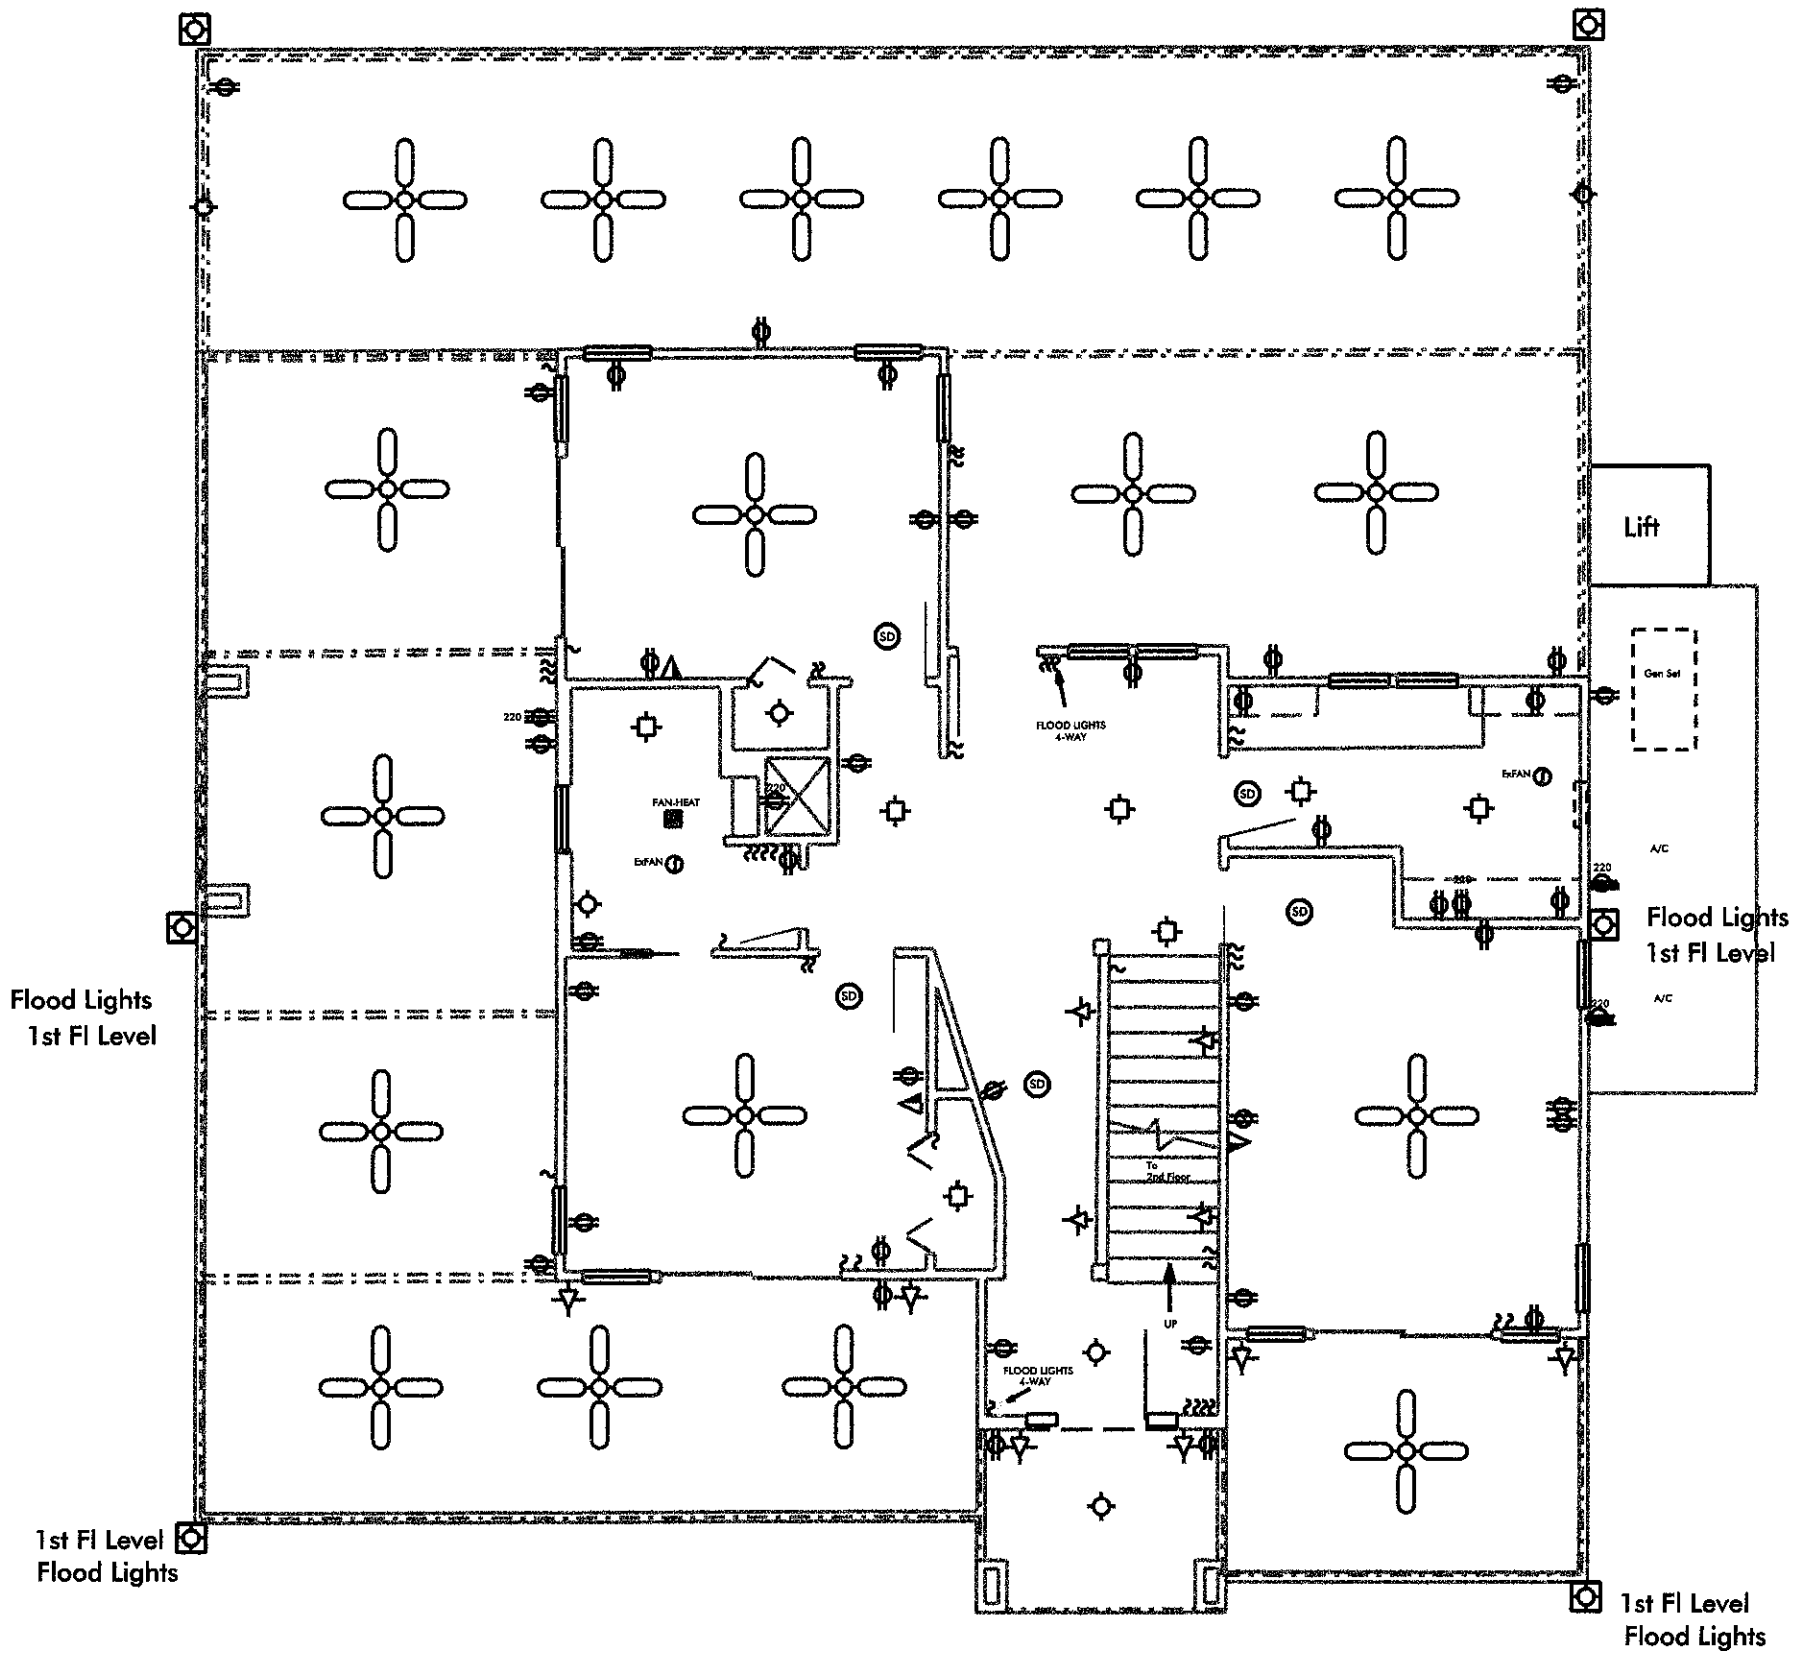

Flood Lights
1st Fl Level

Flood Lights
1st Fl Level

NOTES

- 1. SEE SHEET SYMB 4.1 FOR DETAILS

<p>DRIVE</p> <p>lakeviewdr\mcguire\cons\ELE 1ST FLR 2.1</p>	SCALE	3 : 1	LIST OF DRAWINGS			UNIT ID	
	DATE	8-3-24	ESTIMATE			DWG TYPE dgn	
		DWN	CEL	ENG	APP	APP	
<p>CATHEY PLAN SET</p> <p>FIRST FLOOR ELECTRICAL</p> <p>230 LAKEVIEW DR</p>				<p>ELE 1ST FLR 2.1</p>			