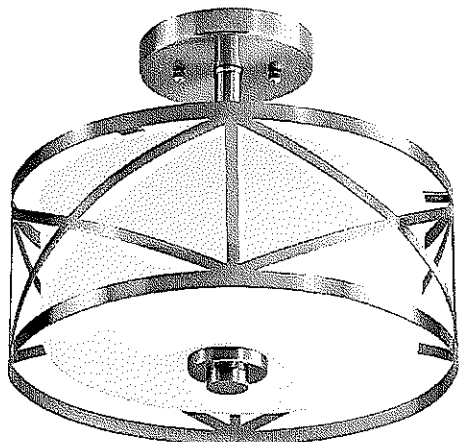

### Description

- 9.25-in W ceiling flush mount
- Brushed nickel finish offers a sleek look
- Opalescent glass shade shines a bright glow
- 60-watt A19 bulb required (not included)
- Great for traditional style decor
- ETL listing demonstrates this product has met minimum requirements of widely accepted product safety standards
- Easy to install with twist lock

### Kichler Edenbrook 11.38-in W Brushed Nickel Frosted Glass Semi-Flus... X

FINAL DAY: 10% OFF SITEWIDE + FREE SHIPPING FOR MYLOWE'S MEMBERS. GET STARTED>

Open until 10PM!  
Marrero Lowe's

Prices, promotions, styles, and availability may vary. Our local stores do not honor online pricing. Prices and availability of products and services are subject to change without notice. Errors will be corrected where discovered, and Lowe's reserves the right to revoke any stated offer and to correct any errors, inaccuracies or omissions including after an order has been submitted.

### Kichler Edenbrook 11.38-in W Brushed Nickel Frosted Glass Semi-Flush Mount Light

Item # 616029 Model # 38177

★★★★★ (11 Reviews)

in-use/Lifestyle Images-accessories and bulb(s) not included

ONLY AT LOWE'S