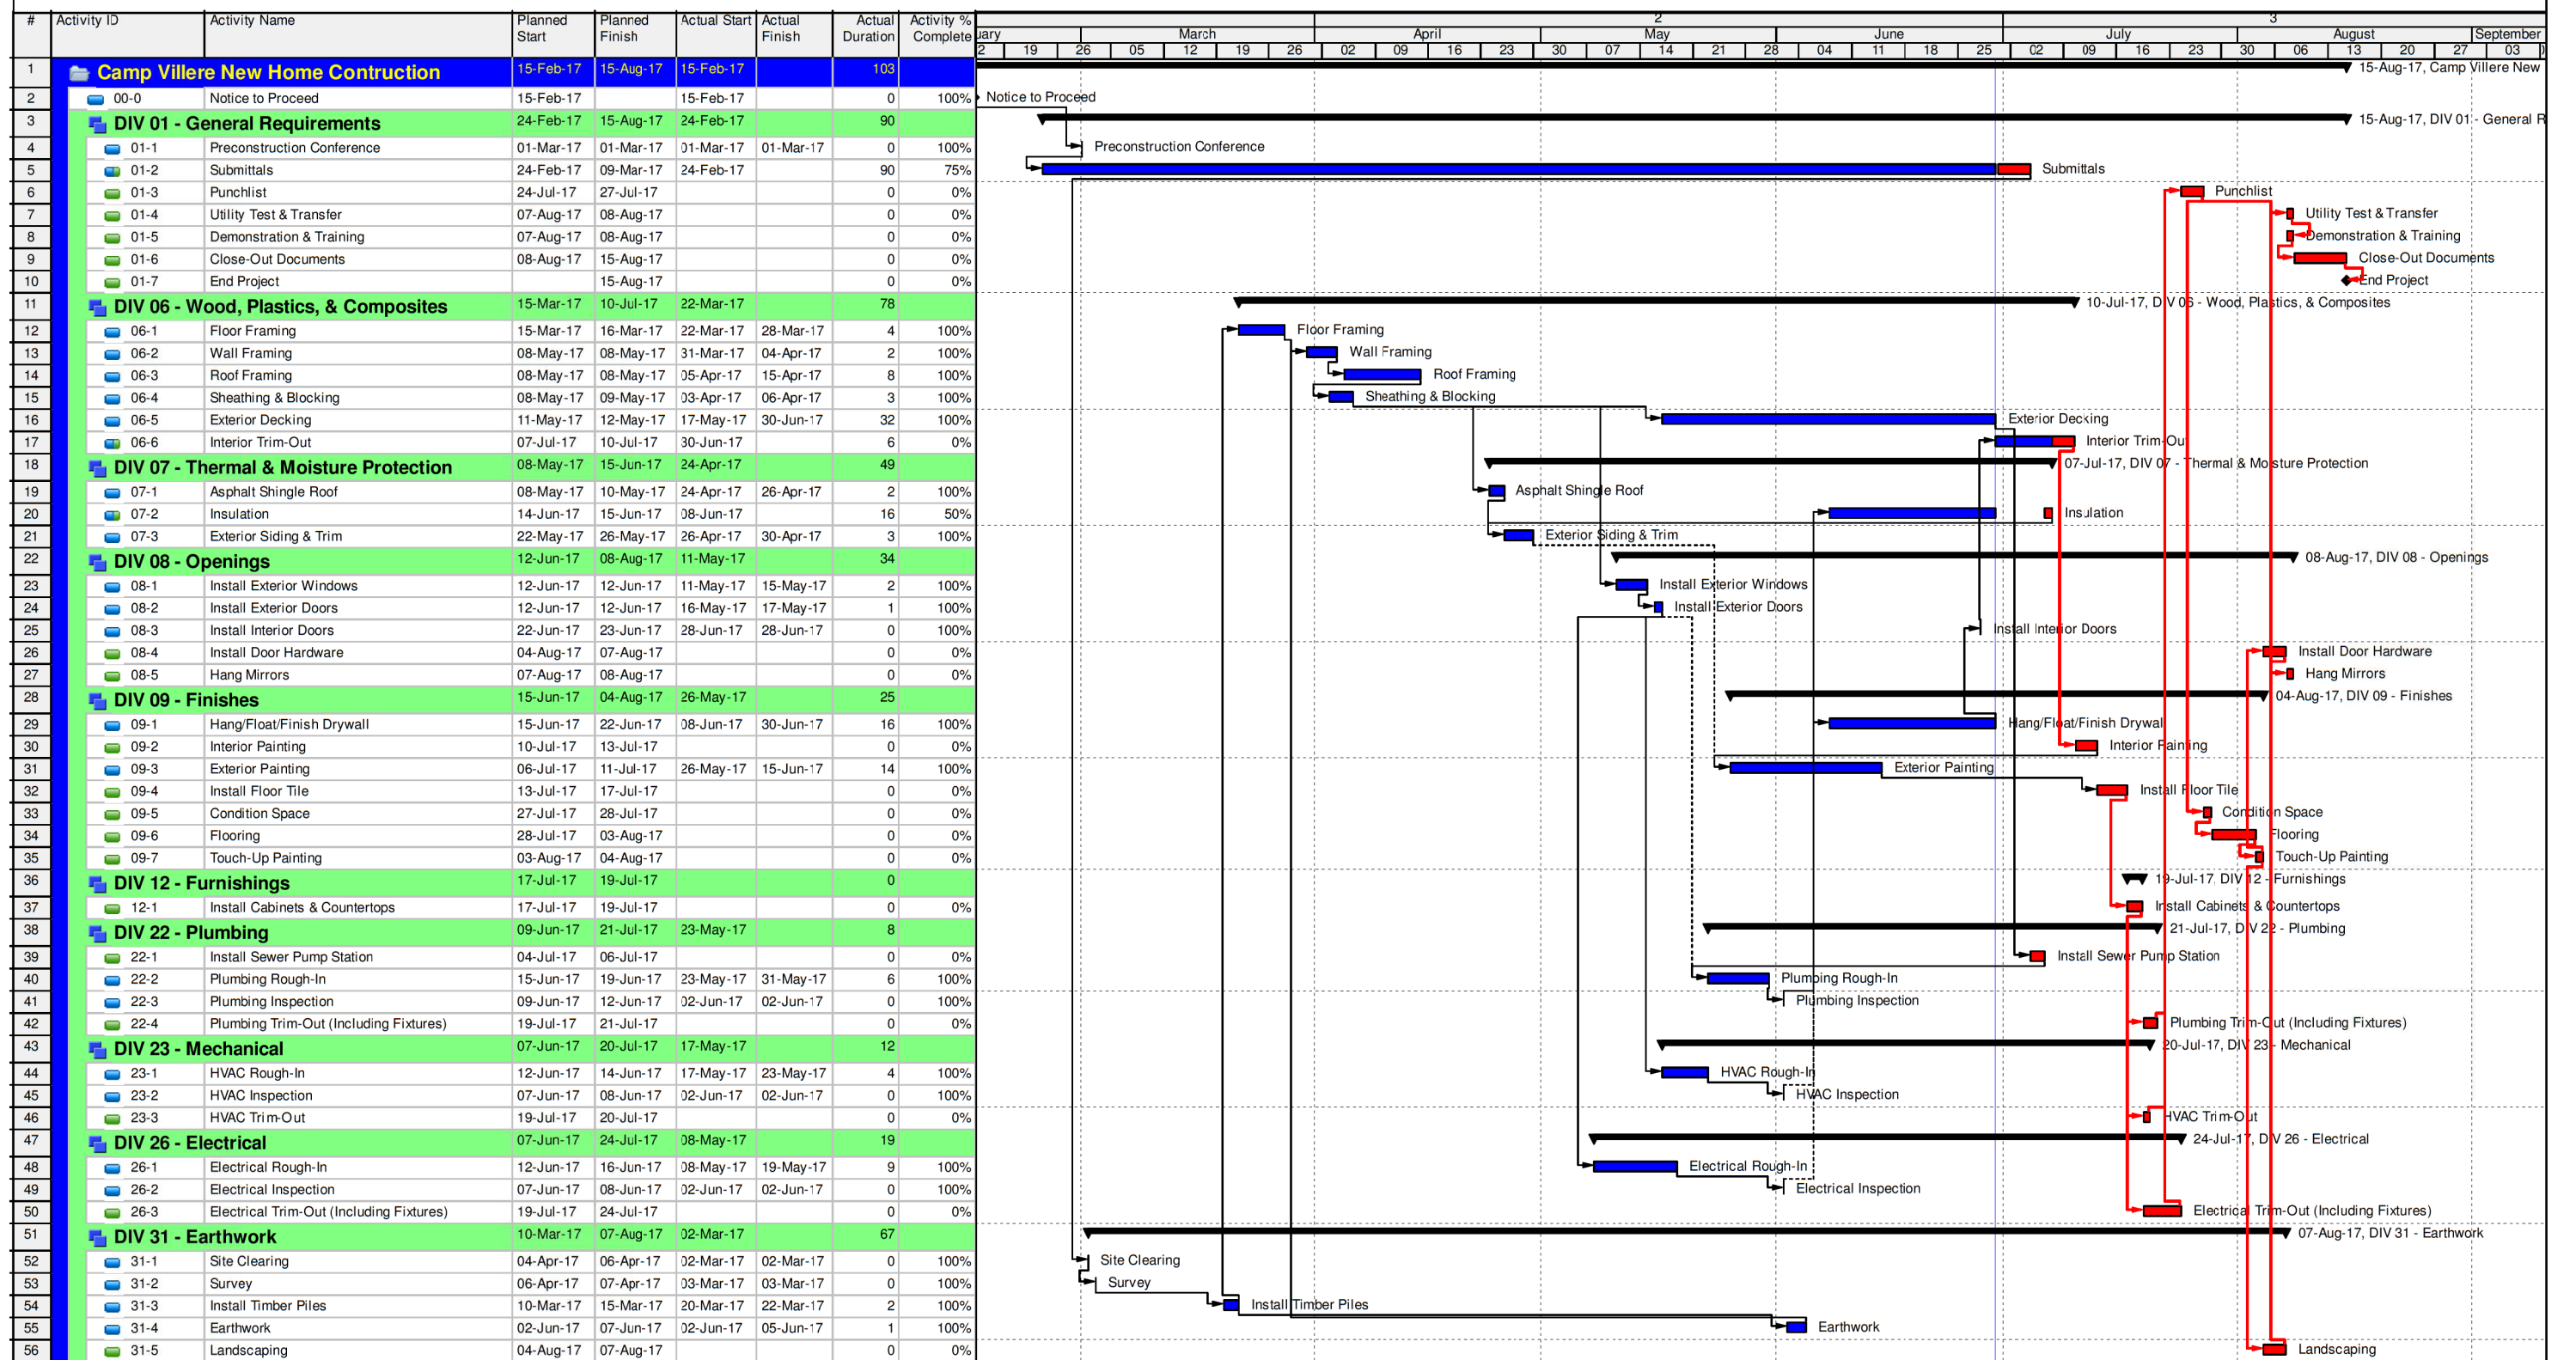

**Minutes:**

- The electrician submitted a list of light fixtures that were no longer available with alternative fixtures. The list that was provided was approved except fixture L-2 that was 9.5 inches in diameter. At the site another alternative for L-2 that was 13 inches in diameter was presented and approved. See attached pdf of light fixtures.
- Another Change Order for additional time will be processed for the number of rain days.
- A site inspection was performed.
- The next scheduled meeting was 7/25/2017. Please adjust your scheduled reminders.