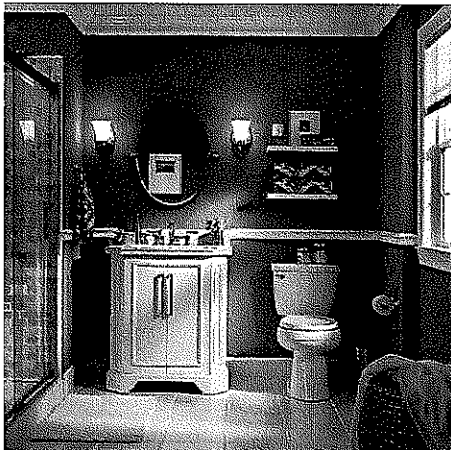

Theme	Industrial	For Use in Kitchens	✓
Shape	Cage	For Use in Dining Rooms	✓
Length (Inches)	21.2	For Use in Bathrooms	✓
Height (Inches)	8.6	For Use in Foyers	✓
Depth (Inches)	5.9	For Use in Bedrooms	✓
Weight (lbs.)	4.16	For Use in Living Rooms	✓
Shade Included	✓	UL Safety Listing	✓
Lighting Direction	Downlighting	CSA Safety Listing	✓
Fitter Type	N/A	ETL Safety Listing	✓
Fixture Material	Metal	ADA Approved	✗
Shade Material	Glass	Usage Rating	Damp rated
Glass Type	Ribbed glass	ENERGY STAR Certified	✗
Frosted Glass	✗	Shade Color	Clear glass
Bulbs Included	✗	Fixture Color Family	Nickel
Number of Bulbs Required	3	Fixture Finish	Brushed
Number of Bulbs Included	0	Manufacturer Color/Finish	Brushed nickel
Maximum Bulb Wattage (or Equivalent)	60	Lowe's Exclusive	✓
Bulb Type	Standard	Warranty	1-year limited
Light Bulb Base Type	Medium base (E-26)	Power Source	Hardwired

Projects, Tips & Ser CHAT WITH LOWE'S