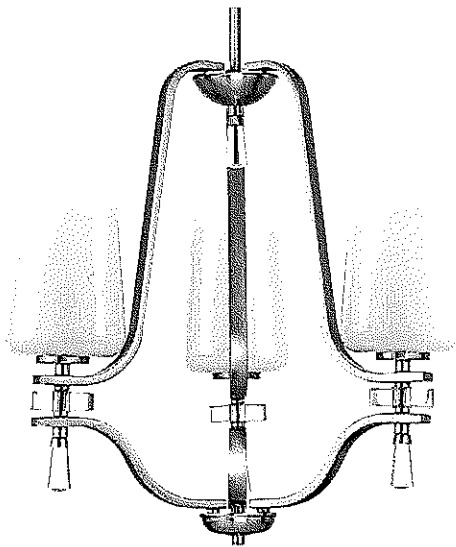

█ Actual Work     █ Critical Remaining Work     ▶ Summary  
█ Remaining Work     ◆ ◆ Milestone

T 7

**FINAL DAY: 10% OFF SITEWIDE + FREE SHIPPING FOR MYLOWE'S MEMBERS. GET STARTED>**

Open until 10PM!  
Marrero Lowe's ▾

## Progress Lighting Indulge 20-in 3-Light Brushed Nickel Shaded Chandelier

Item # 759361 Model # P4809-09

★★★★★ (1 Review)