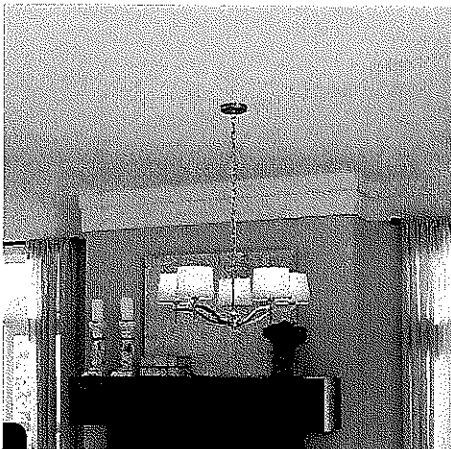

Height (Inches)		Lowe's Exclusive	×
Weight (lbs.)	16.53	Warranty	1-year limited
Fixture Material	Metal	Number of Bulbs Required	3
Frosted Glass	N/A	Fixture Finish	Brushed
Light Bulb Base Type	Medium base (E-26)	Power Source	Hardwired
Recommended Light Bulb Shape	A19	Size	Medium (10-22 inches)
Lighting Direction	Up/downlighting	Glass Type	N/A
Maximum Bulb Wattage (or Equivalent)	100	Shade Material	N/A
Type of Hanging Device	Downrod	Theme	N/A
Number of Bulbs Included	0	Fixture Color Family	Nickel
Mounting Hardware Included	✓	Shape	Shaded
UL Safety Listing	✓	Bulb Type	Standard
CSA Safety Listing	✓	Type	Standard
ETL Safety Listing	×	Style	Transitional
Usage Rating	Dry	Dimmable	✓

Projects, Tips & Services

Chandelier Buying Guide