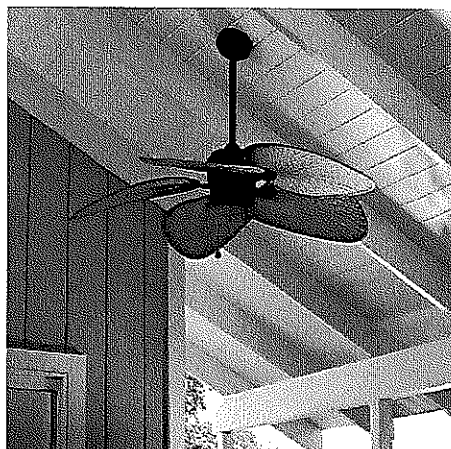

Home Lighting Tips