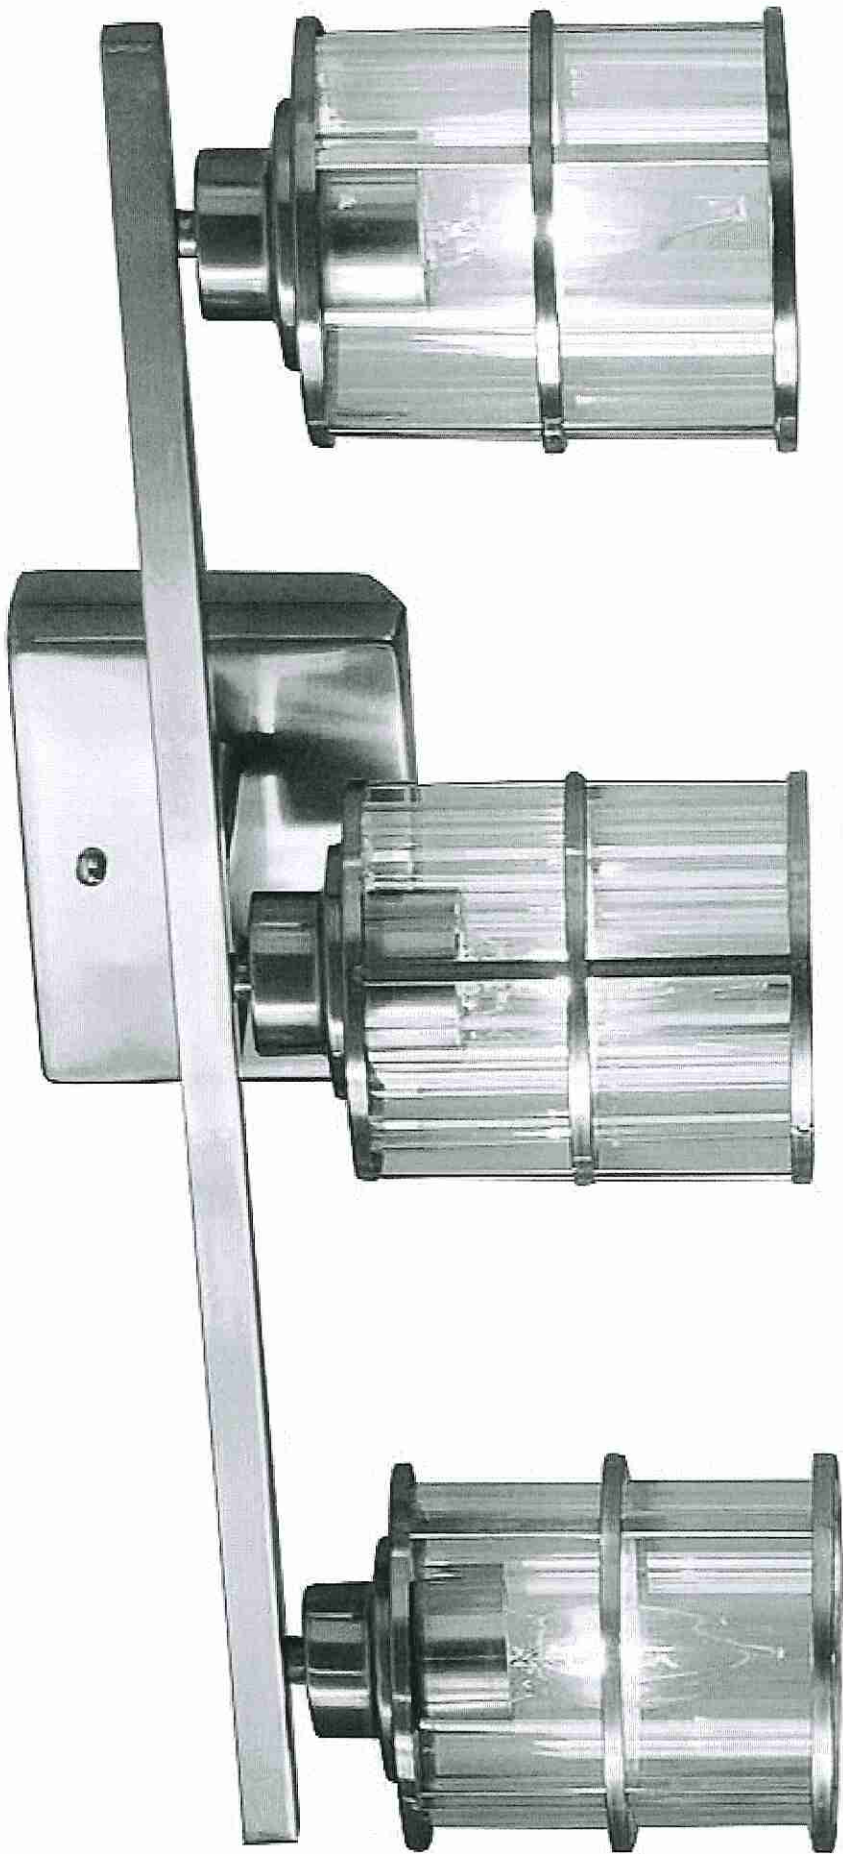

5% OFF* Every Day or 6 Months Special Financing**

$299 minimum purchase required for Special Financing. Subject to credit approval. Credit offers cannot be combined.

[Get Details >](#)

Product Information

Description

[CHAT WITH LOWE'S](#)

- Brushed nickel finish semi-flush mount light from the Edenbrook collection features a dignified design
- Etched glass shade with white interior and metal cage forms triangular shapes
- Two 60-watt A19 bulbs required (not included)
- 11.38-in W x 11.38-in D x 10.31-in H
- Mounting hardware and detailed instructions are included for an easy installation
- Great for modern style decor
- ETL safety listing demonstrates this product has met minimum requirements of widely accepted product safety standards

Do you need some help?

[CHAT NOW](#)

Specifications

Height (Inches)	10.31	Recommended Light Bulb Shape	A19
Shade/Glass Type	Frosted glass	Style	Contemporary/Modern
Manufacturer Color/Finish	Brushed nickel	Collection Name	Edenbrook
Width (Inches)	11.38	Damp Rated	✓
Length (Inches)	11.38	Pivoting Heads	✗
Bulbs Included	✗	Fixture Finish	Brushed
Maximum Bulb Wattage (Watts)	60.0	Fixture Color Family	Nickel
Number of Lights	2	ENERGY STAR Certified	✗
Number of Bulbs Required	2	For Use in Bathrooms	✗
		Bulb Installation Type	Standard

Q1-7