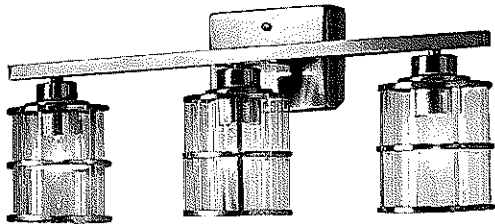

FINAL DAY: 10% OFF SITEWIDE + FREE SHIPPING FOR MYLOWE'S MEMBERS. GET STARTED>

Open until 10PM!
Marrero Lowe's

Prices, promotions, styles, and availability may vary. Our local stores do not honor online pricing. Prices and availability of products and services are subject to change without notice. Errors will be corrected where discovered, and Lowe's reserves the right to revoke any stated offer and to correct any errors, inaccuracies or omissions including after an order has been submitted.

allen + roth Kenross 3-Light 8.66-in Brushed Nickel Cage Vanity Light Bar

Item # 30415 Model # 18652-000

★★★★☆ (41 Reviews)

In-use/lifestyle image - accessories not included

ONLY AT LOWE'S

$79.98

Number of Lights

3

- 1 + ADD TO CART

SAVE SHARE

FREE Store Pickup

Shipping & Delivery

3 available today at Marrero Lowe's!

Available!

Aisle 9 , Bay 7
In-Store Map

CHECK OTHER STORES