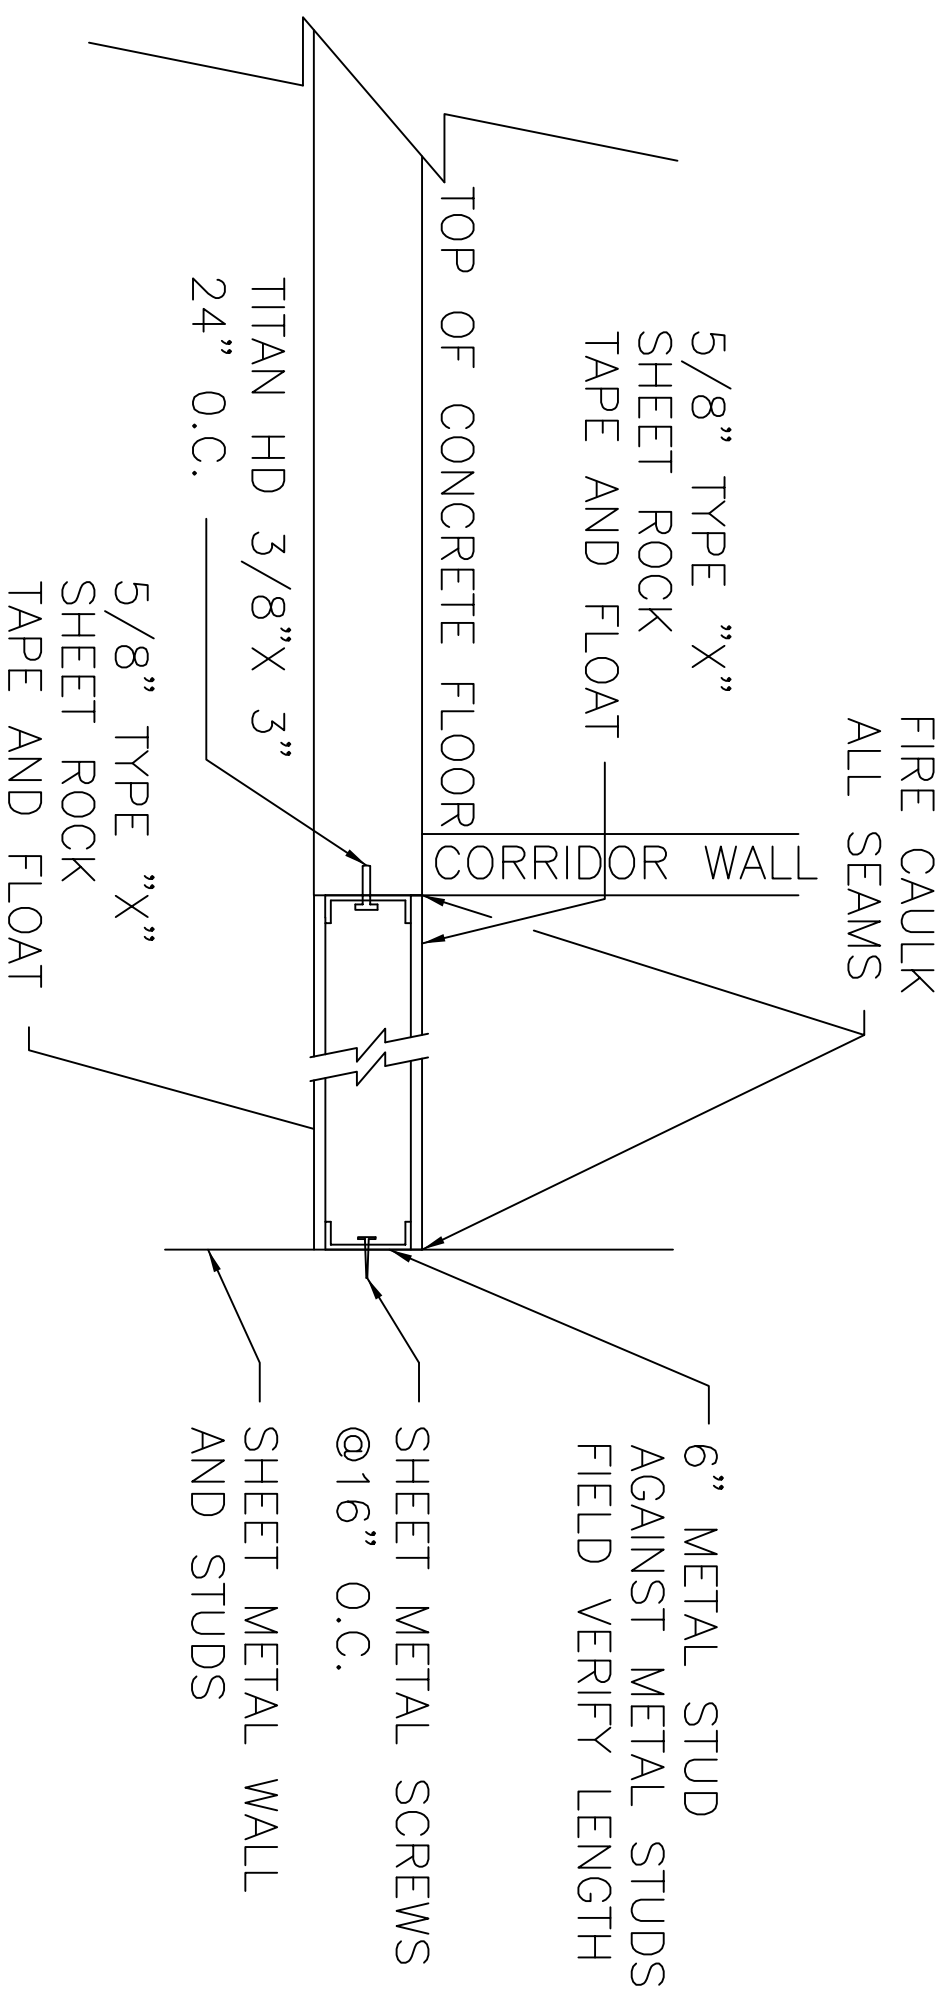

BLDDG
SIDE

STAIR TOWER
SIDE

RFI #128 VOID BETWEEN FLOOR AND
WEST SIDE STAIR TOWER