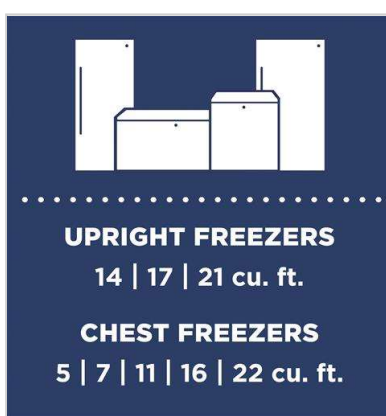

Find The Right Fit

Chest and upright freezers come in a variety of sizes to fit your needs