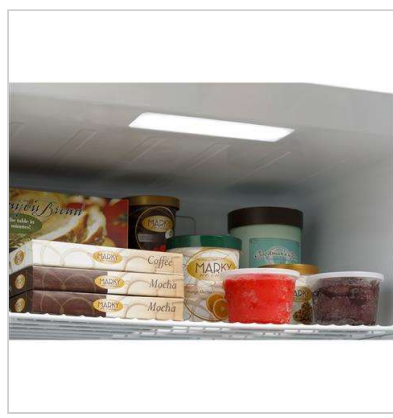

LED Interior Lighting

Interior lighting automatically illuminates when door is open

Wire Shelving

Easily organize and find your frozen favorites thanks to adjustable wire shelves

CLAIMS & CERTIFICATIONS

For California Residents:
[California Prop 65](#)