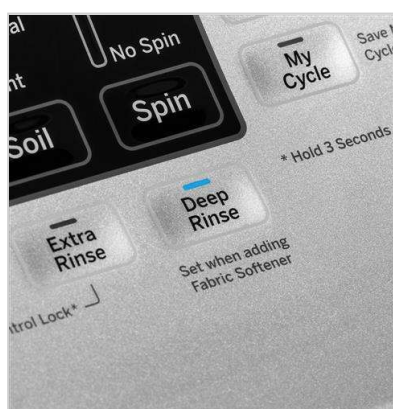

Multiple Rinse Options

Ultimate flexibility with your rinse cycles to remove detergent, fabric softener, and stubborn soils with options like Deep Rinse, Extra Rinse and Warm Rinse