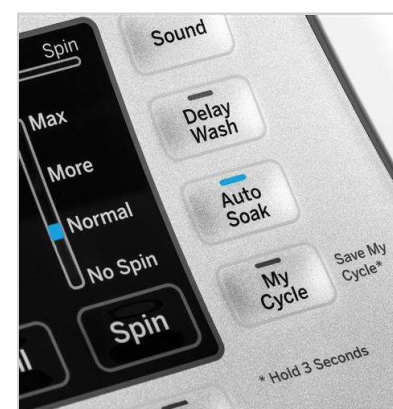

Quickly and easily adjust your settings to do laundry your way using these sleek controls

Deep Fill

Customize your water-fill levels with just the touch of a button and fill the tub with as much water as you want so you can wash your way

Speed Wash

Provides a quick wash for lightly soiled items that are needed in a hurry

Power Prewash

Get even the most heavily soiled items perfectly clean in a single cycle that adds detergent, agitates, and soaks, then drains the dirty water and repeats the wash process

[Play Video](#)

Sanitize with Oxi

Remove 99.9% of bacteria with a dedicated cycle that uses an Oxi additive to boost your detergent's cleaning power, while keeping fabrics looking and feeling their best

QuietWash

Enjoy a quieter wash and reduced vibration thanks to innovative Dynamic Balancing Technology

Auto Soak

Loosens stains by soaking for up to 2 hours

10-year limited warranty

Rest assured knowing your washer is backed by a 10-year limited warranty