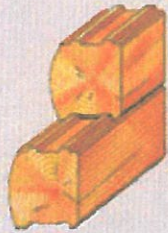

LOG STYLES INCLUDED IN STANDARD PRICING

"D" Log
8" x 8"
*SN, BP, DT

8" Round
*SN

Traditional
6" x 12"
Log on Log
*BP, DT

Pioneer
6" x 12"
With Wood Spacer & Chinking
*BP, DT

OPTIONAL LOG STYLES

"D" Log
6" x 8"
*SN, BP

Swedish Cope
8" to 14" Round
*SN

"D" Log
8" x 12"
*SN, BP, DT

Traditional
8" x 12"
Log on Log
*BP, DT

Vintage Natural
6" or 8" x 16"
With Chinking &
Insulation
*BP, DT

CORNER JOINERY

Butt & Pass

Saddle Notch

Dovetail

*Corner Joinery Key:
SN = Saddle Notch
DT = Dovetail
BP = Butt & Pass

[BACK TO MAIN PAGE](#)

Attention! The Industry's BEST Training Seminar starts in 30 days. **IT'S FREE!**

[CLICK HERE](#) to learn more and/or register, and read hundreds of testimonials.
FREE 40-Page Color Magazine FREE Monthly Newsletter Home Shows Quality Links