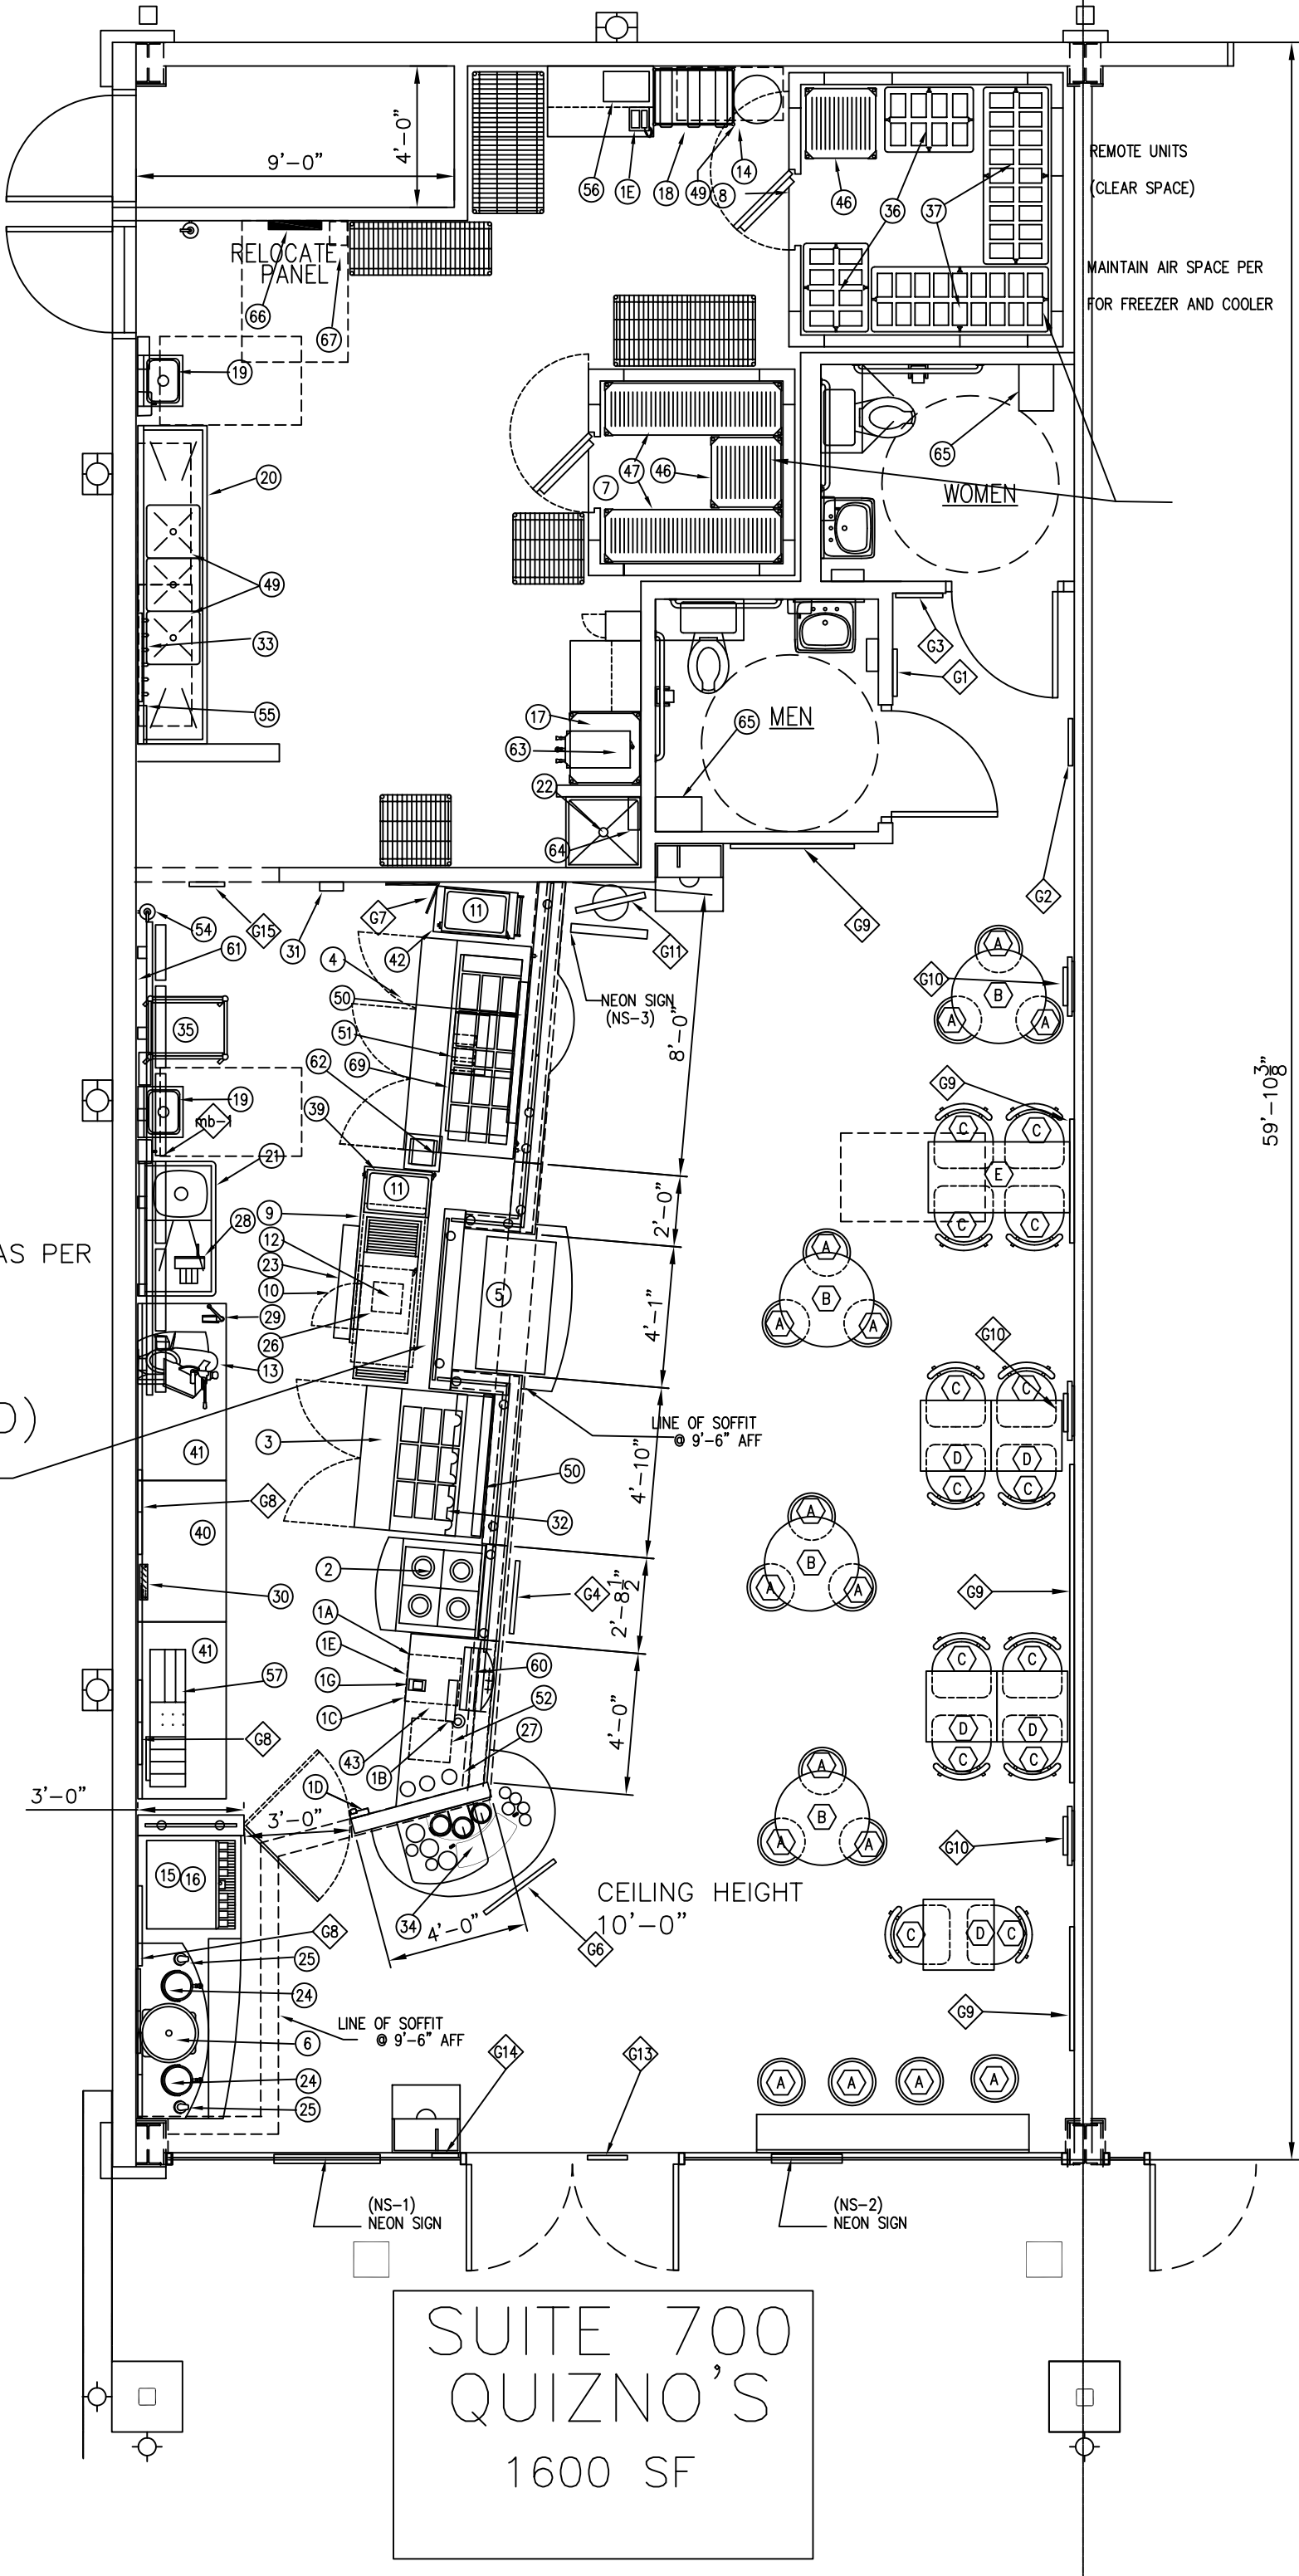

FREEZER REMOTE  
 REQUIRE CLEAR  
 THIS REMO  
 MAINTAIN  
 MANUFAC  
 FOR FREE

**BACK ROOM**  
 448 SQ. FT.

**DINING**  
 605 SQ. FT.  
 CEILING HEIGHT  
 10'-0"

(NS-1)  
 NEON SIGN

(NS-2)  
 NEON SIGN

SECTION AS PER  
-11-05

(MODIFIED)  
COATED  
4 SNEEZE  
GLASS

REMOTE UNITS  
(CLEAR SPACE)  
MAINTAIN AIR SPACE PER  
FOR FREEZER AND COOLER

59'-10 3/8"

SUITE 700  
QUIZNO'S  
1600 SF