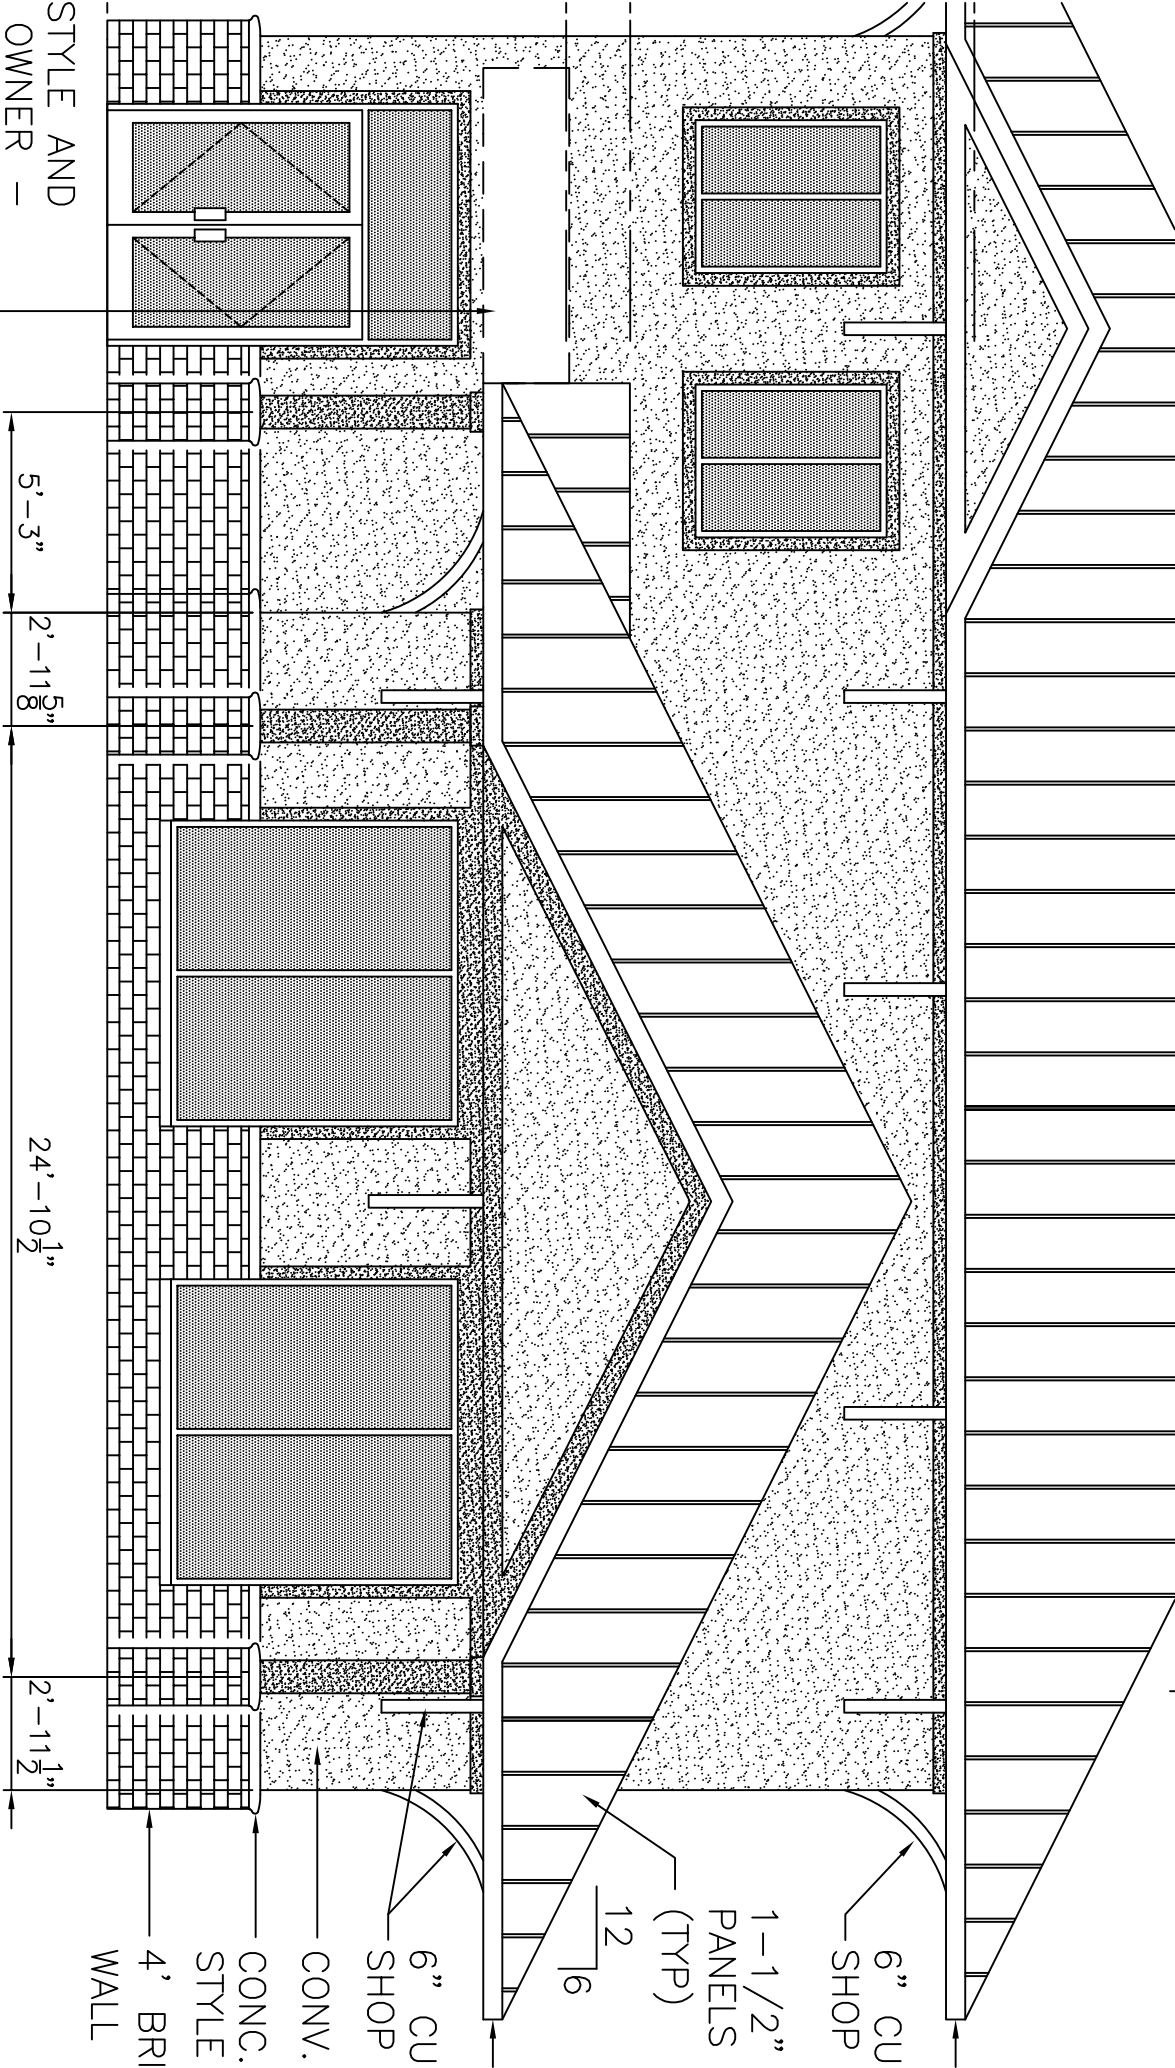

STYLE AND
OWNER -
130 MPH
WINDS

FRONT EXTERIOR ELEVATION

SCALE: 3/16" = 1'-0"