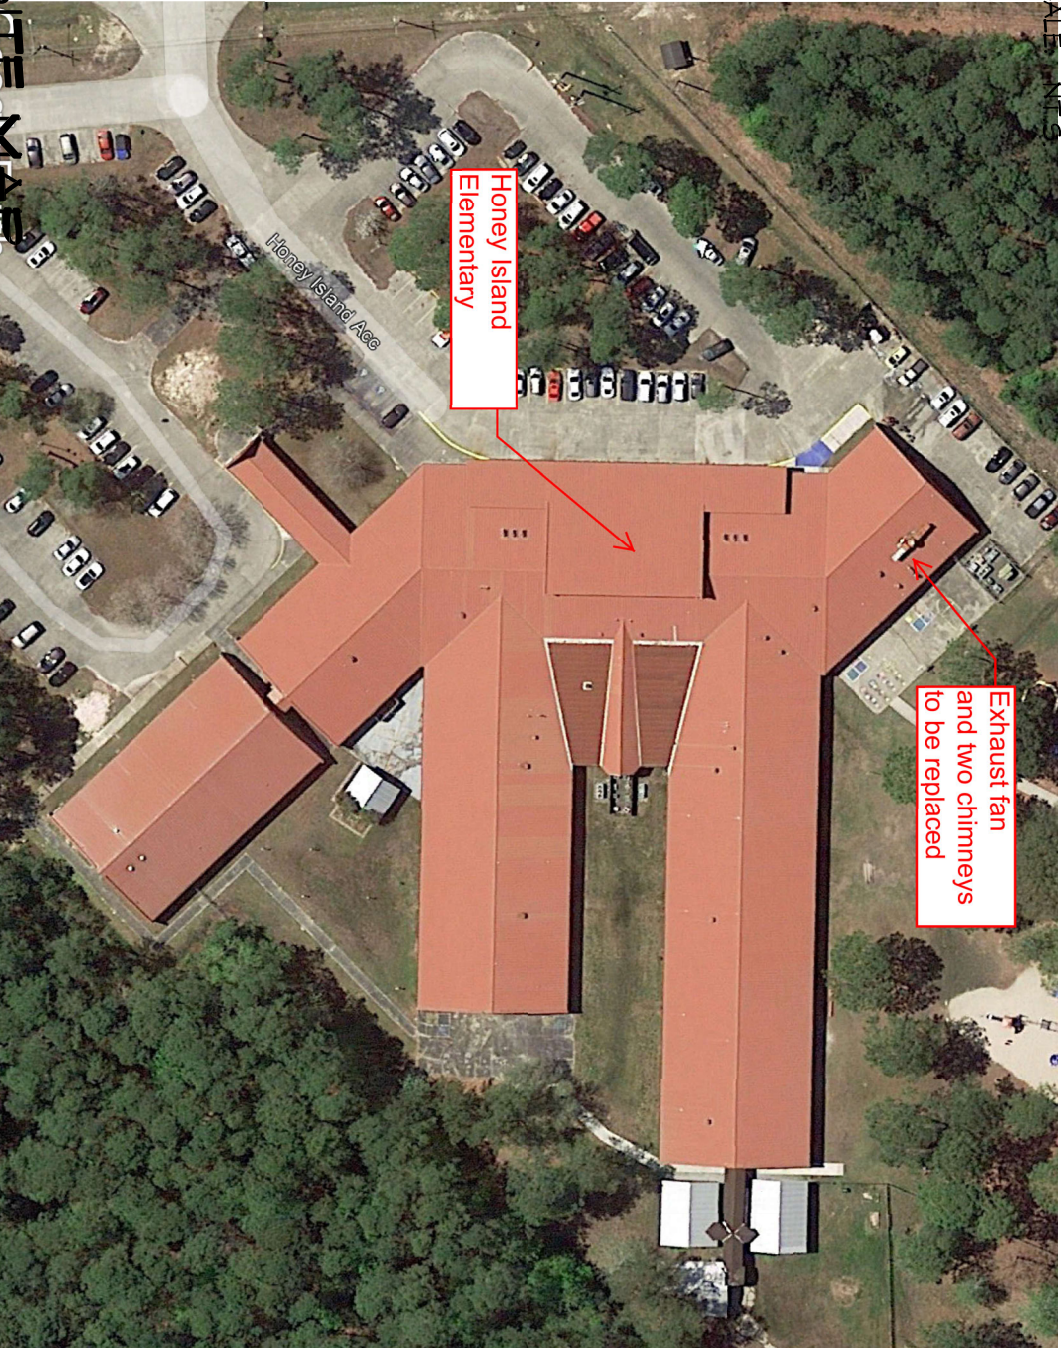

VINCINITY MAP

SCALE: N.T.S.

SCHOOL

Honey Island Elementary

Exhaust fan and two chimneys to be replaced

SITE MAP

SCALE: N.T.S.

NEW EXHAUST FAN

**HONEY ISLAND ELEMENTARY**

500 S MILITARY ROAD  
SLIDELL, LA 70461

JOB #: 2452

DATE: 11-17-2021

DRAWN BY: CKD

CHECKED BY: BAM

**DAMMON**  
ENGINEERING, INC.

554 Old Spanish Trail Slidell, LA 70458 (985) 649-5832