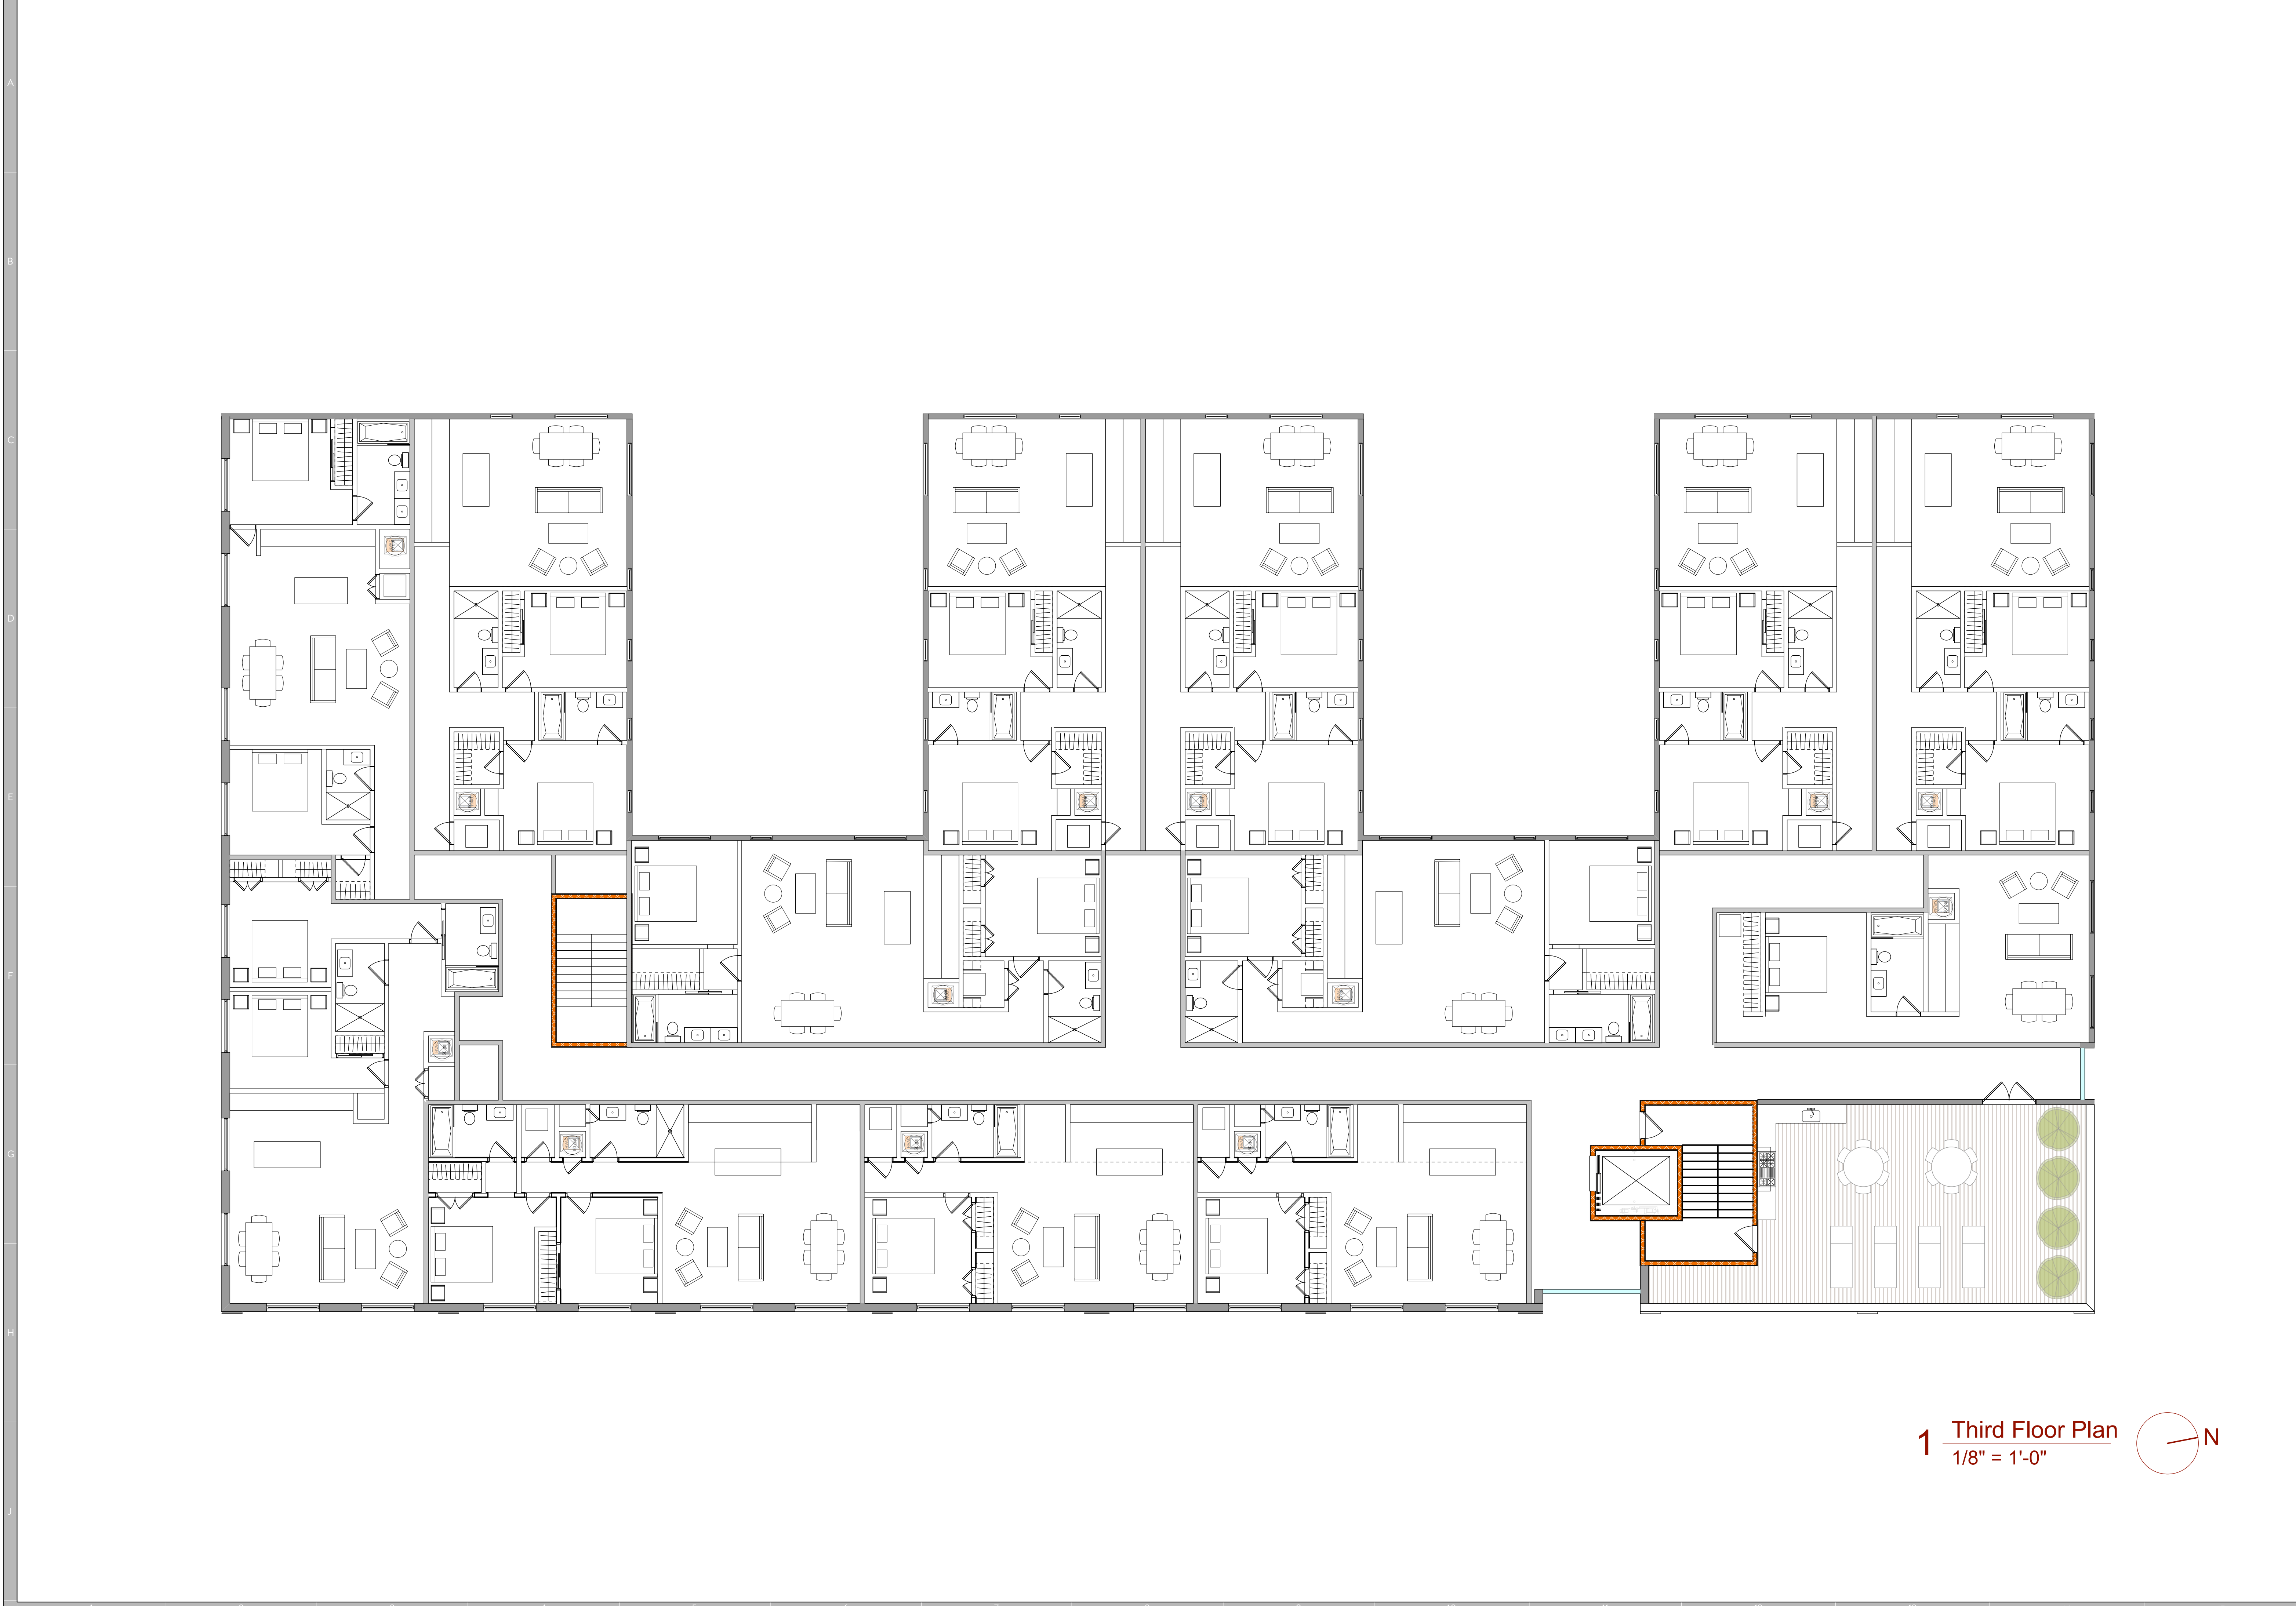

1 Second Floor Plan
 1/8" = 1'-0" 

Revisions:	Date:

1 Third Floor Plan
1/8" = 1'-0"

Revisions:	Date:

LIGHTING LEGEND

L1: 6" LED Recessed Light - Dimmable

L4: 4" LED Recessed Light with Eyebrow Trim - Switched Separately

L5: Pendant Light - Allowance \$300

L7: Undercabinet Light

L10: Modern Fan Company - Ball Ceiling Fan - No light kit