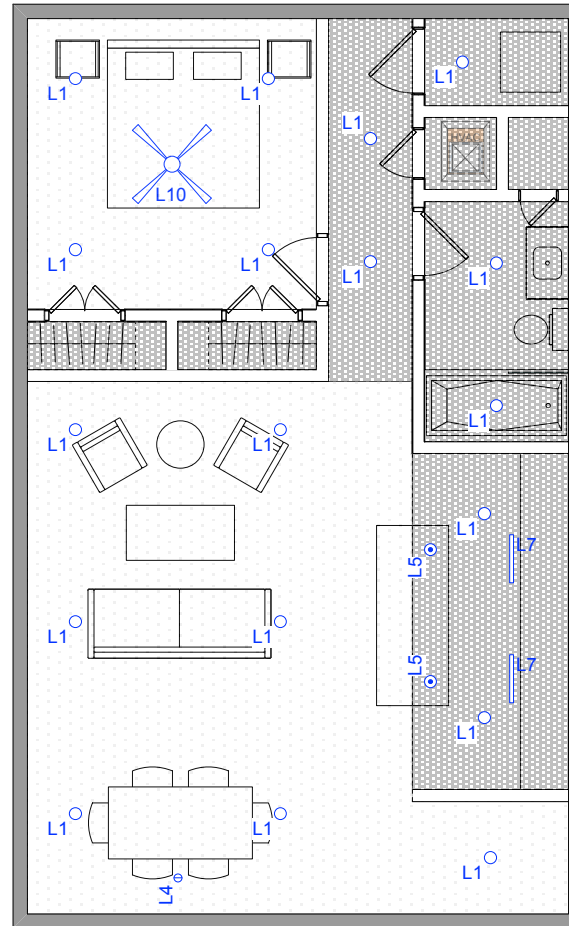

1 Second Floor Plan
 1/8" = 1'-0" 

Revisions:	Date:

1 Third Floor Plan
1/8" = 1'-0"

Revisions:	Date:

LIGHTING LEGEND

L1: 6" LED Recessed Light - Dimmable

L4: 4" LED Recessed Light with Eyebrow Trim - Switched Separately