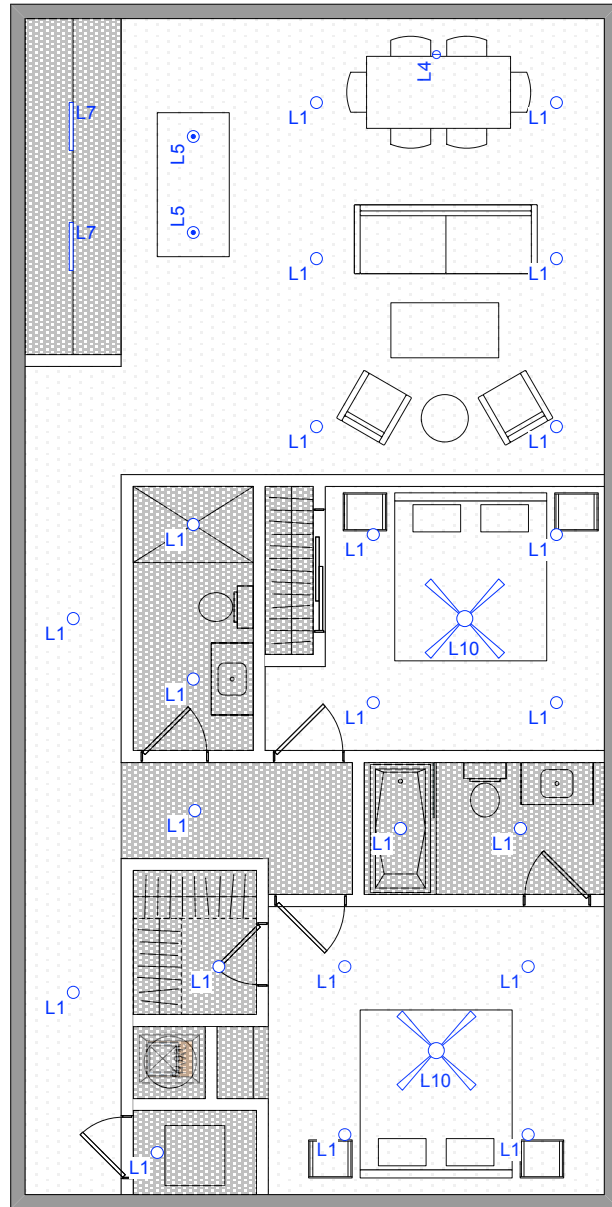

1 Second Floor Plan
 1/8" = 1'-0" 

Revisions:	Date:

1 Third Floor Plan
1/8" = 1'-0"

Revisions:	Date:

LIGHTING LEGEND

L1: 6" LED Recessed Light - Dimmable

L4: 4" LED Recessed Light with Eyebrow Trim - Switched Separately

L5: Pendant Light - Allowance \$300

L7: Undercabinet Light

L10: Modern Fan Company - Ball Ceiling Fan - No light kit