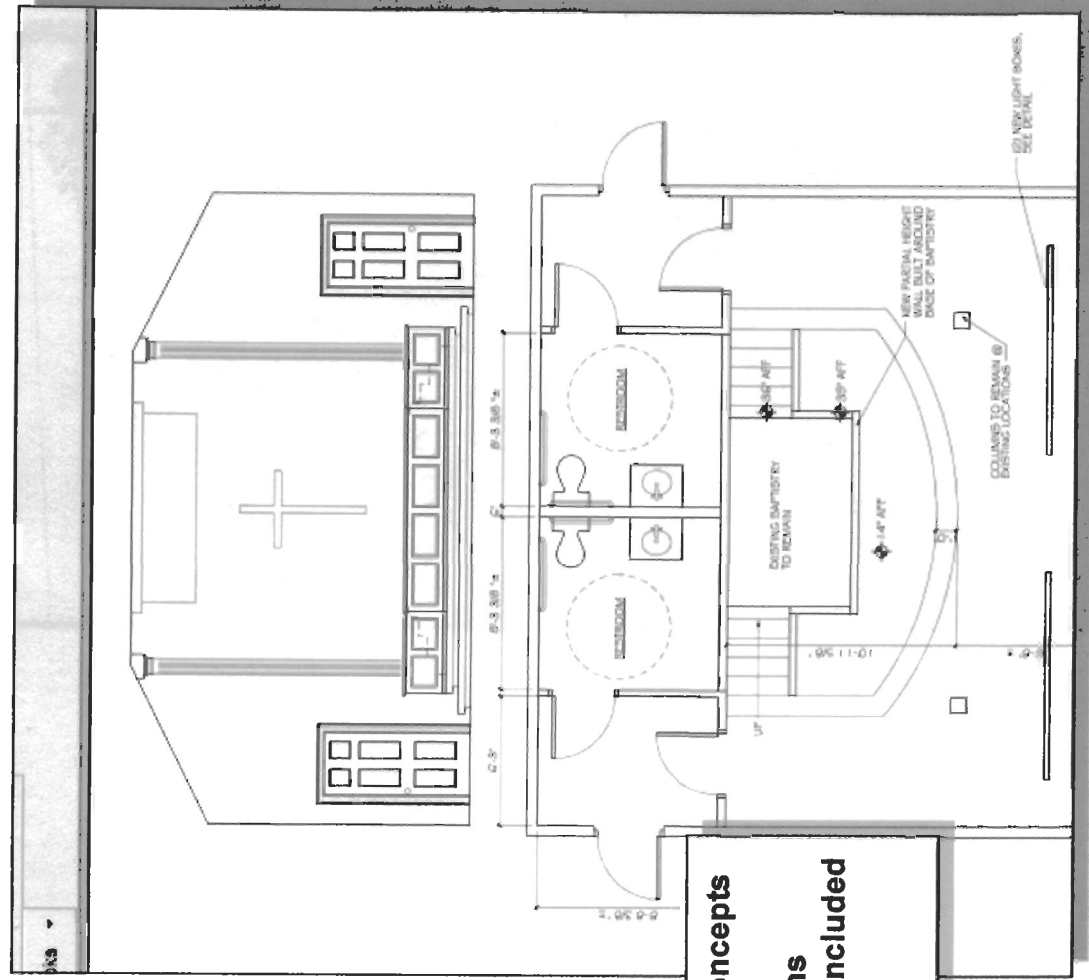

Old Edifice New Functionality – Multi-Purpose Facility

- Church Interior Concepts**
- Seats 182
 - Baptismal Remains
 - Theatre Lighting Included
 - AV Package