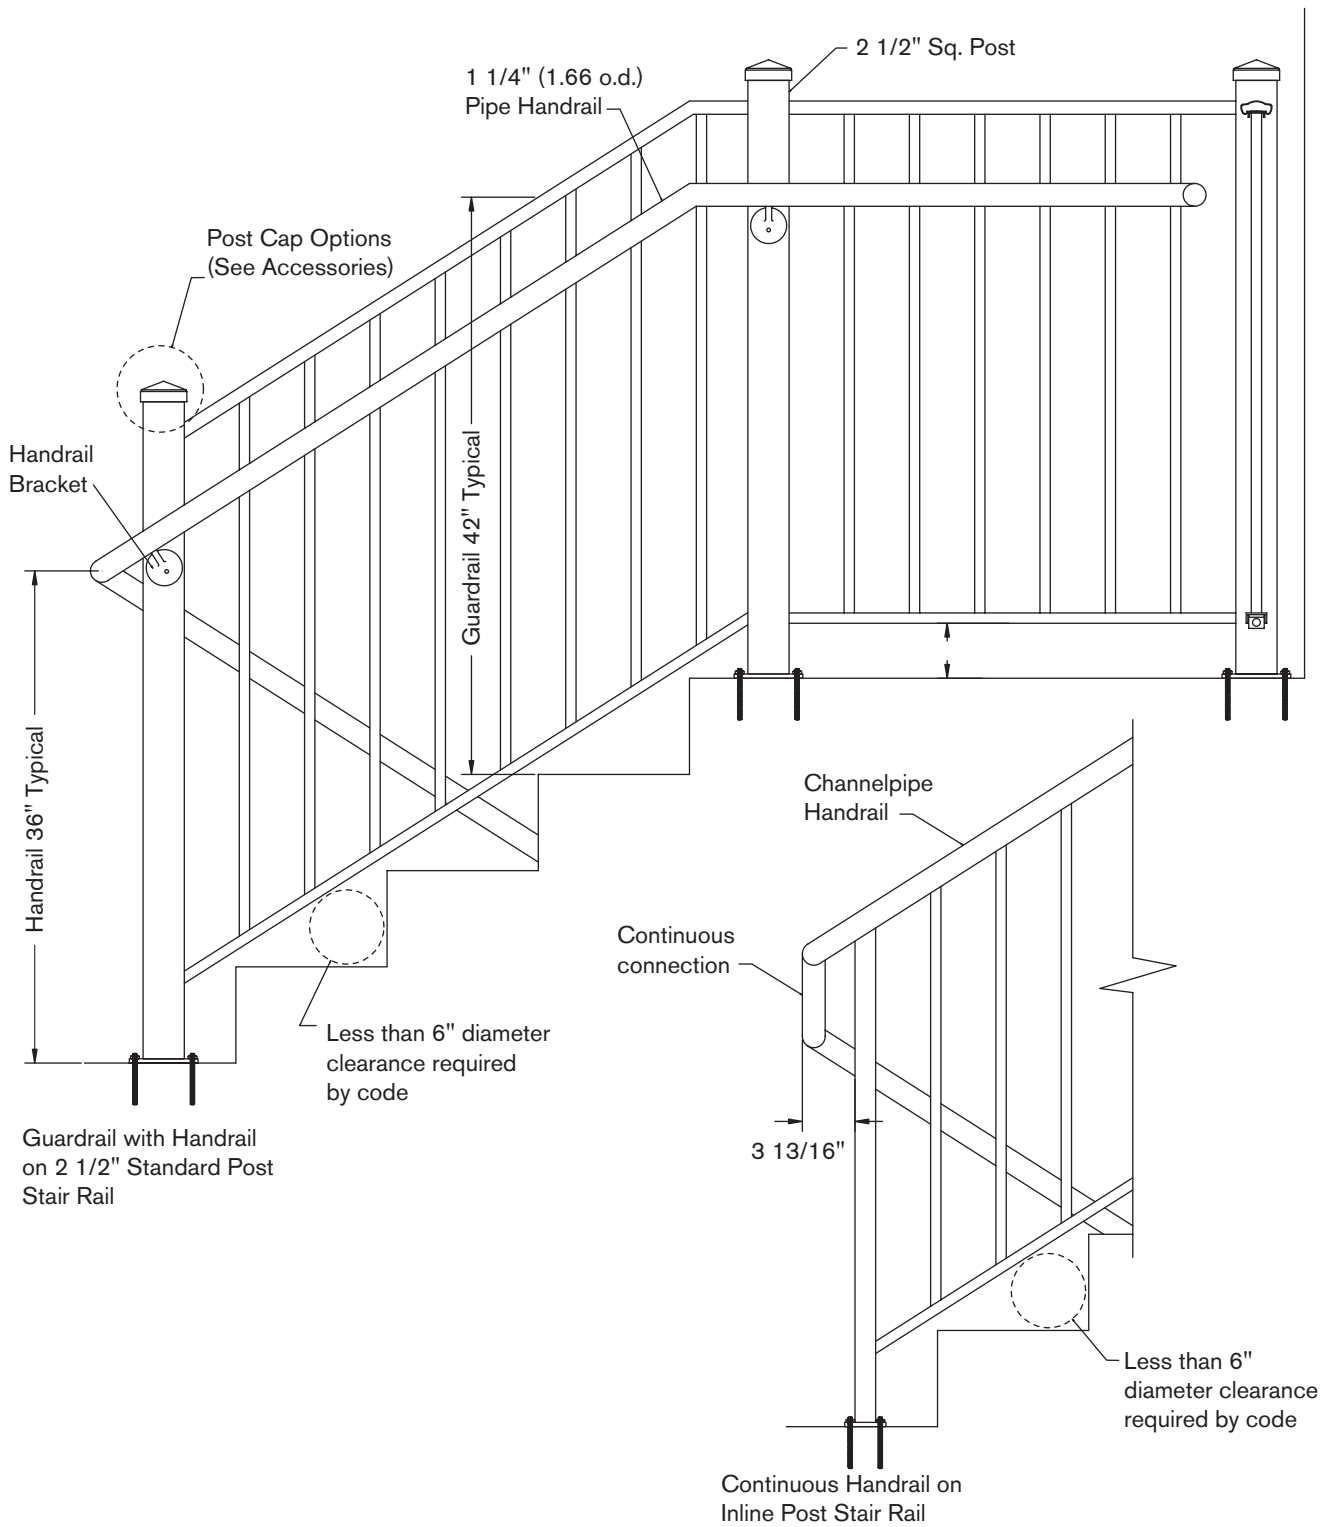

Guardrail/Handrail Details

Elevation View

Guardrail and Handrail for Standard and Inline Posts

Notes:

1. Guardrails higher than 36" will require an attached handrail at 36" high.
2. Rail height and placement determined by code.
3. See last section for specifications.