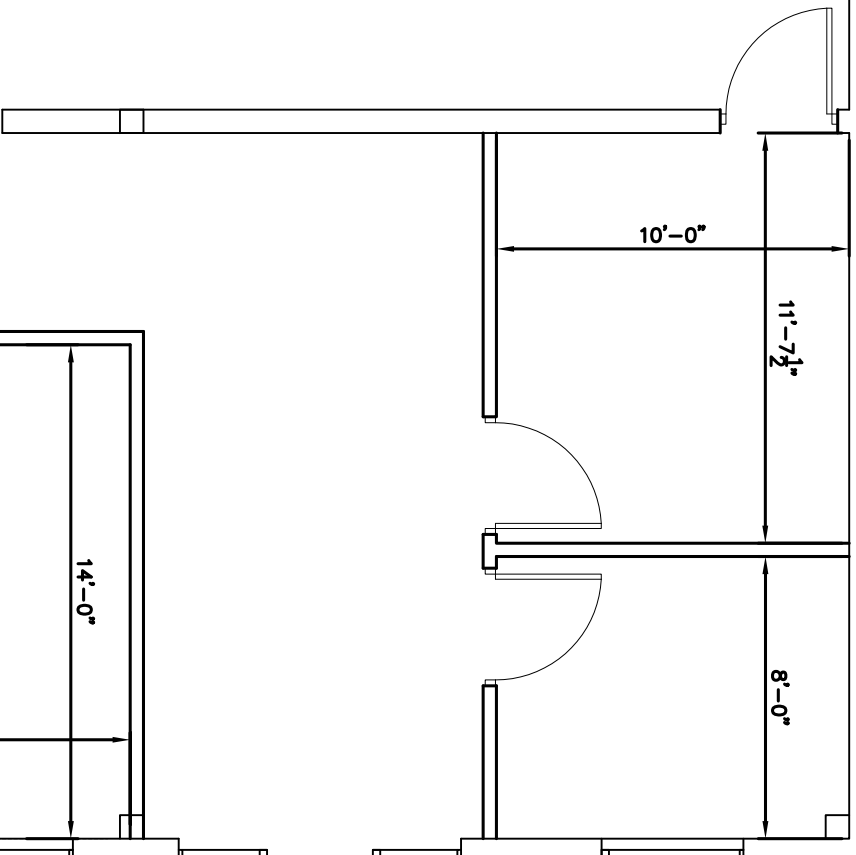

CHURCH
516 S.F. NET
SEATING SPACE
73 OCCUPANTS

15'-3"