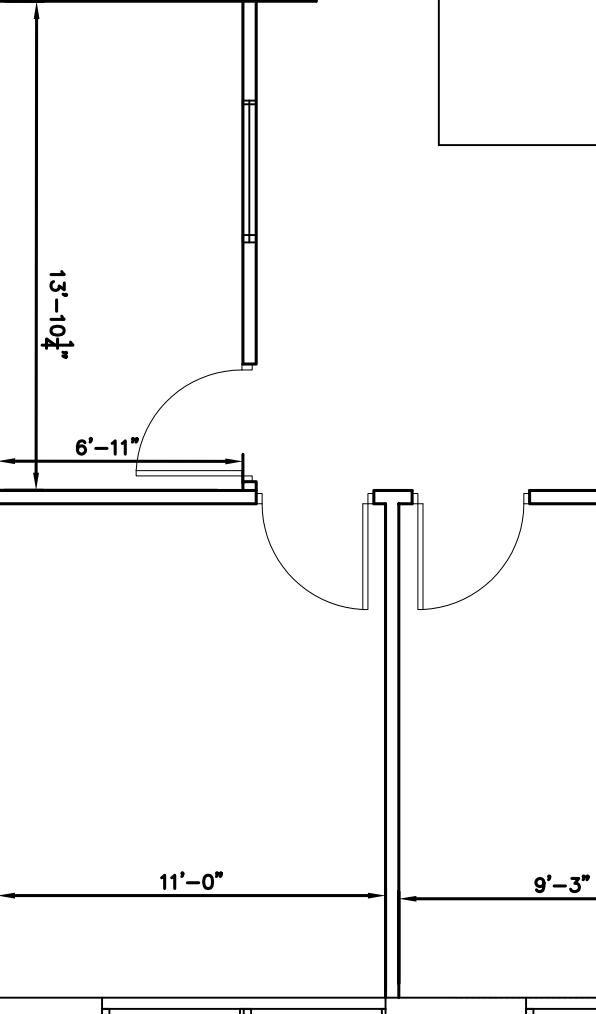

CHURCH
516 S.F. NET
SEATING SPACE
73 OCCUPANTS

15'-3"