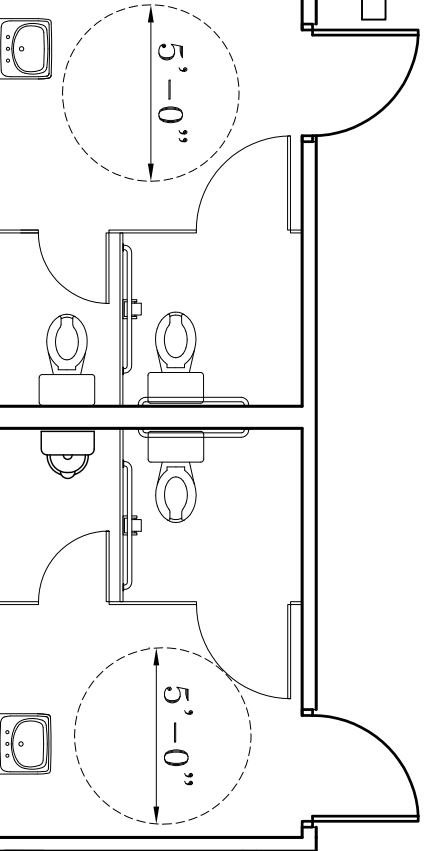

CHURCH
516 S.F. NET
SEATING SPACE
73 OCCUPANTS

15'-3"