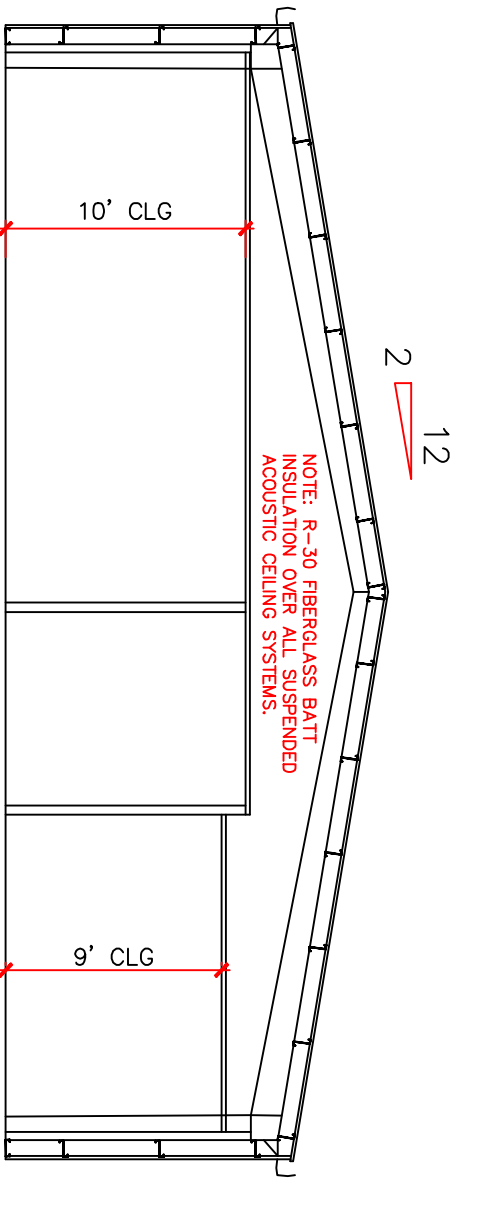

1 BUILDING SECTION
1/8"=1'-0"

2 WEST ELEVATION
1/8"=1'-0"

3 BUILDING SECTION
1/8"=1'-0"

4 EAST ELEVATION
1/8"=1'-0"

5 NORTH ELEVATION
1/8"=1'-0"

6 BUILDING SECTION
1/8"=1'-0"

A New Facility for 1st Baptist Church Lacombe 62060 La Hwy 434	
Lacombe, Louisiana 70445-3260 St. Tammany Parish	
19.9.2013	2009-07
FOR REVIEW	FBQL6.dwg
A-3	