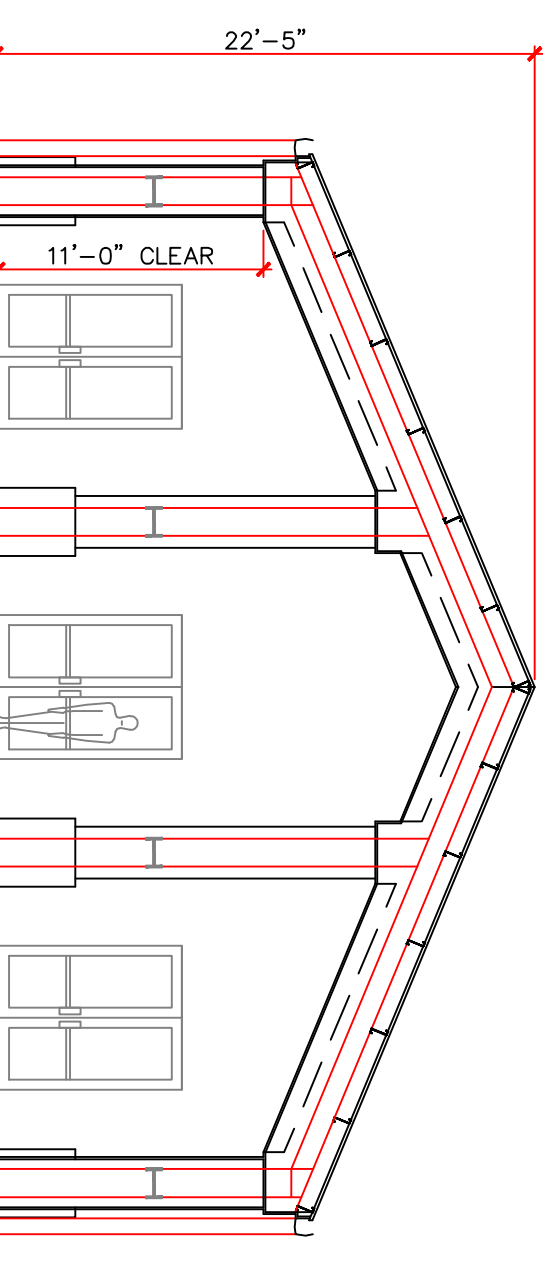

1 BUILDING SECTION
1/8"=1'-0"

2 WEST ELEVATION
1/8"=1'-0"

3 BUILDING SECTION
1/8"=1'-0"

4 EAST ELEVATION
1/8"=1'-0"

5 NORTH ELEVATION
1/8"=1'-0"

6 BUILDING SECTION
1/8"=1'-0"

A New Facility for 1st Baptist Church Lacombe 62060 La Hwy 434	
Lacombe, Louisiana 70445-3260 St. Tammany Parish	
19.9.2013	2009-07
FOR REVIEW	FBQL6.dwg
A-3	