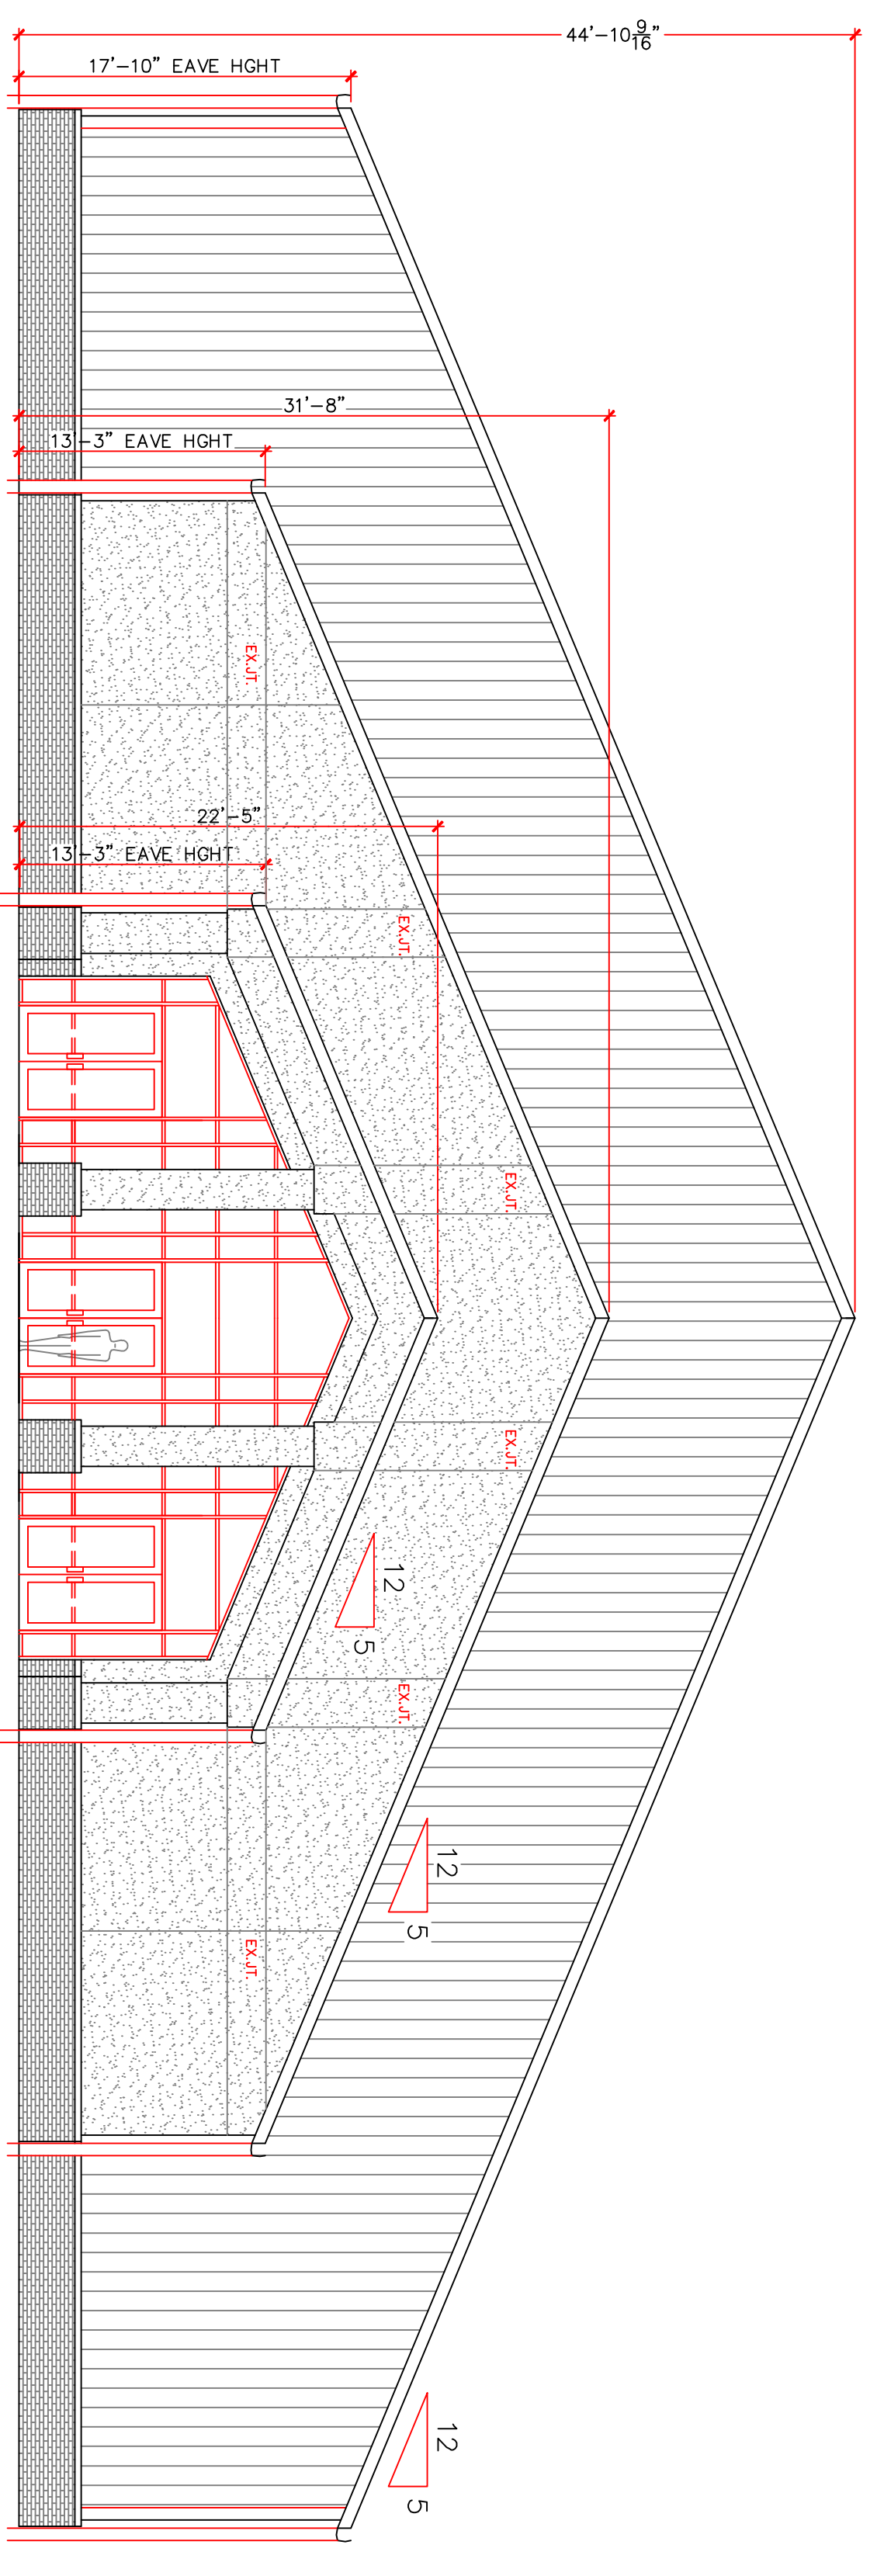

1 BUILDING SECTION
1/8"=1'-0"

2 WEST ELEVATION
1/8"=1'-0"

3 BUILDING SECTION
1/8"=1'-0"

4 EAST ELEVATION
1/8"=1'-0"

5 NORTH ELEVATION
1/8"=1'-0"

6 BUILDING SECTION
1/8"=1'-0"

A New Facility for 1st Baptist Church Lacombe 62060 La Hwy 434	
Lacombe, Louisiana 70445-3260 St. Tammany Parish	
19.9.2013	2009-07
FOR REVIEW	FBQL6.dwg
A-3	