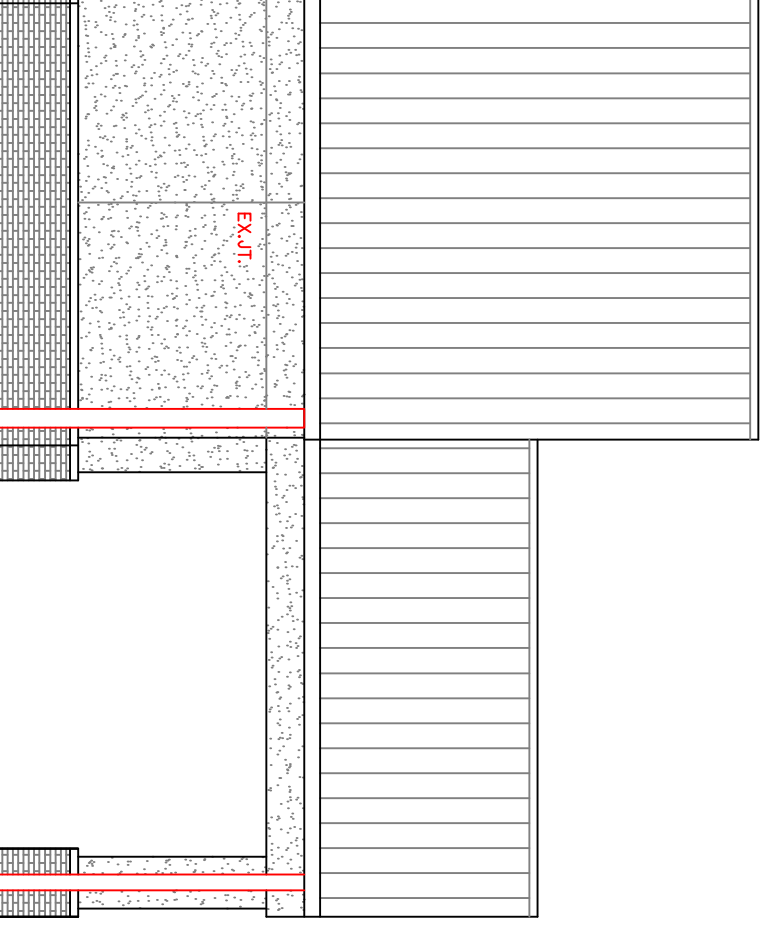

1 BUILDING SECTION
1/8"=1'-0"

2 WEST ELEVATION
1/8"=1'-0"

3 BUILDING SECTION
1/8"=1'-0"

4 EAST ELEVATION
1/8"=1'-0"

5 NORTH ELEVATION
1/8"=1'-0"

6 BUILDING SECTION
1/8"=1'-0"

A New Facility for 1st Baptist Church Lacombe 62060 La Hwy 434	
Lacombe, Louisiana 70445-3260 St. Tammany Parish	
19.9.2013	2009-07
FOR REVIEW	FBQL6.dwg
A-3	