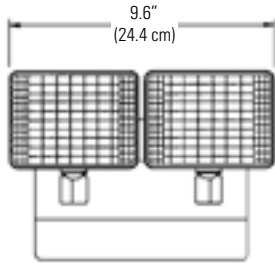

The E5 Series was designed to provide economical and efficient emergency lighting. The E5 is easy to install in any orientation, and the heads are fully adjustable.

Front View

Side View

Complete Fixture consists of unit and two lamp heads. Select options and accessories below.

* Per NEC Specifications

Lamp Head Photometrics

S6- 6 Volt, 5.4 Watt, Tungsten

VERTICAL

S6- 6 Volt, 5.4 Watt, Tungsten

HORIZONTAL

Features

- 1. Illumination:** Two fully adjustable polycarbonate lamp heads utilize a high performance parabolic reflector in conjunction with a 6 VDC, 5.4 watt T-5 wedge base tungsten lamp.
- 2. Housing:** Constructed of impact resistant, UL 94 V-0, 5 VA white or black thermoplastic. Thermoplastic backplate is easily installed to a standard junction box. Backplate and housing snap together to complete a secure mechanical connection.
- 3. Electronics:** 120/277 VAC dual voltage input with surge-protected, solid-state circuitry. Charging system is complete with low voltage disconnect, AC lockout, brownout protection, AC indicator lamp and test switch.
- 4. Battery:** Maintenance free, sealed lead calcium battery has an estimated service life of 5 years, and an operating temperature range of 65°F (19°C) to 85°F (30°C).
- 5. Input Power Requirements:** 120 VAC - 0.044 amps, 4.16 watts; 277 VAC - 0.02 amps, 4.16 watts