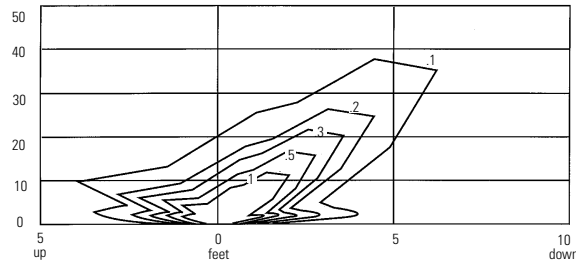

The E5 Series was designed to provide economical and efficient emergency lighting. The E5 is easy to install in any orientation, and the heads are fully adjustable.

Front View

Side View

Complete Fixture consists of unit and two lamp heads. Select options and accessories below.

How to Specify:

E5	
SERIES	HOUSING COLOR
E5 = 6V, 11W Emergency Lighting Fixture	W = White B = Black

Unit Battery Capacity

DC Voltage	Unit	Standard Lamp Head	Watts to 87½ of Rated Voltage*
6	E5	S6	1½ hrs. 11

* Per NEC Specifications

Lamp Head Photometrics

S6- 6 Volt, 5.4 Watt, Tungsten

VERTICAL

S6- 6 Volt, 5.4 Watt, Tungsten

HORIZONTAL

Features

- 1. Illumination:** Two fully adjustable polycarbonate lamp heads utilize a high performance parabolic reflector in conjunction with a 6 VDC, 5.4 watt T-5 wedge base tungsten lamp.
- 2. Housing:** Constructed of impact resistant, UL 94 V-0, 5 VA white or black thermoplastic. Thermoplastic backplate is easily installed to a standard junction box. Backplate and housing snap together to complete a secure mechanical connection.
- 3. Electronics:** 120/277 VAC dual voltage input with surge-protected, solid-state circuitry. Charging system is complete with low voltage disconnect, AC lockout, brownout protection, AC indicator lamp and test switch.
- 4. Battery:** Maintenance free, sealed lead calcium battery has an estimated service life of 5 years, and an operating temperature range of 65°F (19°C) to 85°F (30°C).
- 5. Input Power Requirements:** 120 VAC - 0.044 amps, 4.16 watts; 277 VAC - 0.02 amps, 4.16 watts