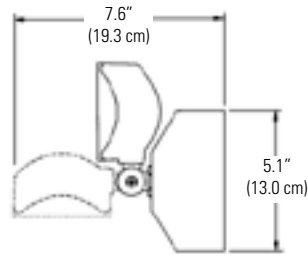

The E5 Series was designed to provide economical and efficient emergency lighting. The E5 is easy to install in any orientation, and the heads are fully adjustable.

Front View

Side View

Complete Fixture consists of unit and two lamp heads. Select options and accessories below.

* Per NEC Specifications

Lamp Head Photometrics

S6- 6 Volt, 5.4 Watt, Tungsten

VERTICAL

S6- 6 Volt, 5.4 Watt, Tungsten

HORIZONTAL

Features

- 1. Illumination:** Two fully adjustable polycarbonate lamp heads utilize a high performance parabolic reflector in conjunction with a 6 VDC, 5.4 watt T-5 wedge base tungsten lamp.
- 2. Housing:** Constructed of impact resistant, UL 94 V-0, 5 VA white or black thermoplastic. Thermoplastic backplate is easily installed to a standard junction box. Backplate and housing snap together to complete a secure mechanical connection.
- 3. Electronics:** 120/277 VAC dual voltage input with surge-protected, solid-state circuitry. Charging system is complete with low voltage disconnect, AC lockout, brownout protection, AC indicator lamp and test switch.
- 4. Battery:** Maintenance free, sealed lead calcium battery has an estimated service life of 5 years, and an operating temperature range of 65°F (19°C) to 85°F (30°C).
- 5. Input Power Requirements:** 120 VAC - 0.044 amps, 4.16 watts; 277 VAC - 0.02 amps, 4.16 watts