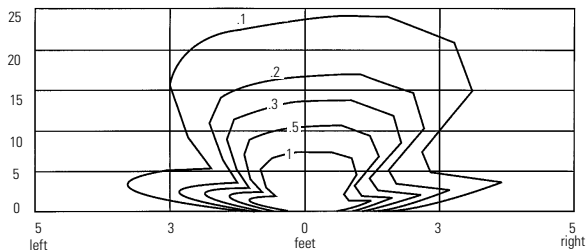

* Per NEC Specifications

Lamp Head Photometrics

S6- 6 Volt, 5.4 Watt, Tungsten

VERTICAL

S6- 6 Volt, 5.4 Watt, Tungsten

HORIZONTAL

Features

- 1. Illumination:** Two fully adjustable polycarbonate lamp heads utilize a high performance parabolic reflector in conjunction with a 6 VDC, 5.4 watt T-5 wedge base tungsten lamp.
- 2. Housing:** Constructed of impact resistant, UL 94 V-0, 5 VA white or black thermoplastic. Thermoplastic backplate is easily installed to a standard junction box. Backplate and housing snap together to complete a secure mechanical connection.
- 3. Electronics:** 120/277 VAC dual voltage input with surge-protected, solid-state circuitry. Charging system is complete with low voltage disconnect, AC lockout, brownout protection, AC indicator lamp and test switch.
- 4. Battery:** Maintenance free, sealed lead calcium battery has an estimated service life of 5 years, and an operating temperature range of 65°F (19°C) to 85°F (30°C).
- 5. Input Power Requirements:** 120 VAC - 0.044 amps, 4.16 watts; 277 VAC - 0.02 amps, 4.16 watts