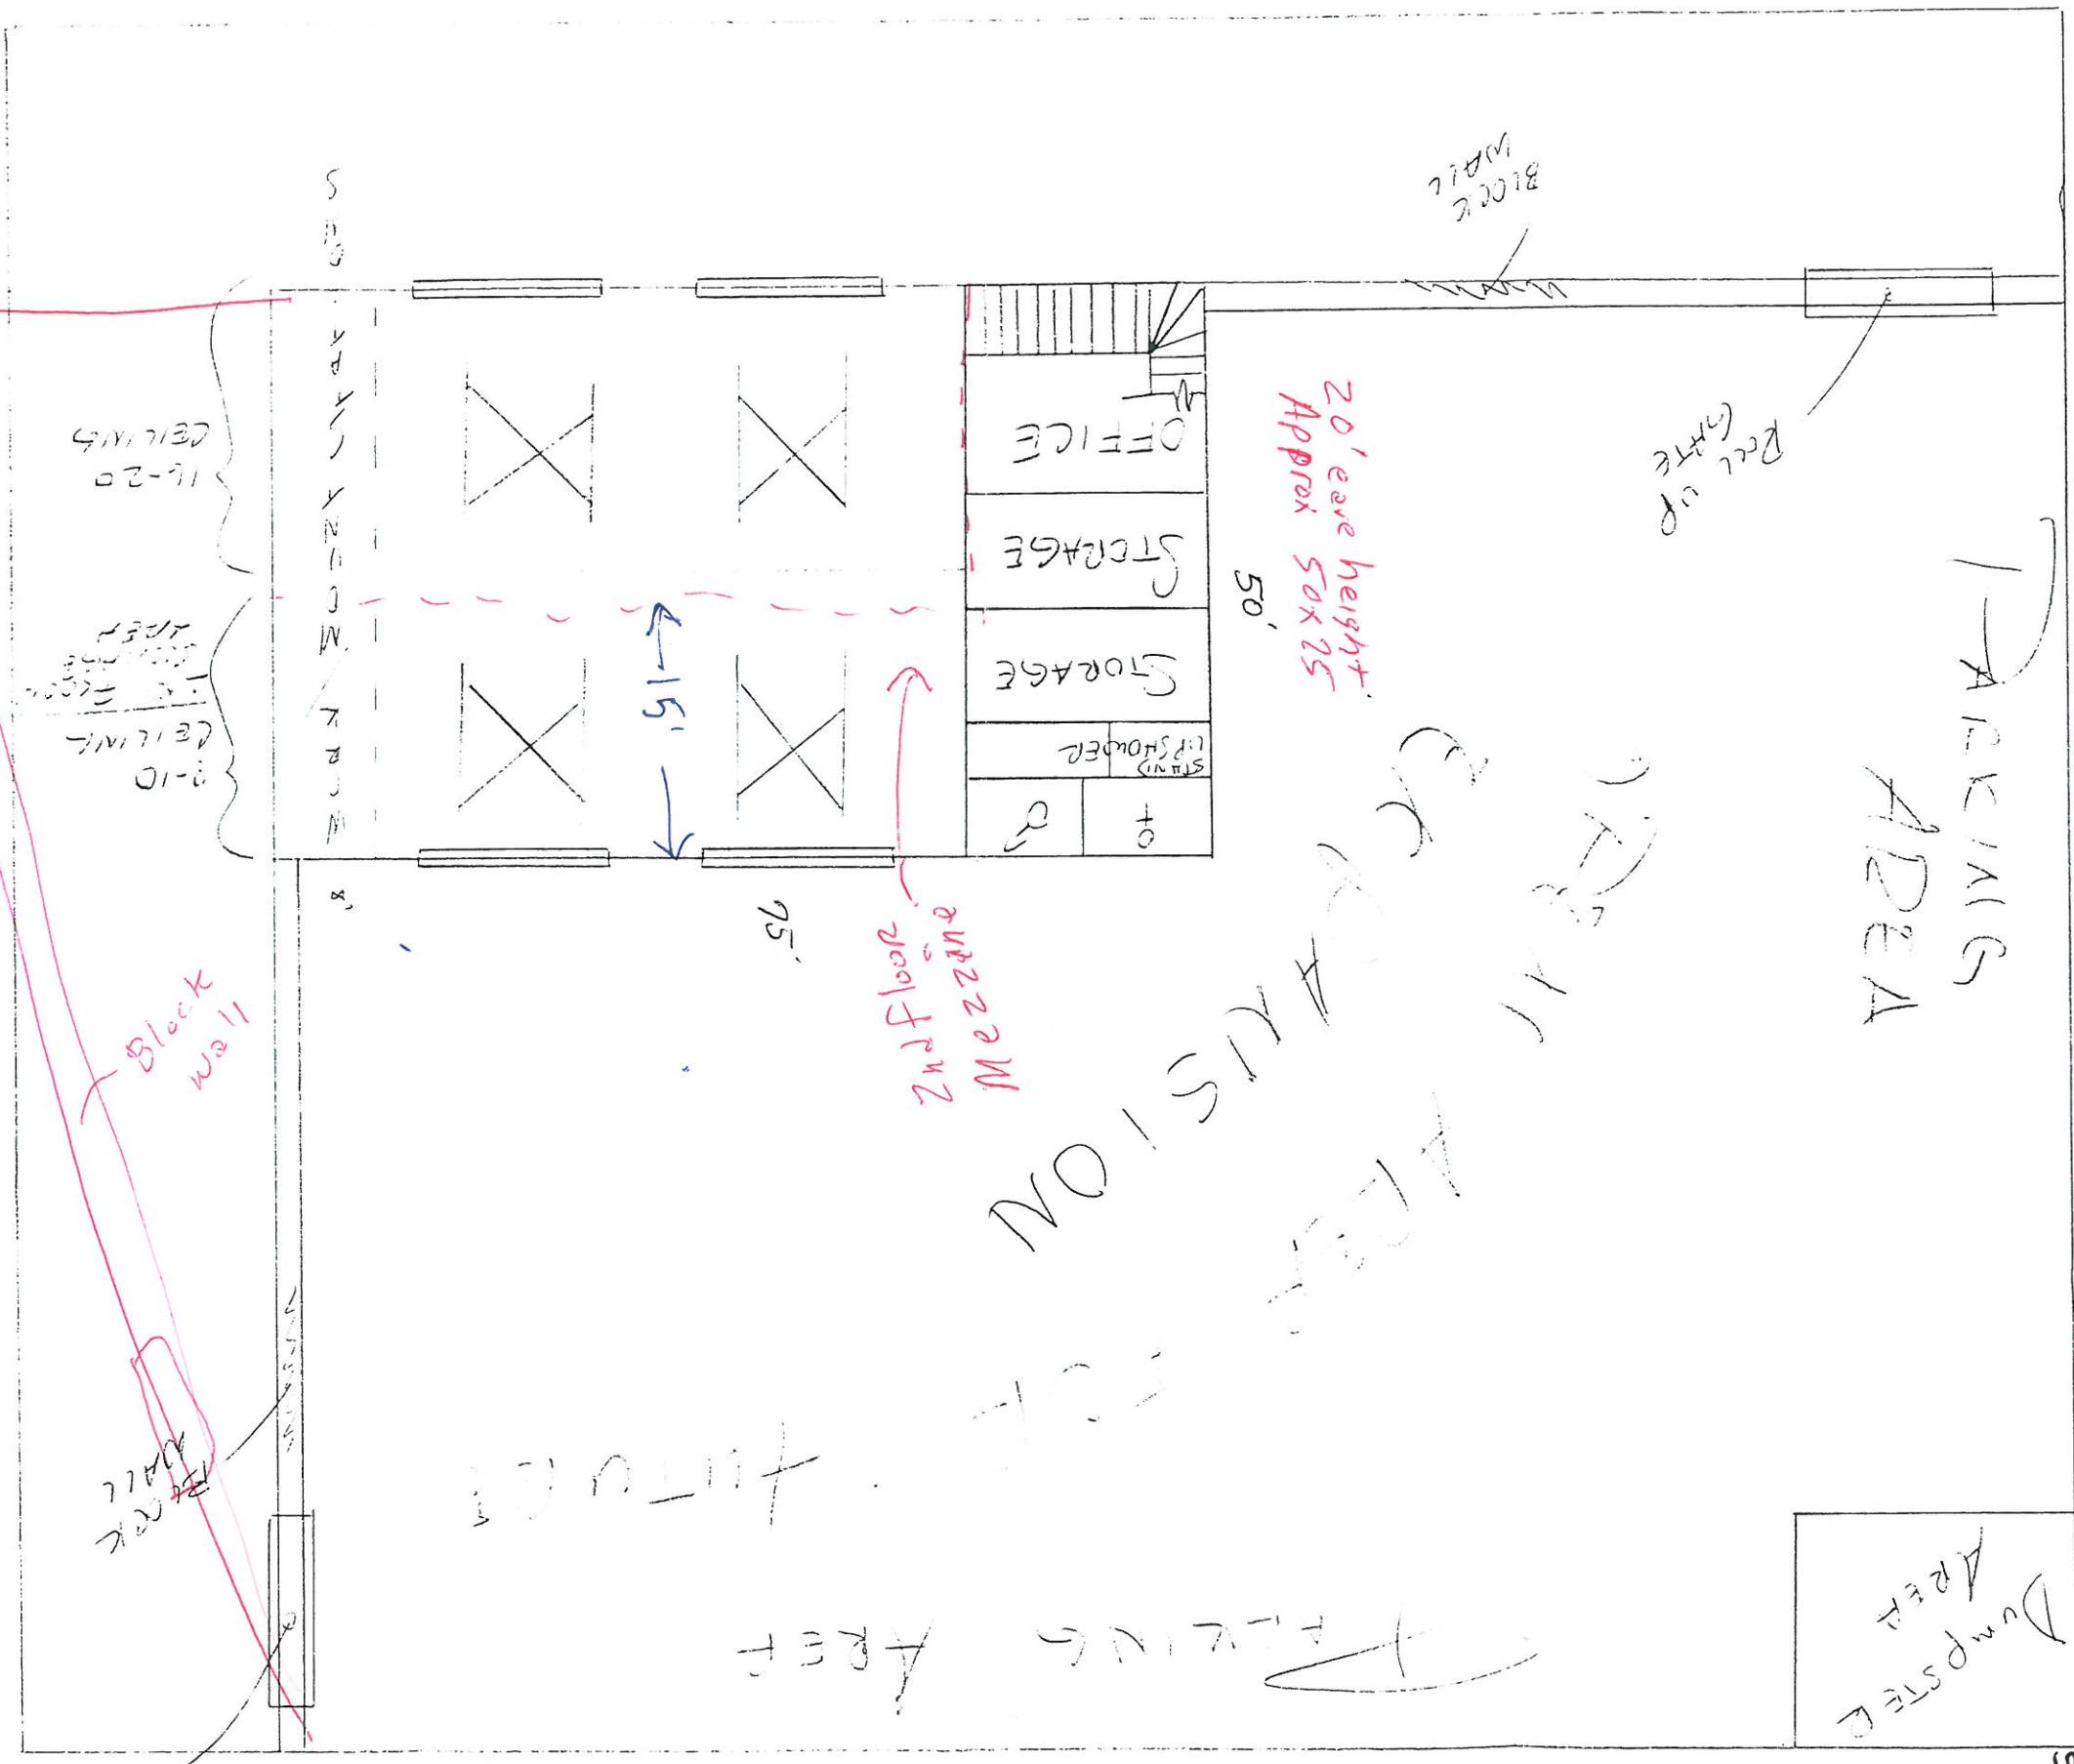

Elwin
 Hubcap Tire & Wheel (Debbie Hudson)
 Job 1853

502-9558
 Fax 645-9164
 Ofc. 985-641-5298
 Cell. 504-234-6957

Alonso - Ofc. 504-835-8779 Cell. 504-570-0693 Fax (Alonso) 504-835-5159

18" bar joists (truss)

JEFFERSON Highway