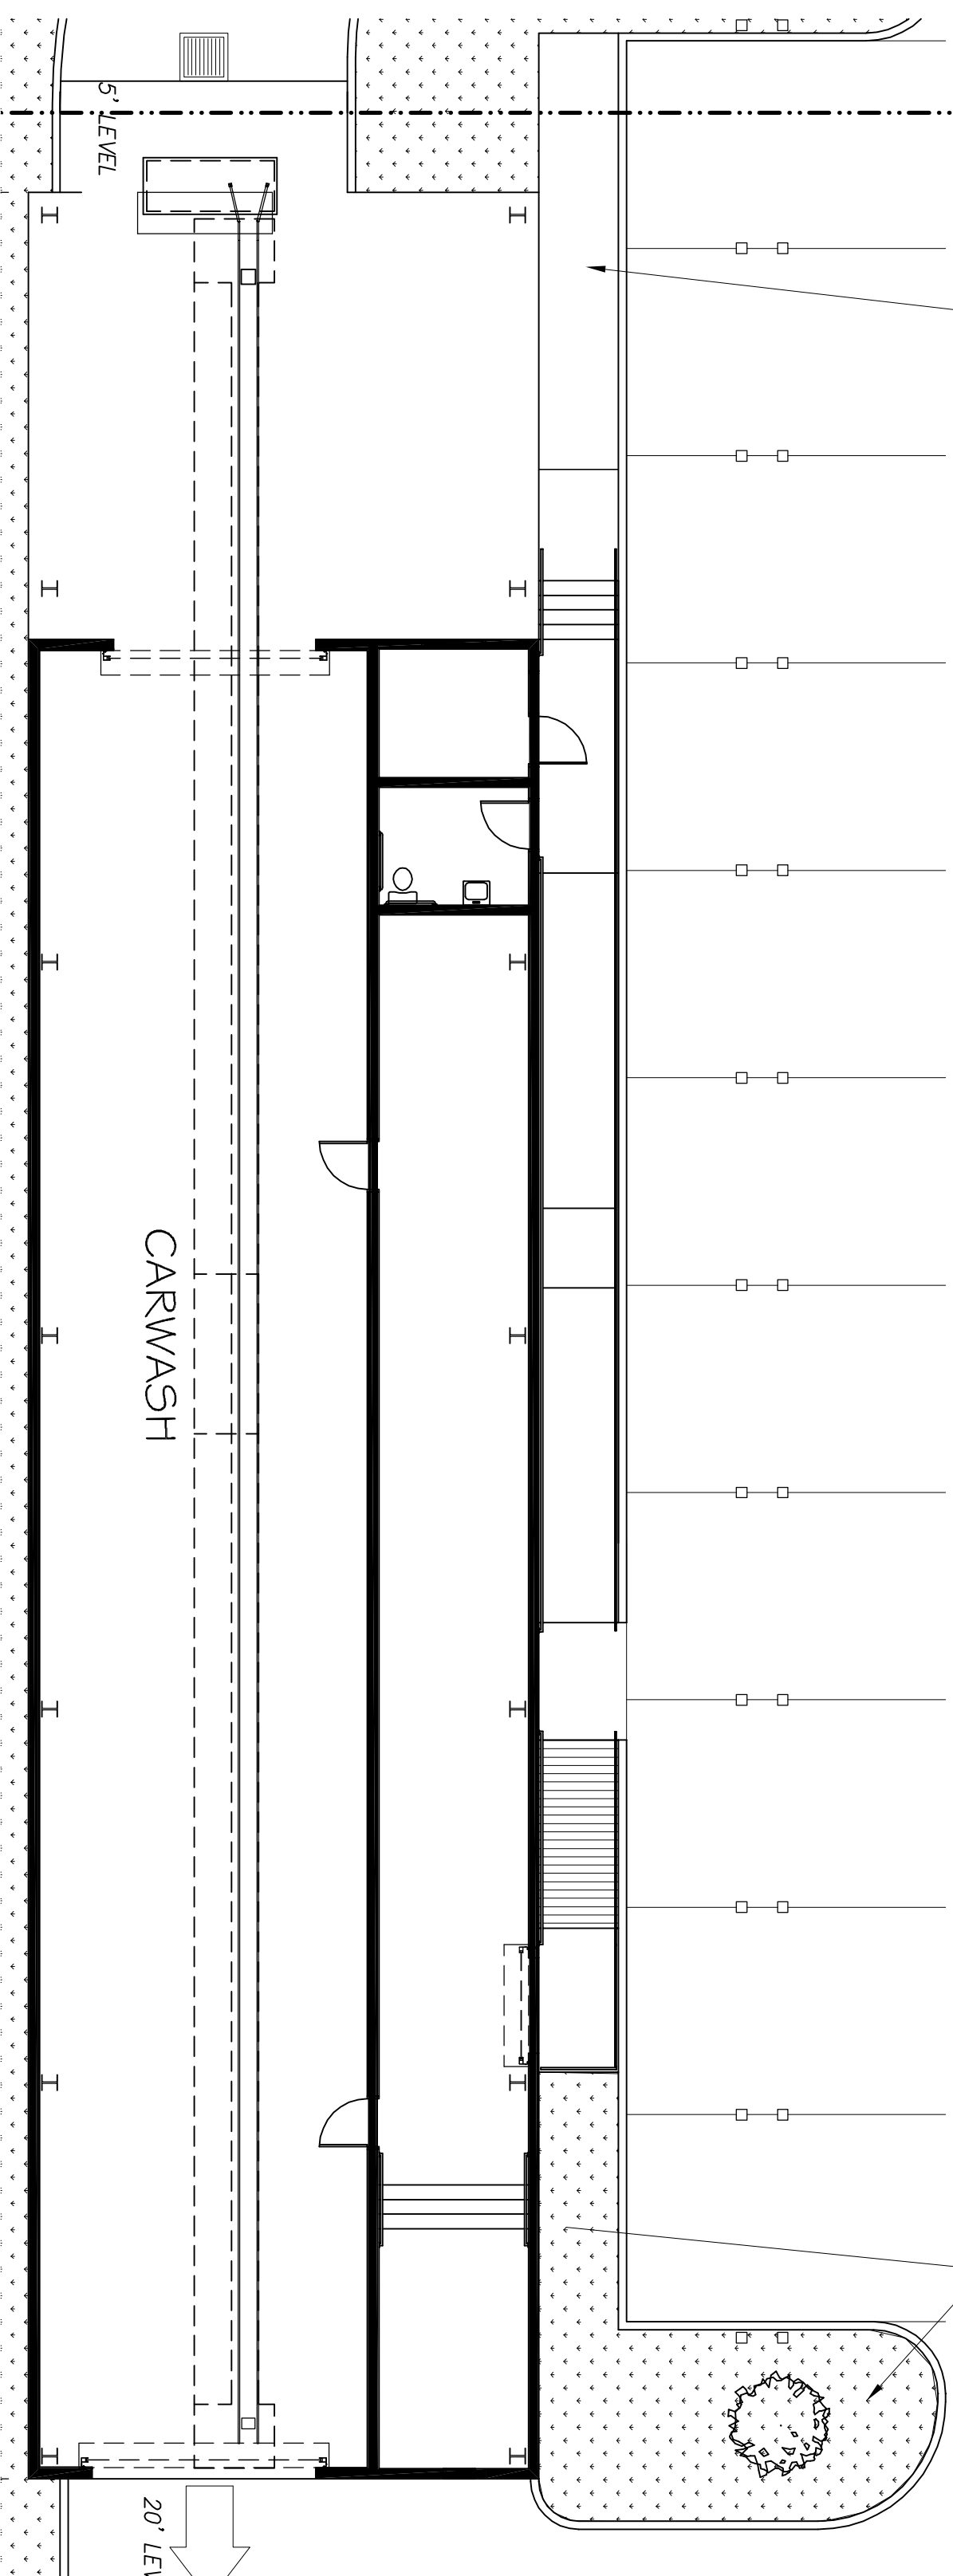

49' B
SET

137 SQ.FT.
PEDESTRIAN ACCESS PLANTING

362 SQ.FT.
PEDESTRIAN ACCESS PLANTING

5' LEVEL

CARWASH

20' LEV.