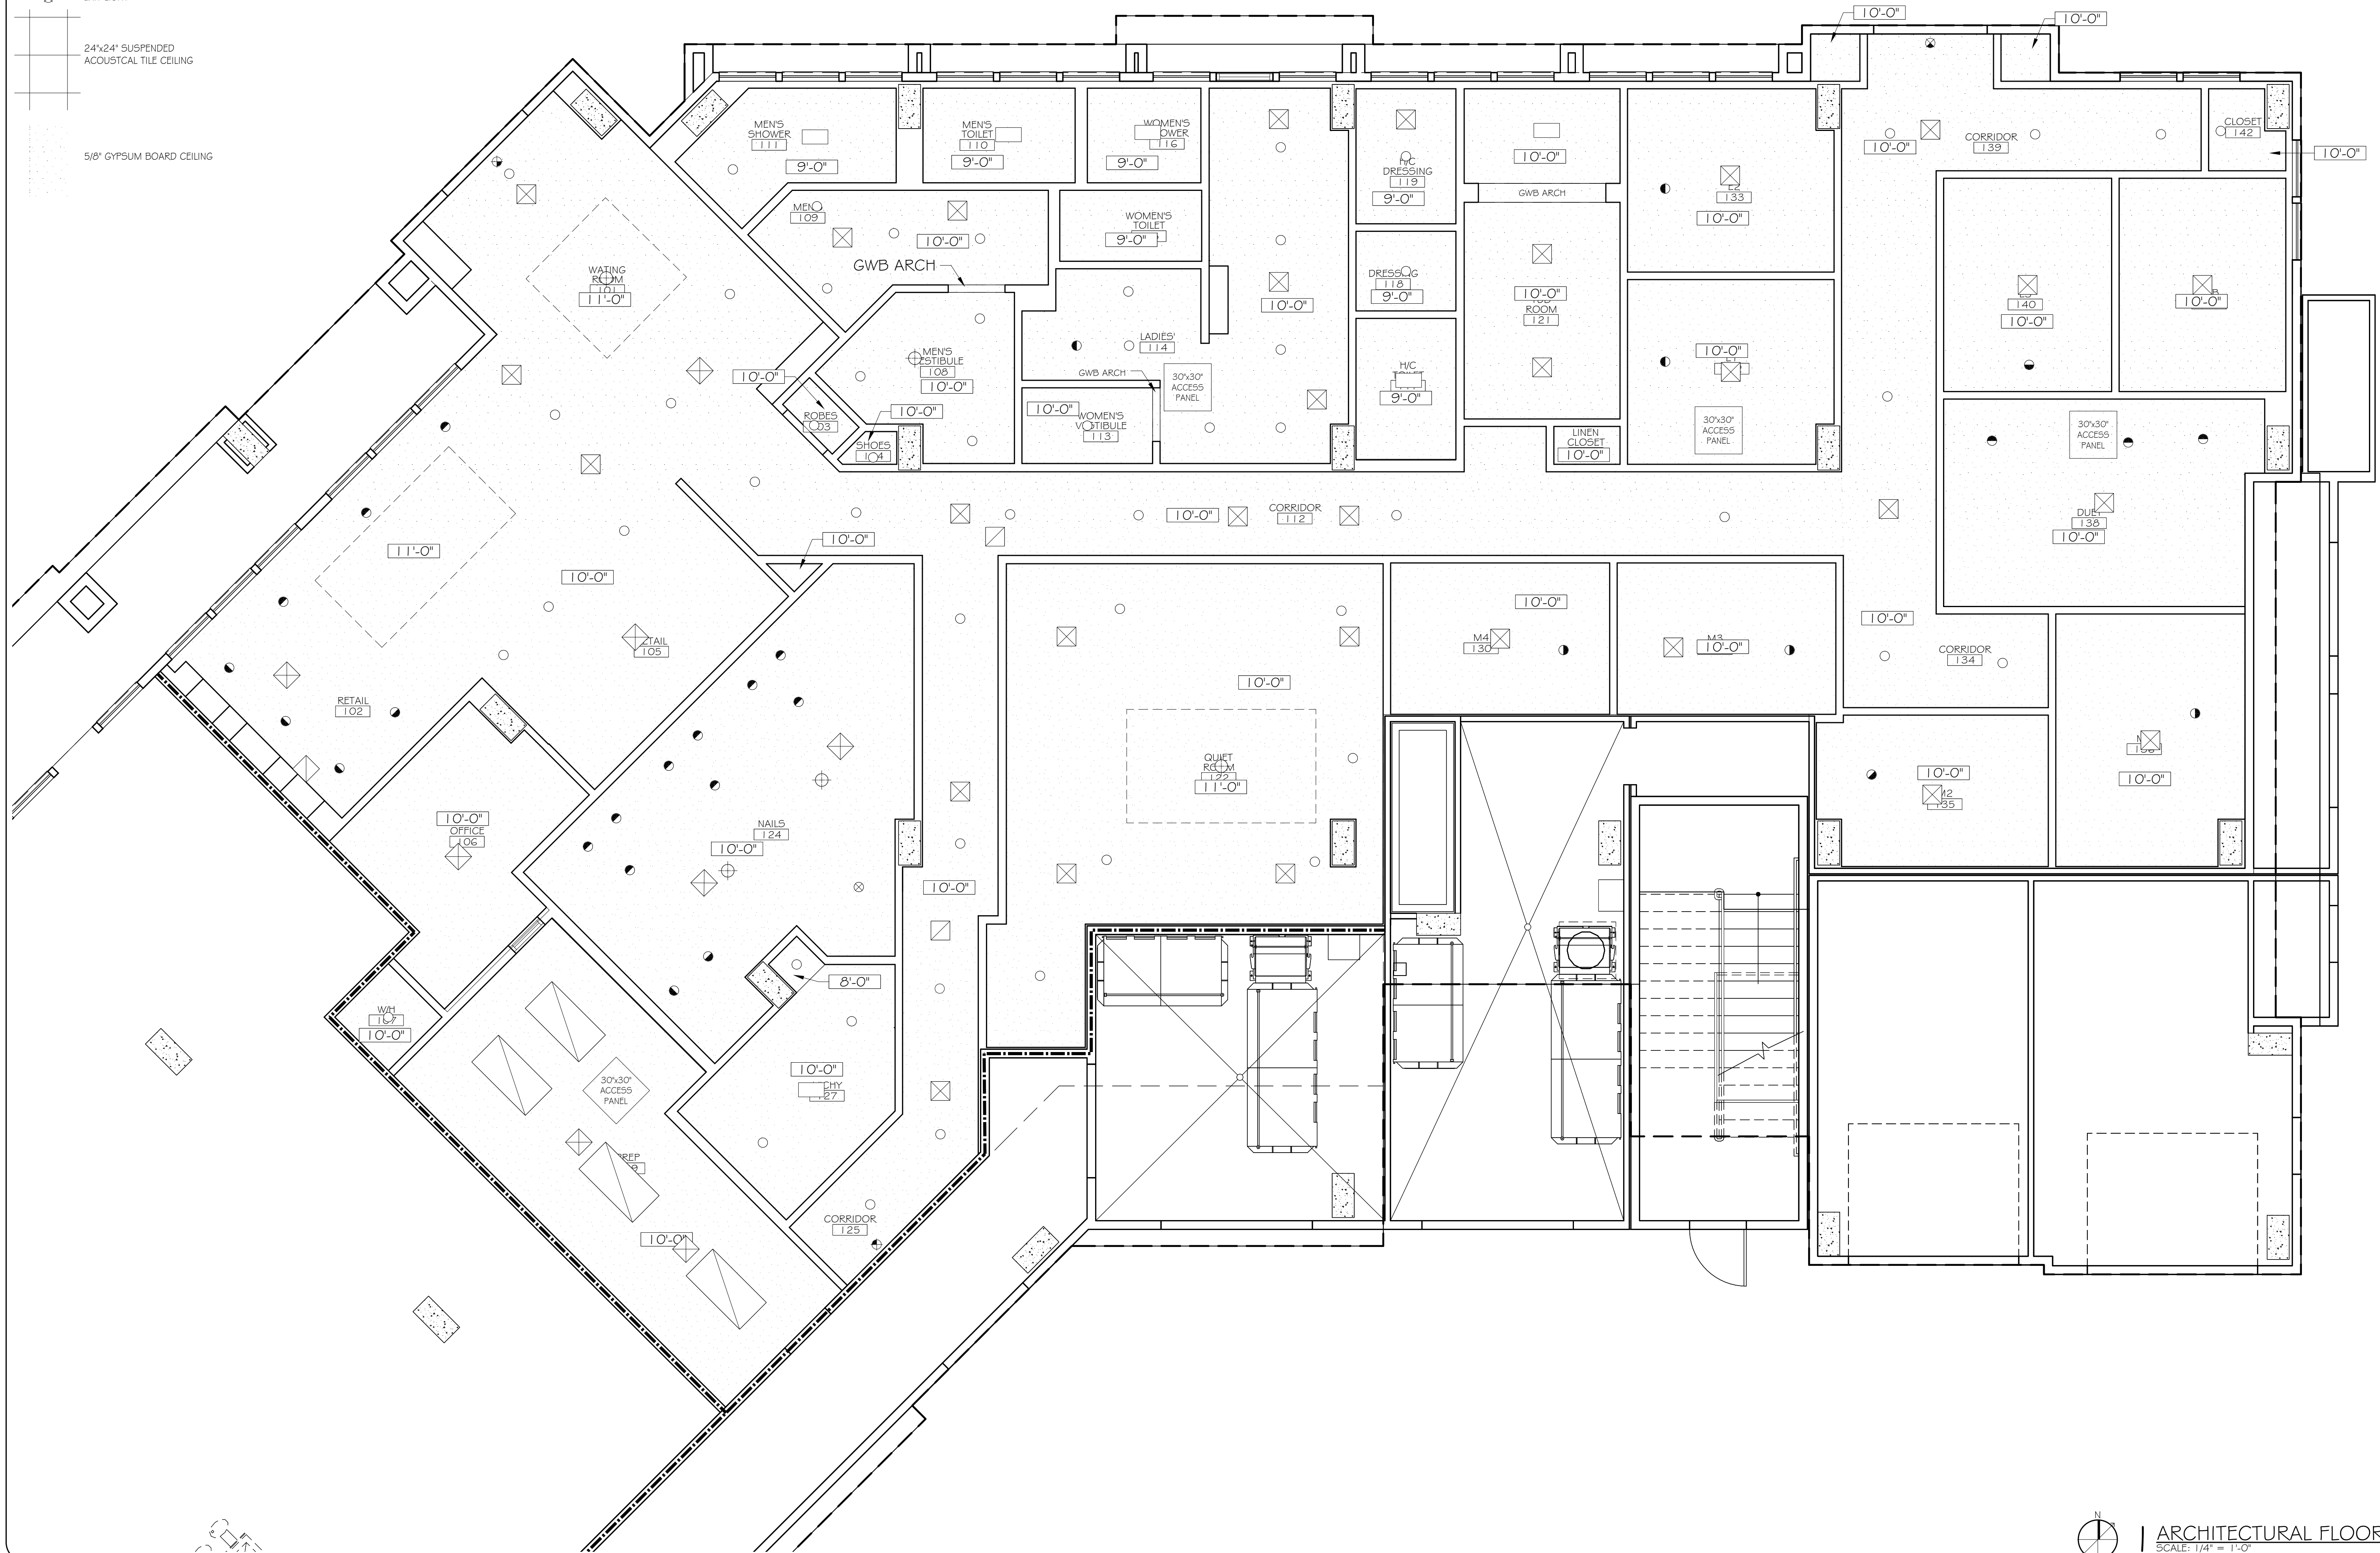

LEGEND

- RECESSED CAN LIGHT
- DIRECTIONAL RECESSED CAN LIGHT
- ⊗ PENDANT LIGHT
- ⊕ CHANDELIER
- FANLIGHT
- ⊗ EXIT LIGHT

24"x24" SUSPENDED ACOUSTICAL TILE CEILING

5/8" GYPSUM BOARD CEILING

#	DESCRIPTION	DATE

JOB No: 2163 DATE: 2/4/2013
DRAWN BY: KJK CHECKED BY: KJK

REFLECTED CEILING PLAN

SHEET No: 4 OF 15

A-2

The floor, structure and production, including but not limited to, the property of Dammon Engineering, Inc. shall remain the property of Dammon Engineering, Inc. and shall not be used, copied, reproduced, or otherwise disseminated without the prior written consent of Dammon Engineering, Inc. All rights reserved.