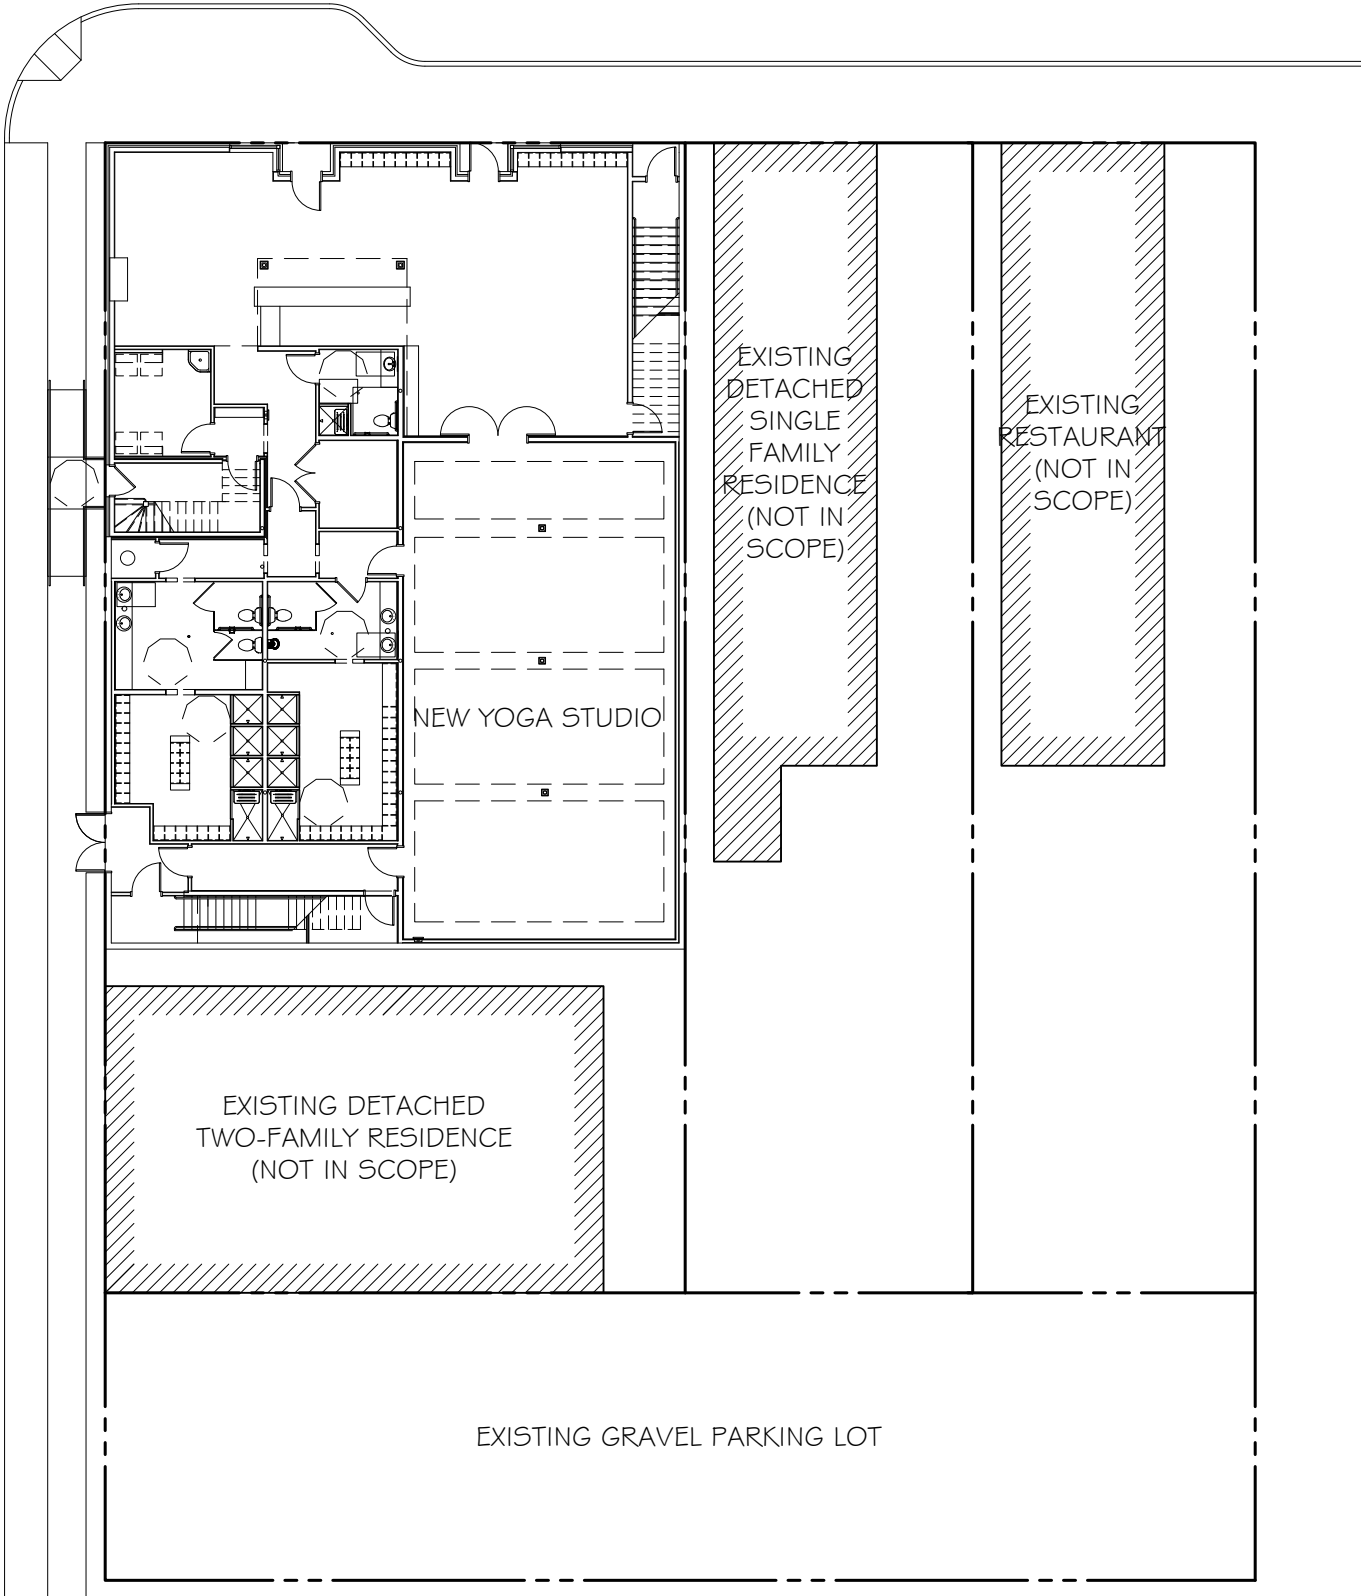

OAK STREET

CAMBRONNE STREET

| SITE PLAN
SCALE: 1" = 20'