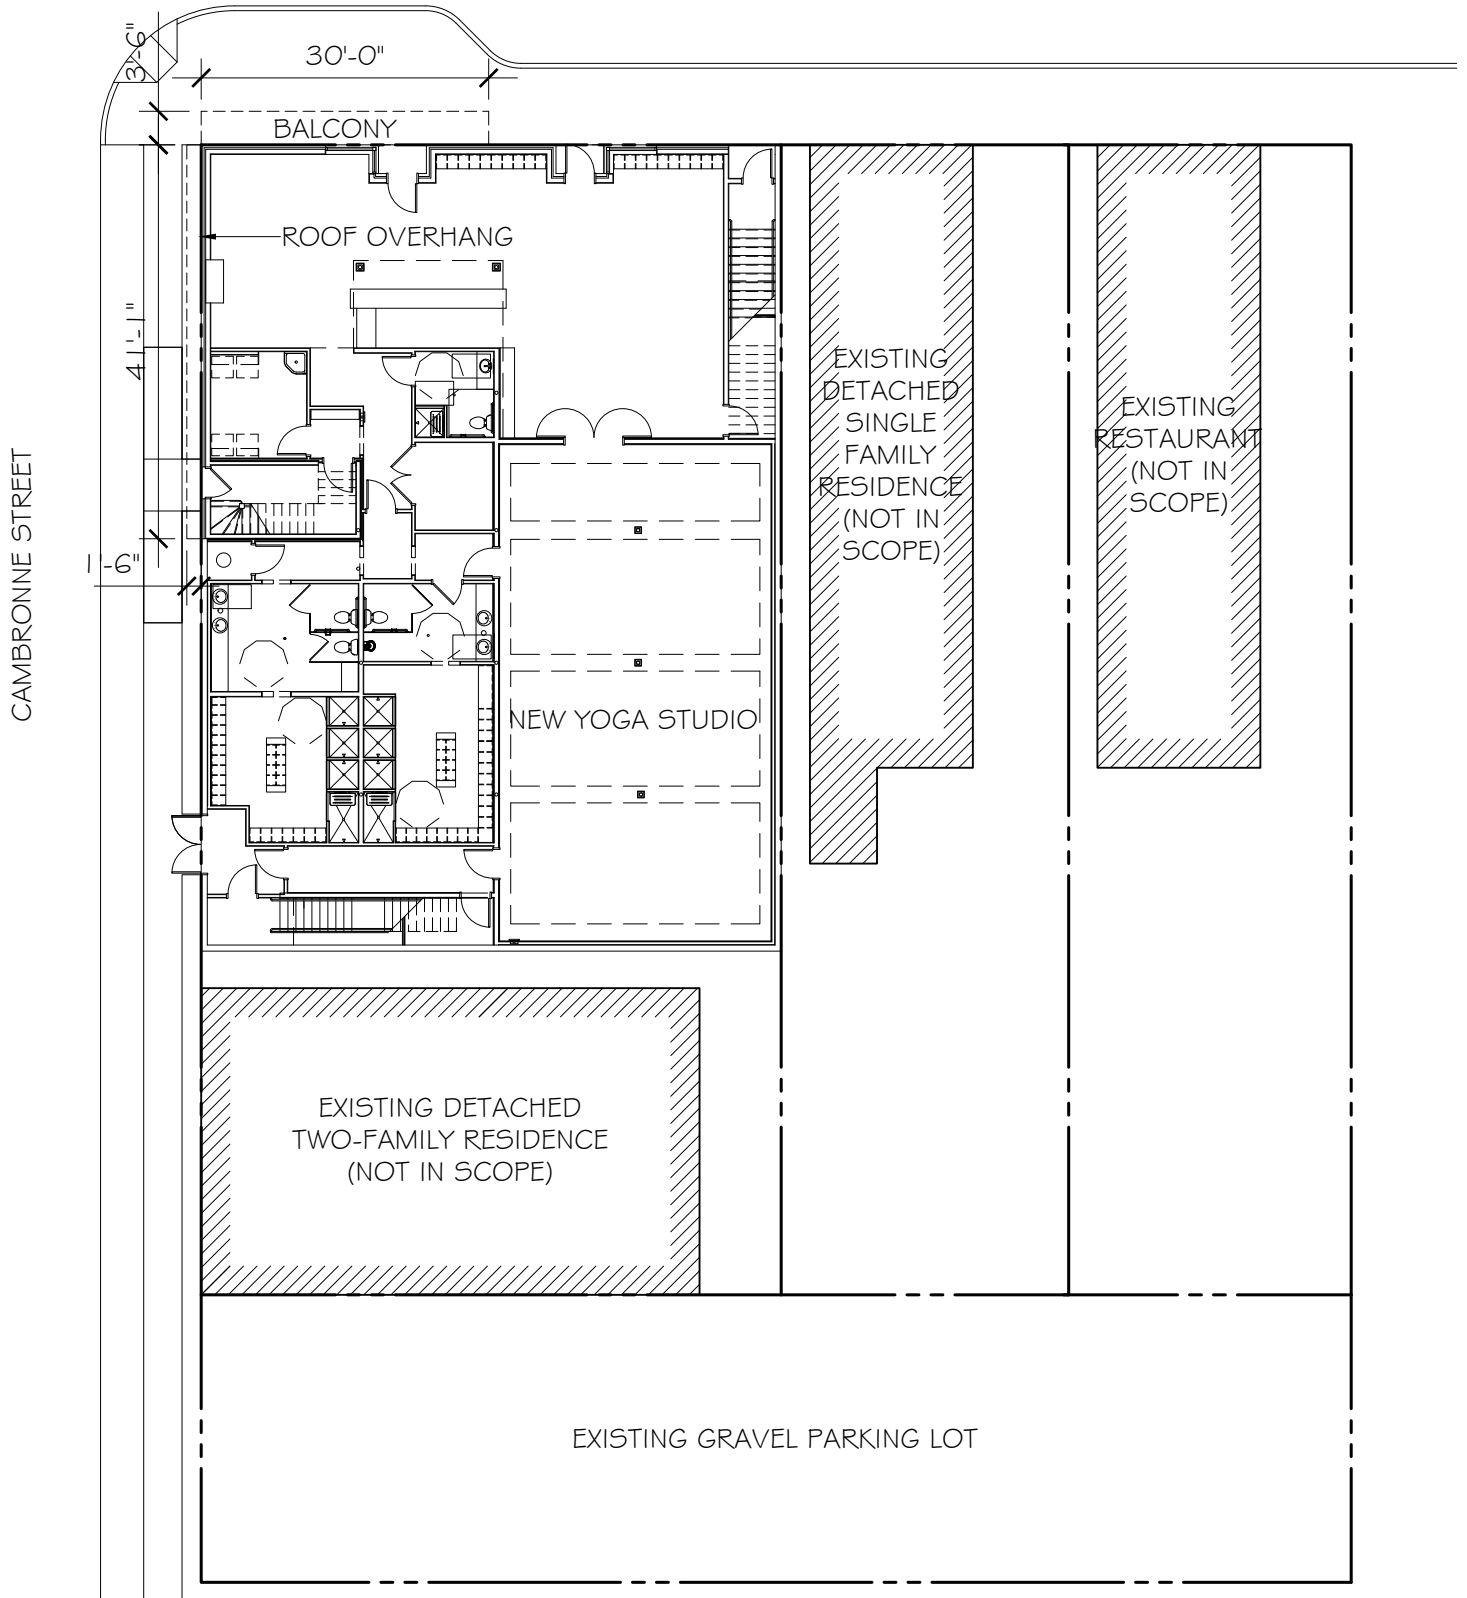

OAK STREET

CAMBRONNE STREET

**SITE PLAN**  
SCALE: 1" = 20'