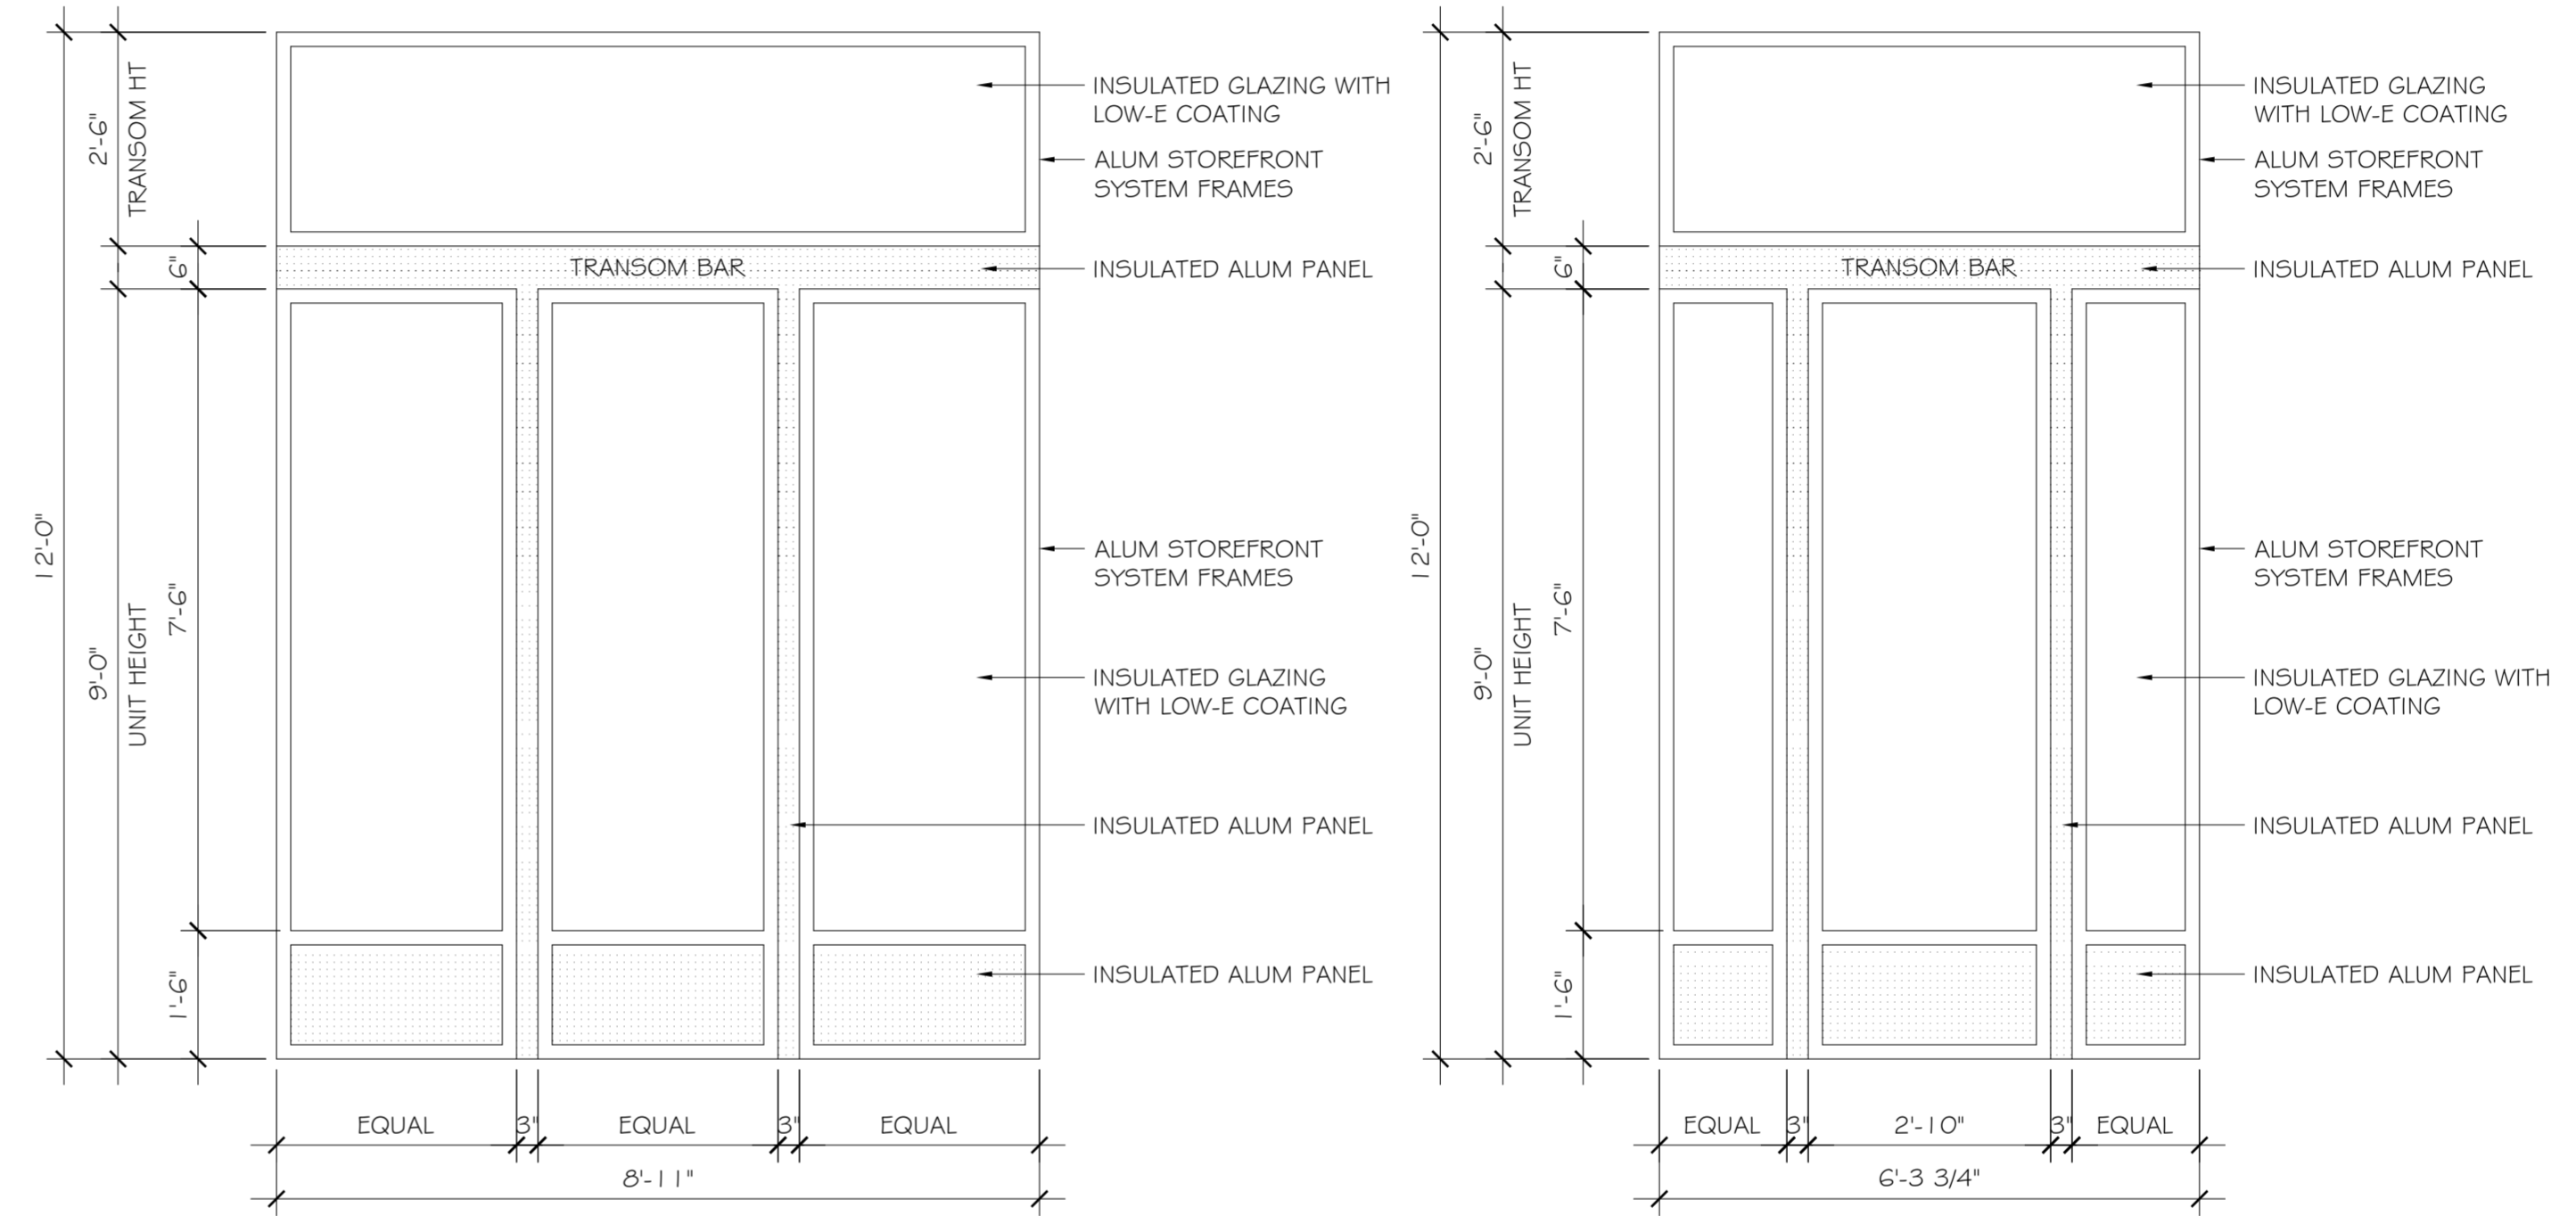

**4 PARTITION TYPES**  
SCALE: 1/2" = 1'-0"

**3 DOOR TYPES**  
SCALE: 1/2" = 1'-0"

**2 WINDOW TYPES**  
SCALE: 1/2" = 1'-0"

**4 DOOR FRAME TYPES**  
SCALE: 1/2" = 1'-0"

#	DESCRIPTION	DATE

WINDOW, DOOR  
DOOR & FRAME  
AND PARTITION  
TYPES

SHEET No: 14 of 22

**A4**