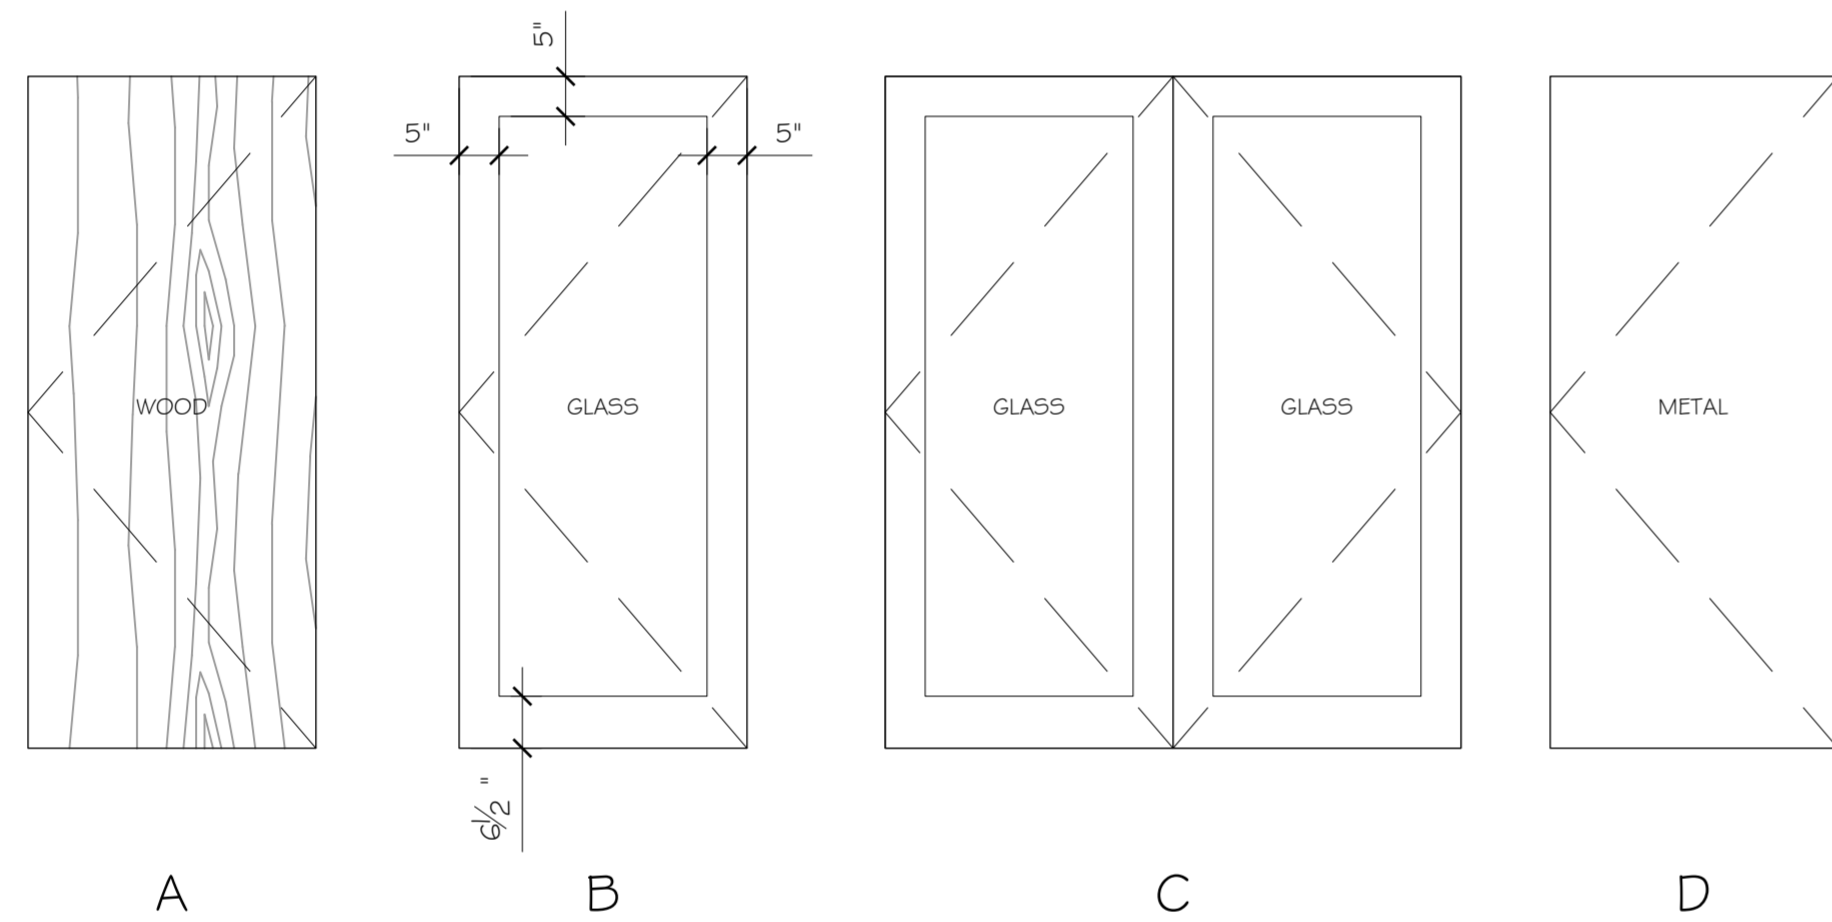

**4 PARTITION TYPES**  
SCALE: 1/2" = 1'-0"

**3 DOOR TYPES**  
SCALE: 1/2" = 1'-0"

**2 WINDOW TYPES**  
SCALE: 1/2" = 1'-0"

**4 DOOR FRAME TYPES**  
SCALE: 1/2" = 1'-0"

#	DESCRIPTION	DATE

WINDOW, DOOR  
DOOR & FRAME  
AND PARTITION  
TYPES

SHEET No: 14 of 22

**A4**