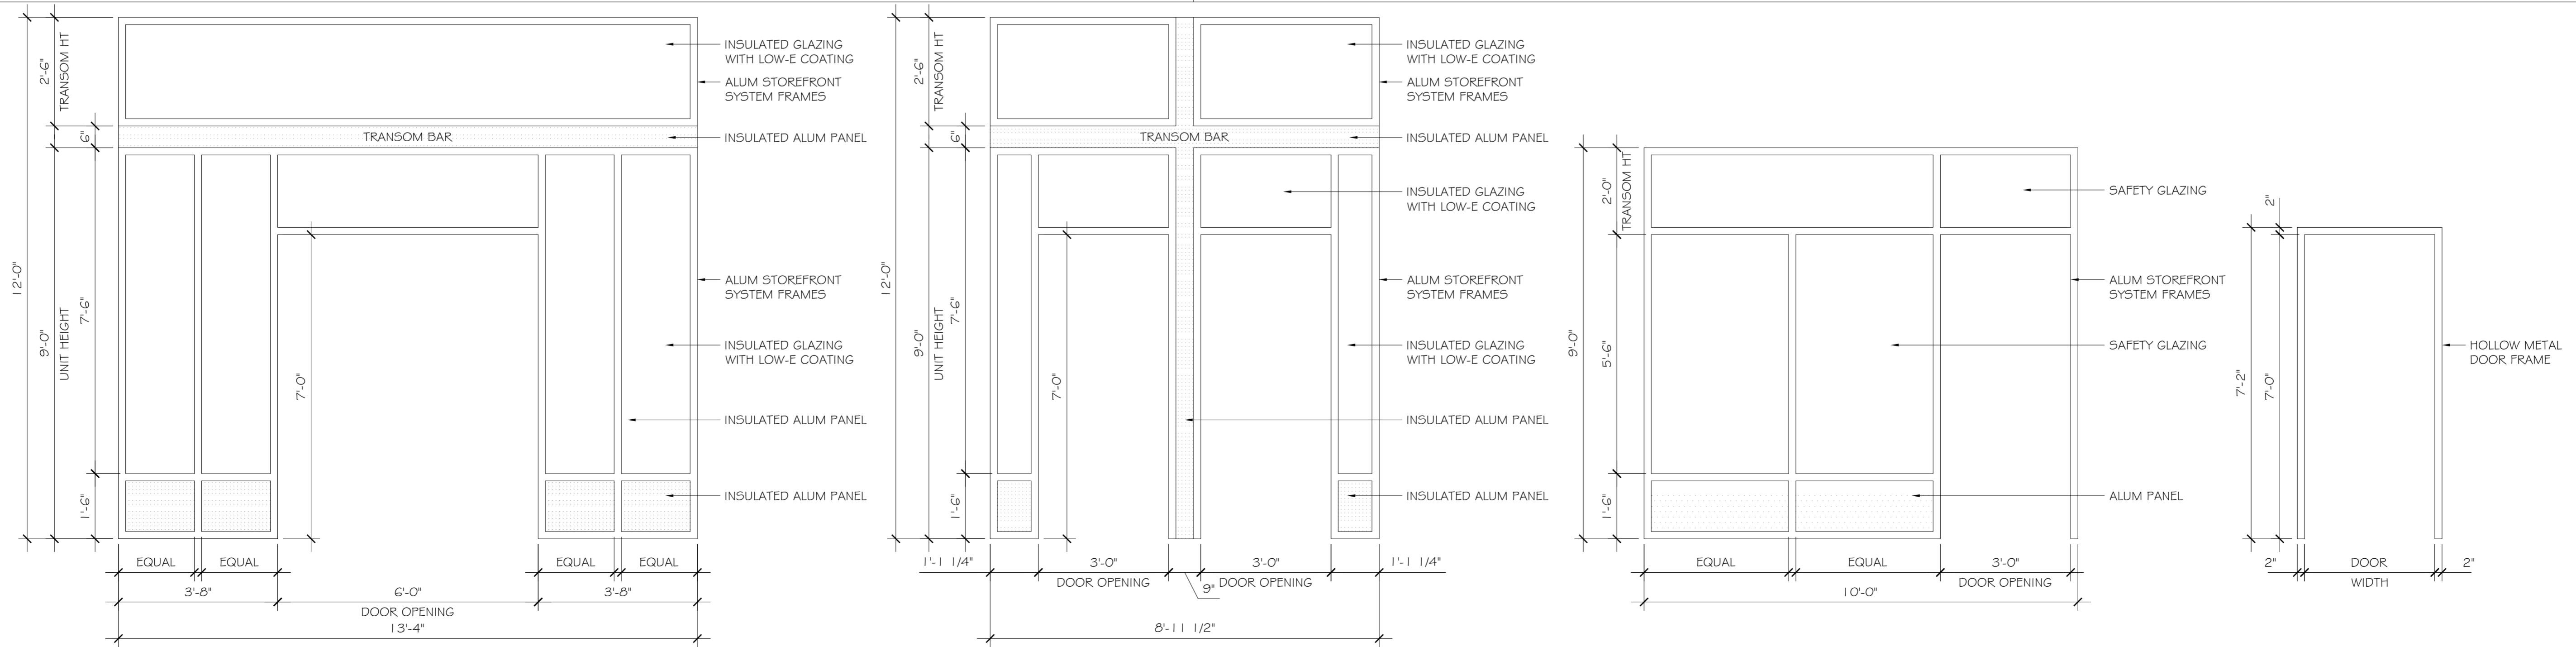

**4 PARTITION TYPES**  
SCALE: 1/2" = 1'-0"

**3 DOOR TYPES**  
SCALE: 1/2" = 1'-0"

**2 WINDOW TYPES**  
SCALE: 1/2" = 1'-0"

**4 DOOR FRAME TYPES**  
SCALE: 1/2" = 1'-0"

#	DESCRIPTION	DATE

WINDOW, DOOR  
DOOR & FRAME  
AND PARTITION  
TYPES

SHEET No: 14 of 22

**A4**