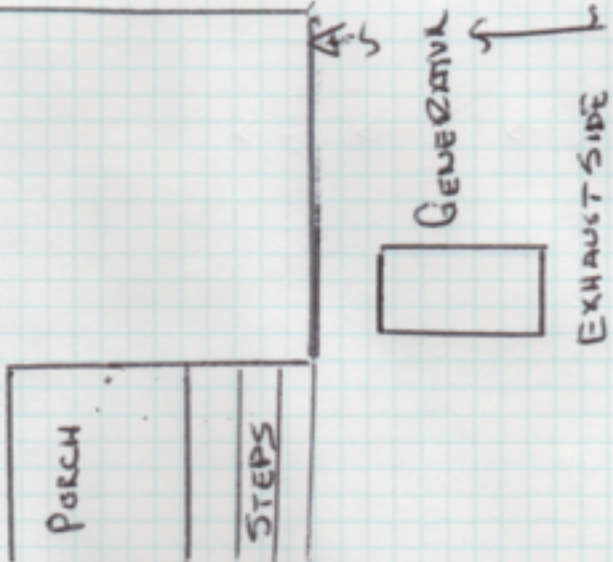

7801 MAPLE ST

DRIVE INAY

BURDETTE ST

PARKING

GENERATOR
 76.8' L x 35' w x 46.1' H

PLATFORM
 76.8' L x 35' w x 46' H