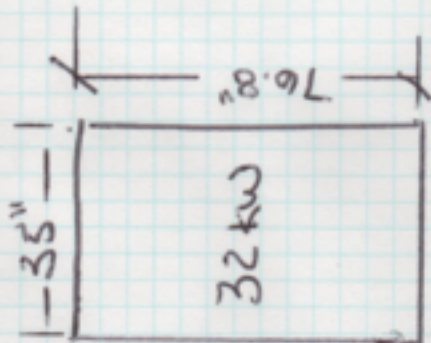

7801 MAPLE ST

DRIVE INAY

BURDETTE ST

PARKING

GENERATOR
 76.8' L x 35' w x 46.1' H

PLATFORM
 76.8' L x 35' w x 46' H