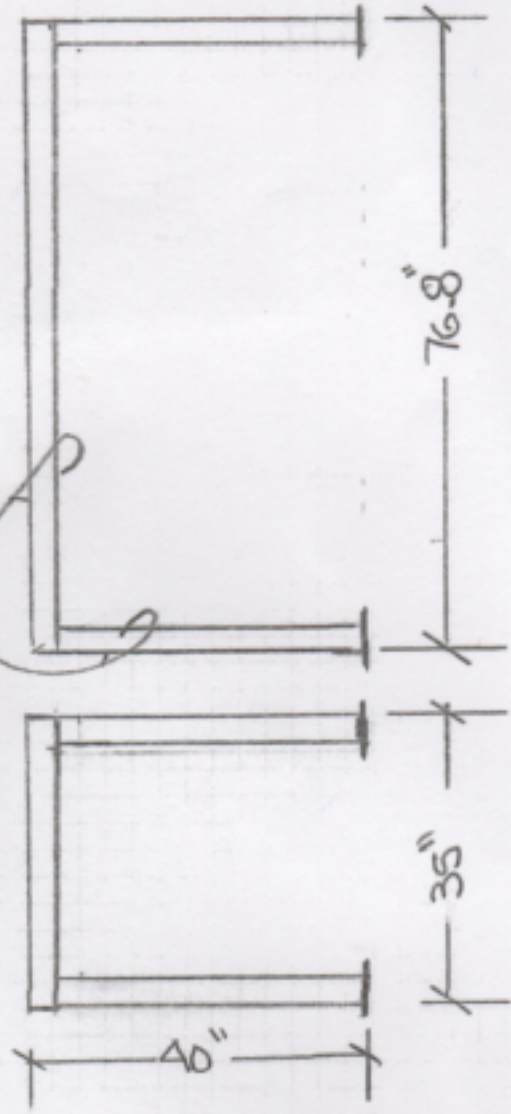

Control Panel

FRONT SIDE

35"

RIGHT / LEFT SIDE

76.8"

REAR SIDE

35"

EXHAUST

46"

3" x 3" x 1/4" ANGLE IRON

ELECTRICAL CONNECTION PORTS

GENERATOR PLAT FORM

MAPLEST
NOLA