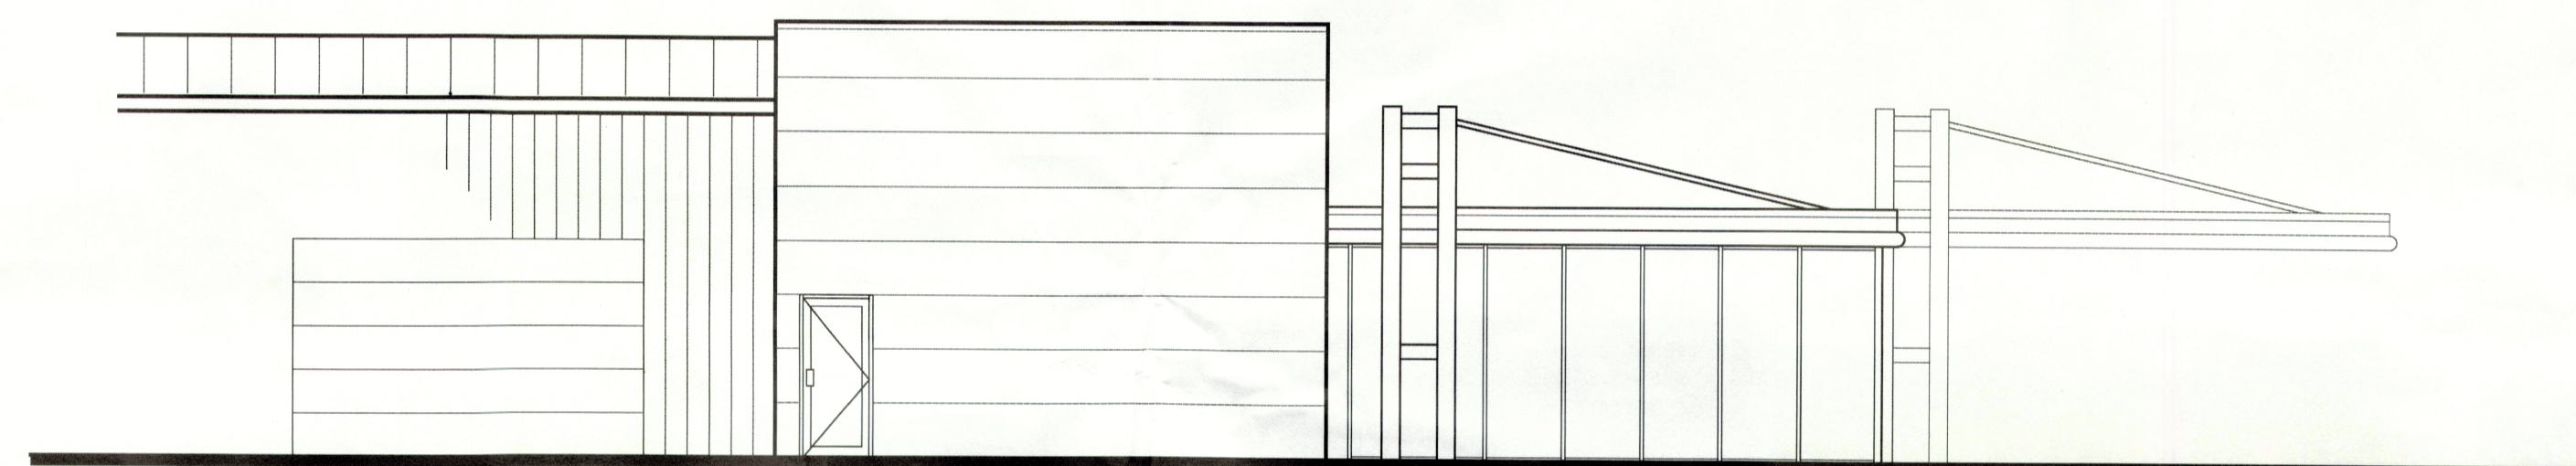

EXISTING SOUTHWEST VIEW (FRONT)
SCALE: 1/8" = 1'-0"

EXISTING NORTHWEST VIEW
SCALE: 1/8" = 1'-0"

EXISTING SOUTHEAST VIEW
SCALE: 1/8" = 1'-0"

PRELIMINARY
NOT FOR CONSTRUCTION
OR PERMITTING PURPOSES

1. THIS DESIGN CONCEPT DRAWING IS NOT INTENDED FOR CONSTRUCTION OR PERMIT PURPOSES, BUT TO EXPRESS THE GENERAL REQUIREMENTS FOR THE PROJECT.

PROJECT		HYUNDAI OF SLIDELL	
DESIGNER:	SHEET TITLE	EXISTING EXTERIOR VIEWS	
Dan Babineau			

CITY, STATE:	1819 OLD SPANISH TRAIL SLIDELL, LA
DEALER CODE:	LA031
FILE NAME:	HYUNDAI OF SLIDELL 1
SCALE:	1/8" = 1'-0"