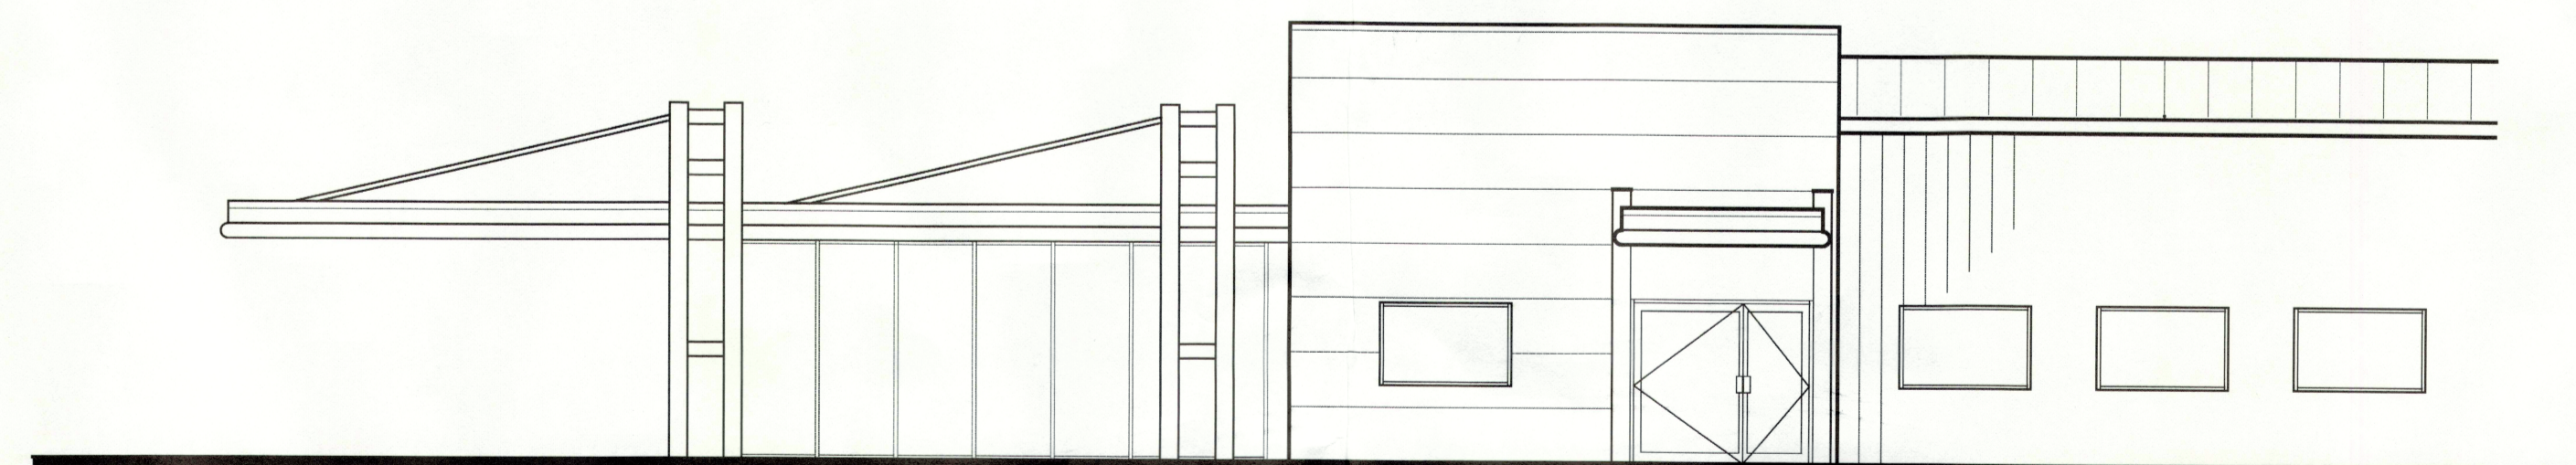

EXISTING SOUTHWEST VIEW (FRONT)
SCALE: 1/8" = 1'-0"

EXISTING NORTHWEST VIEW
SCALE: 1/8" = 1'-0"

EXISTING SOUTHEAST VIEW
SCALE: 1/8" = 1'-0"

PRELIMINARY
NOT FOR CONSTRUCTION
OR PERMITTING PURPOSES

1. THIS DESIGN CONCEPT DRAWING IS NOT INTENDED FOR CONSTRUCTION OR PERMIT PURPOSES, BUT TO EXPRESS THE GENERAL REQUIREMENTS FOR THE PROJECT.

PROJECT		HYUNDAI OF SLIDELL	
DESIGNER:	SHEET TITLE	EXISTING EXTERIOR VIEWS	
Dan Babineau			

CITY, STATE:	1819 OLD SPANISH TRAIL SLIDELL, LA
DEALER CODE:	LA031
FILE NAME:	HYUNDAI OF SLIDELL 1
SCALE:	1/8" = 1'-0"