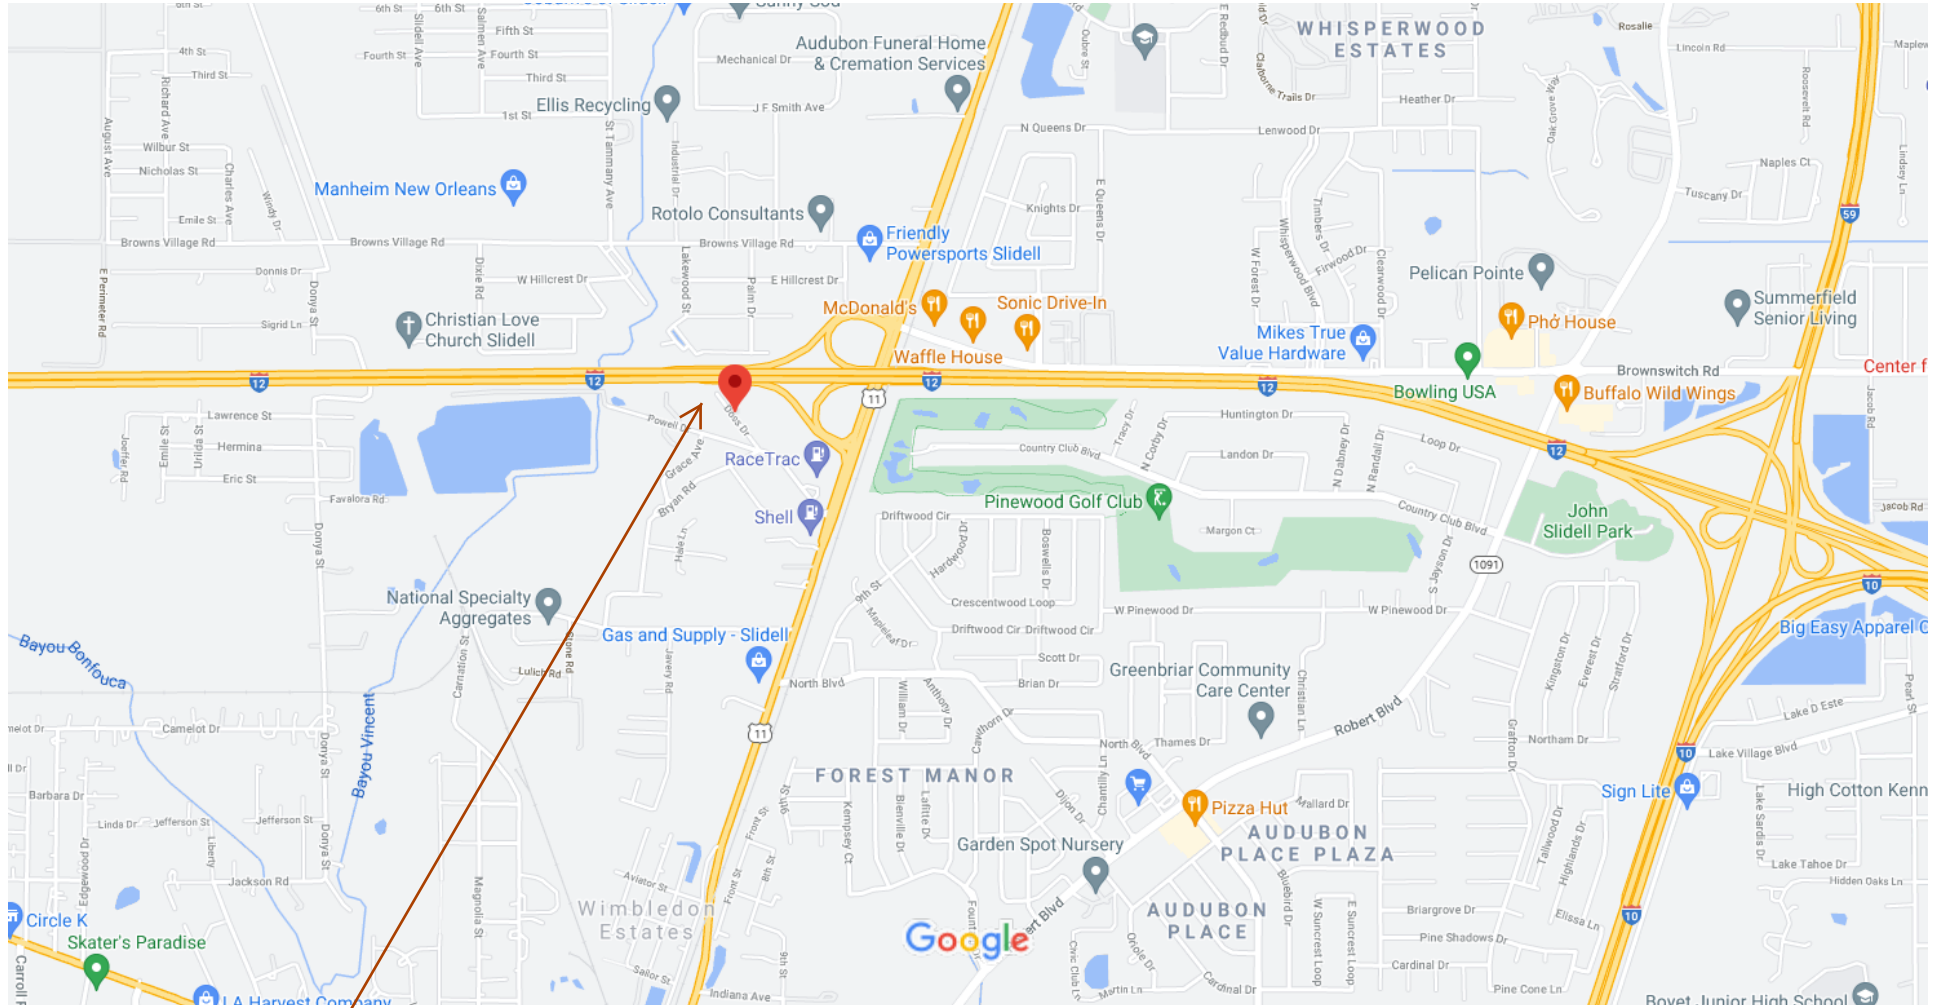

Google Maps Doss Dr

Map data ©2021 1000 ft

Site Location