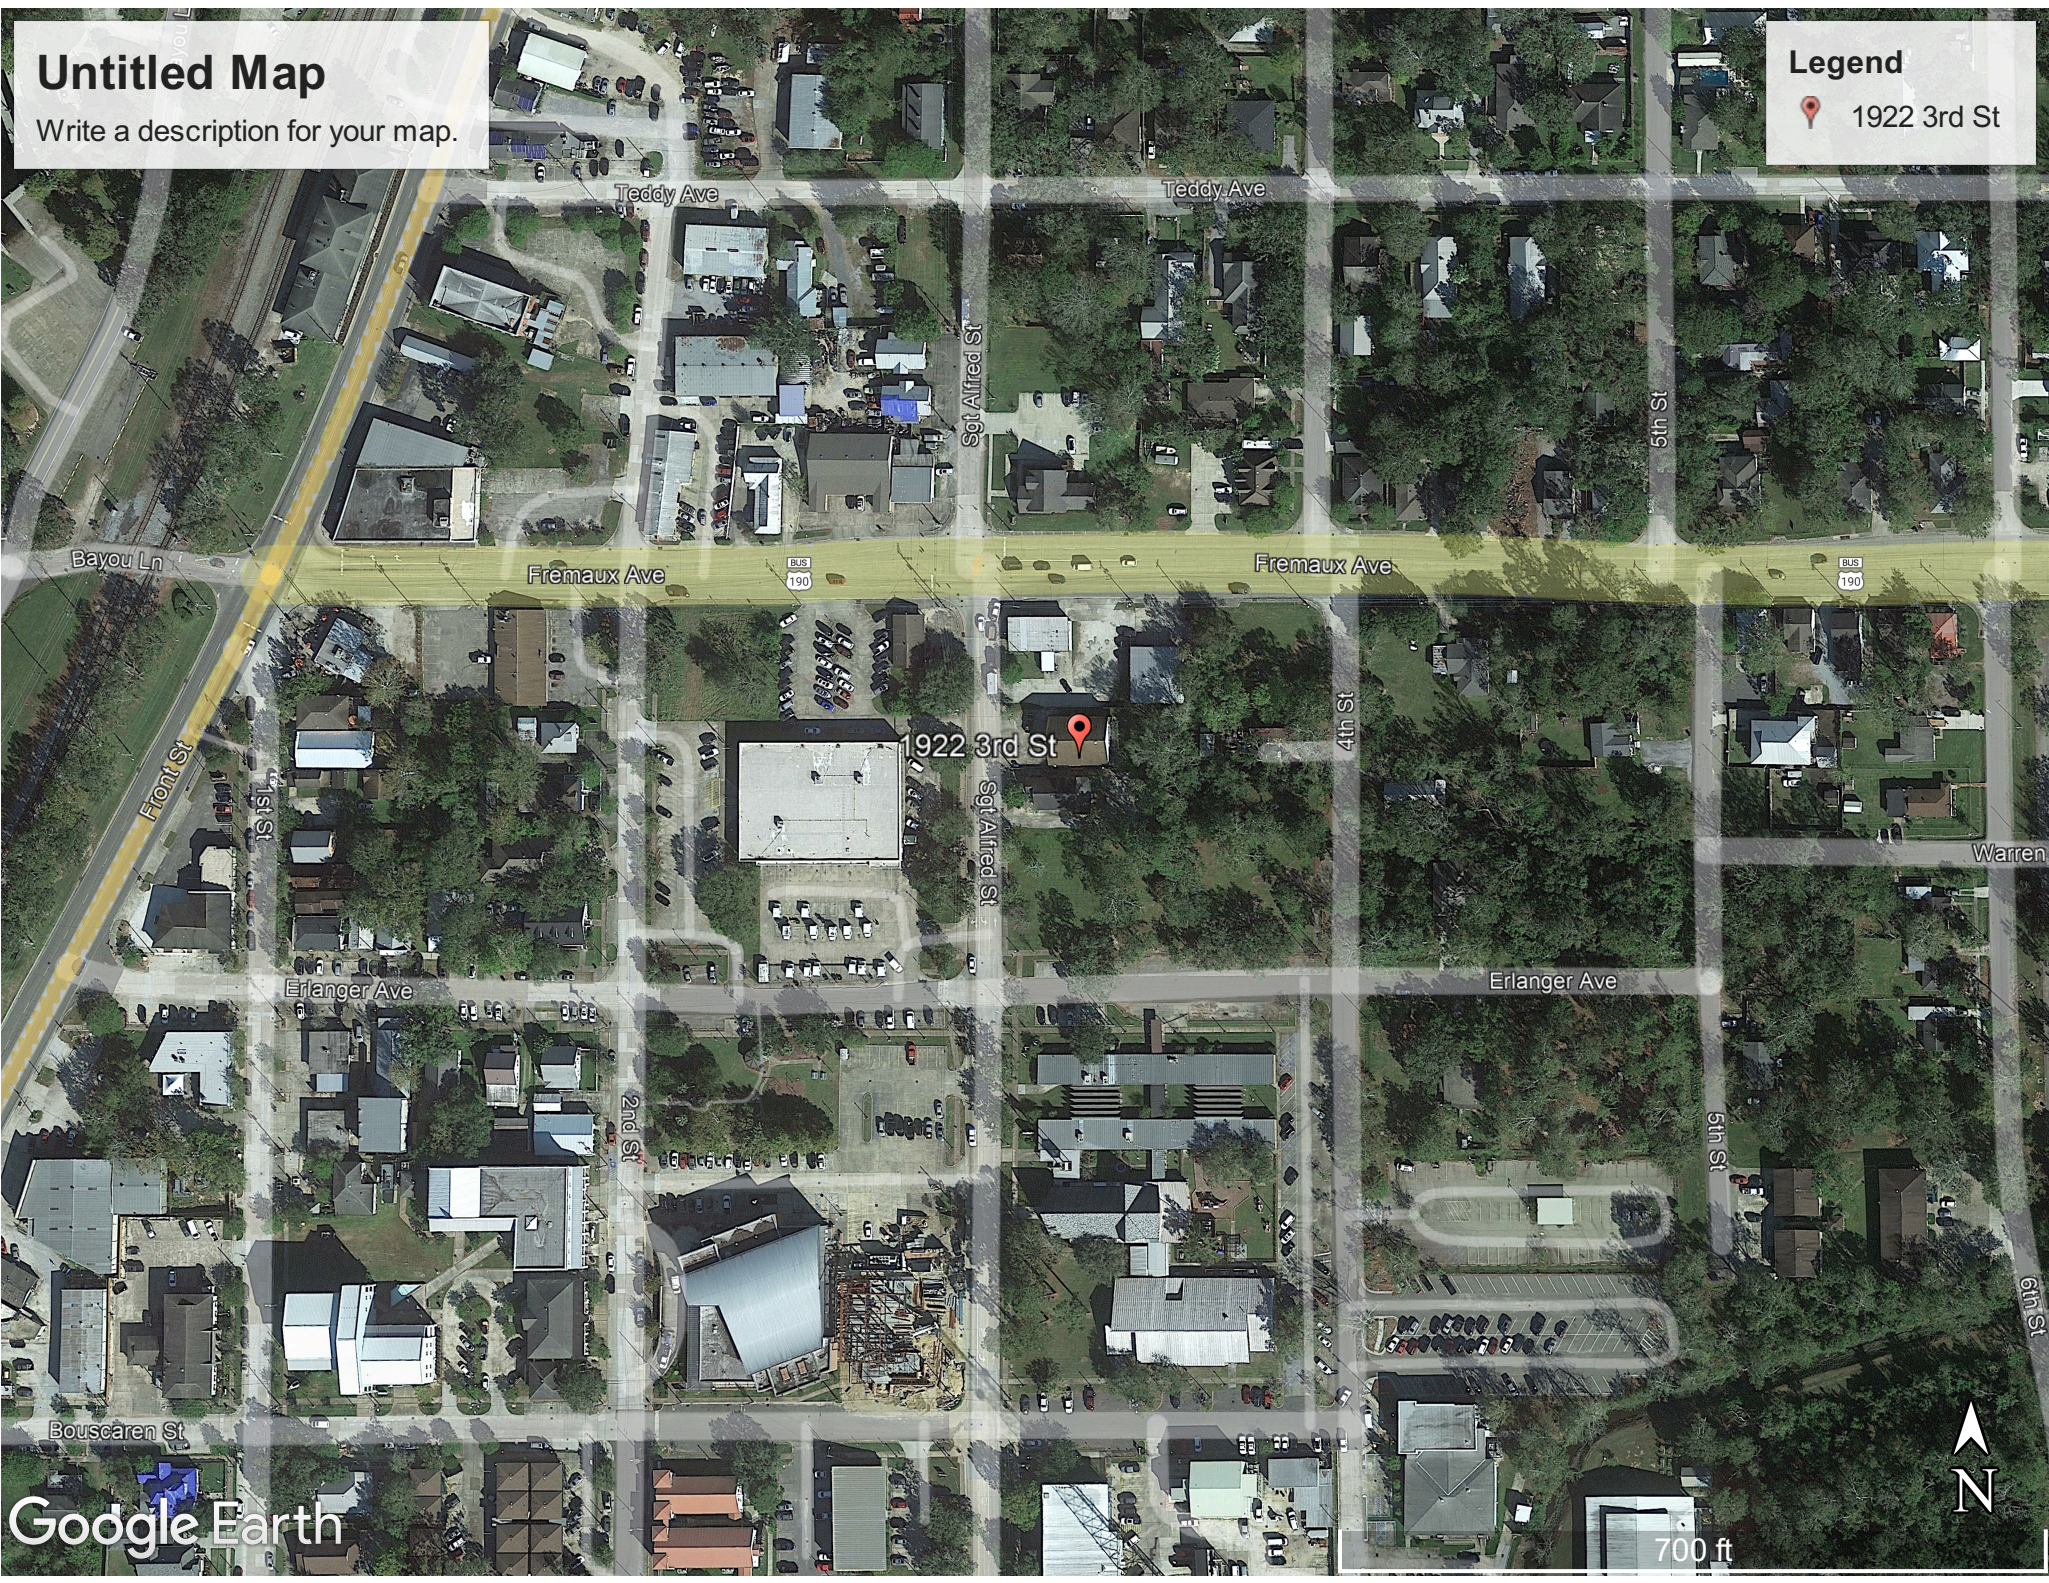

Untitled Map

Write a description for your map.

Legend

 1922 3rd St

700 ft