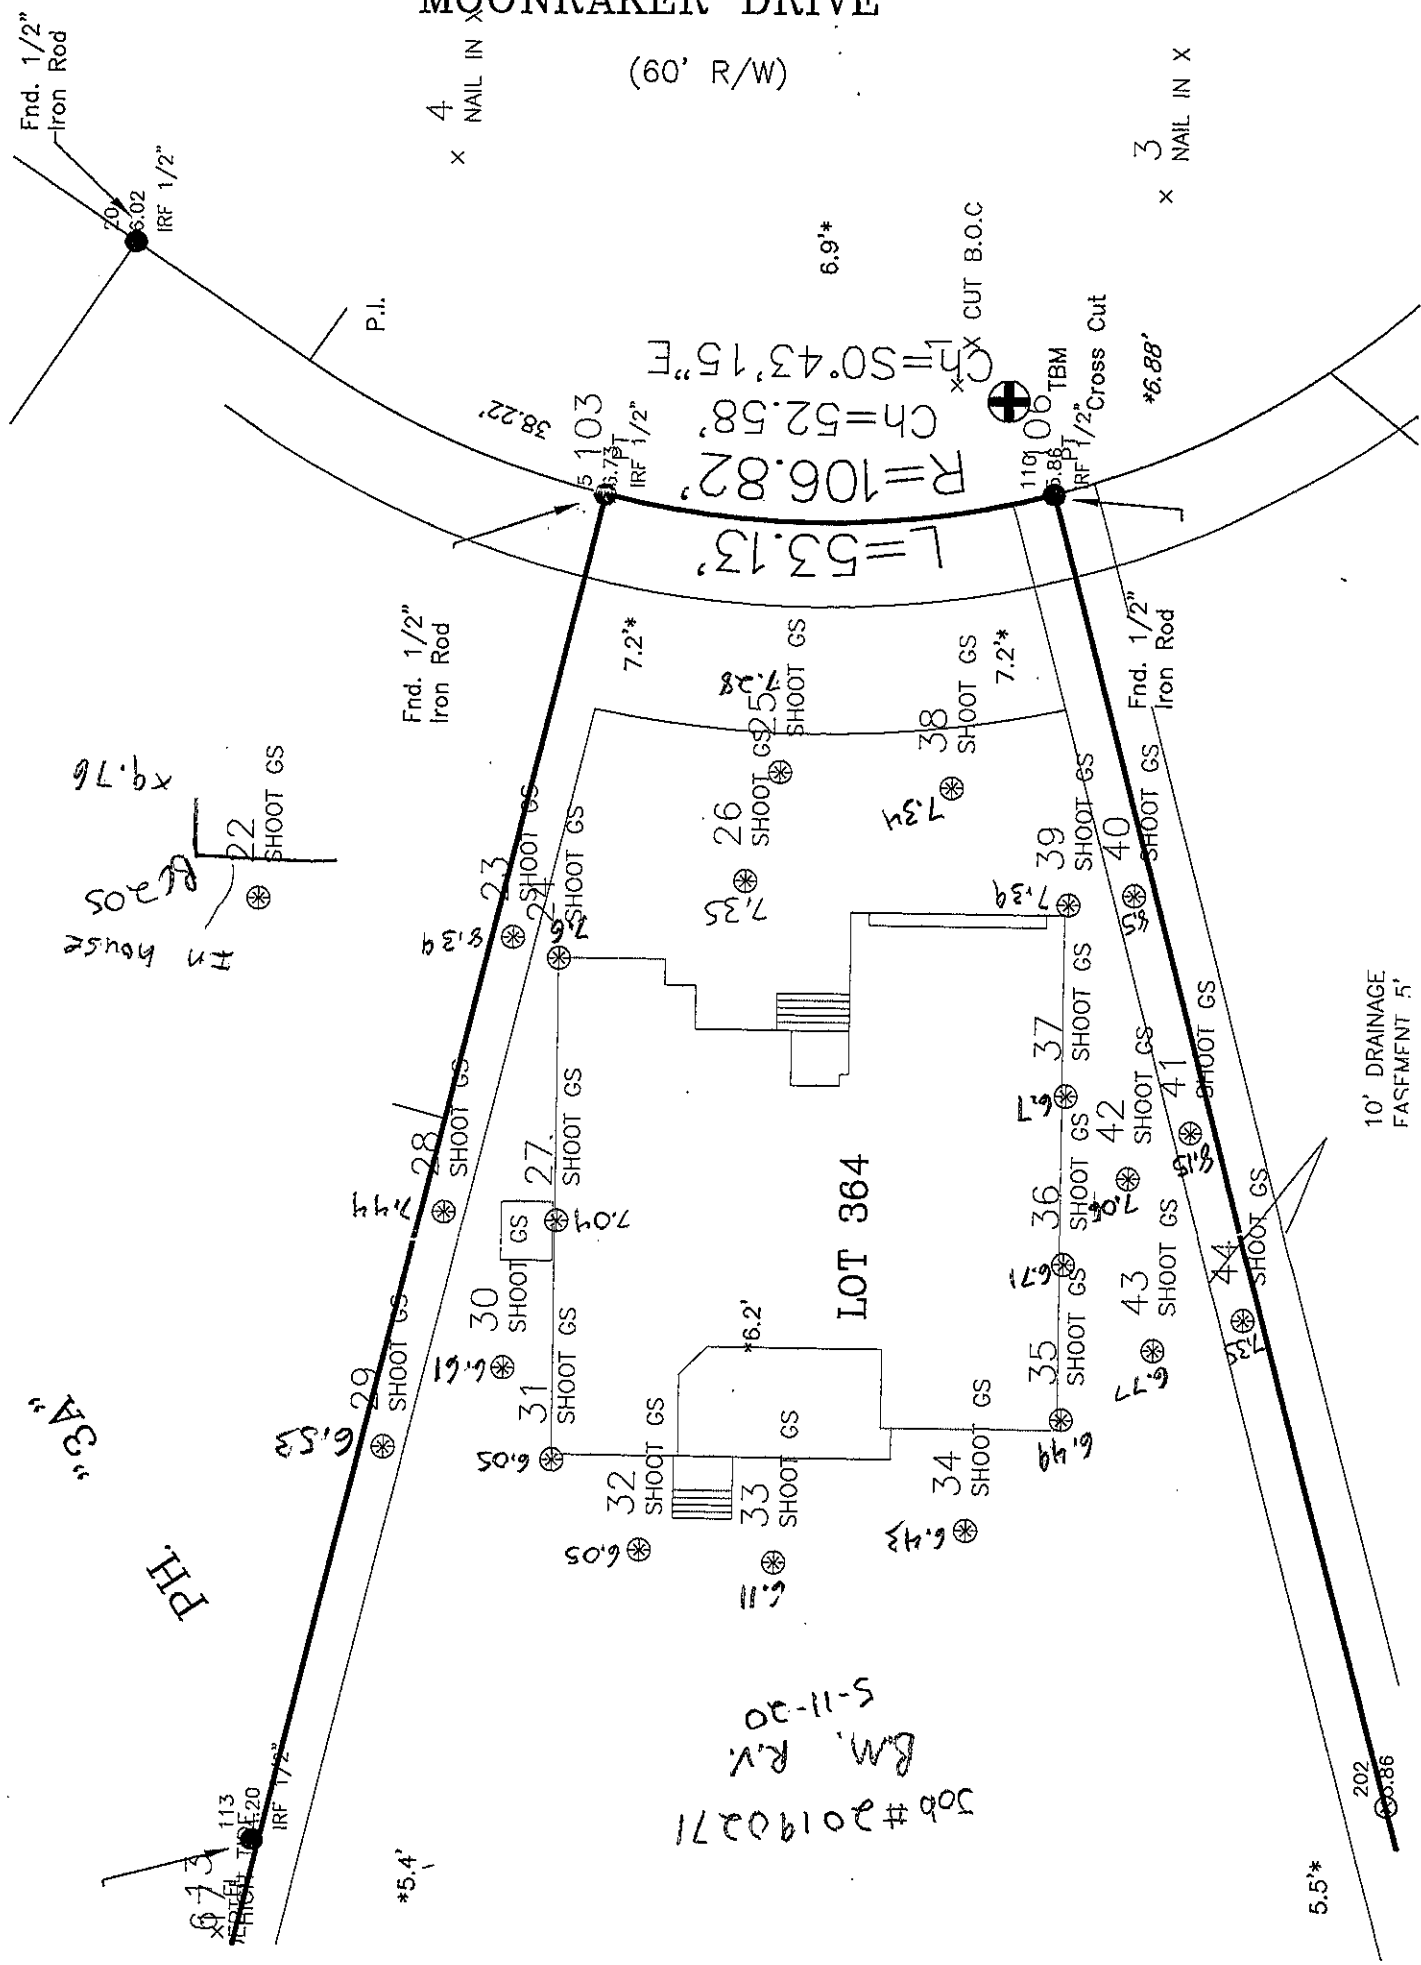

MOONRAKER DRIVE

(60' R/W)

4 NAIL IN X

3 NAIL IN X

$R=106.82'$
 $L=53.13'$
 $Ch=52.58'$
 $Ch=50.43'15''E$

PH. 3A
In house
2205
x9.76

Job # 20190271
B.M. R.V. 5-11-20

10' DRAINAGE FASFMNT 5''

Fnd. 1/2" Iron Rod
IRF 1/2"

Fnd. 1/2" Iron Rod

Fnd. 1/2" Iron Rod

PH. 3A

LOT 364

5.5'

5.4'

6.9'