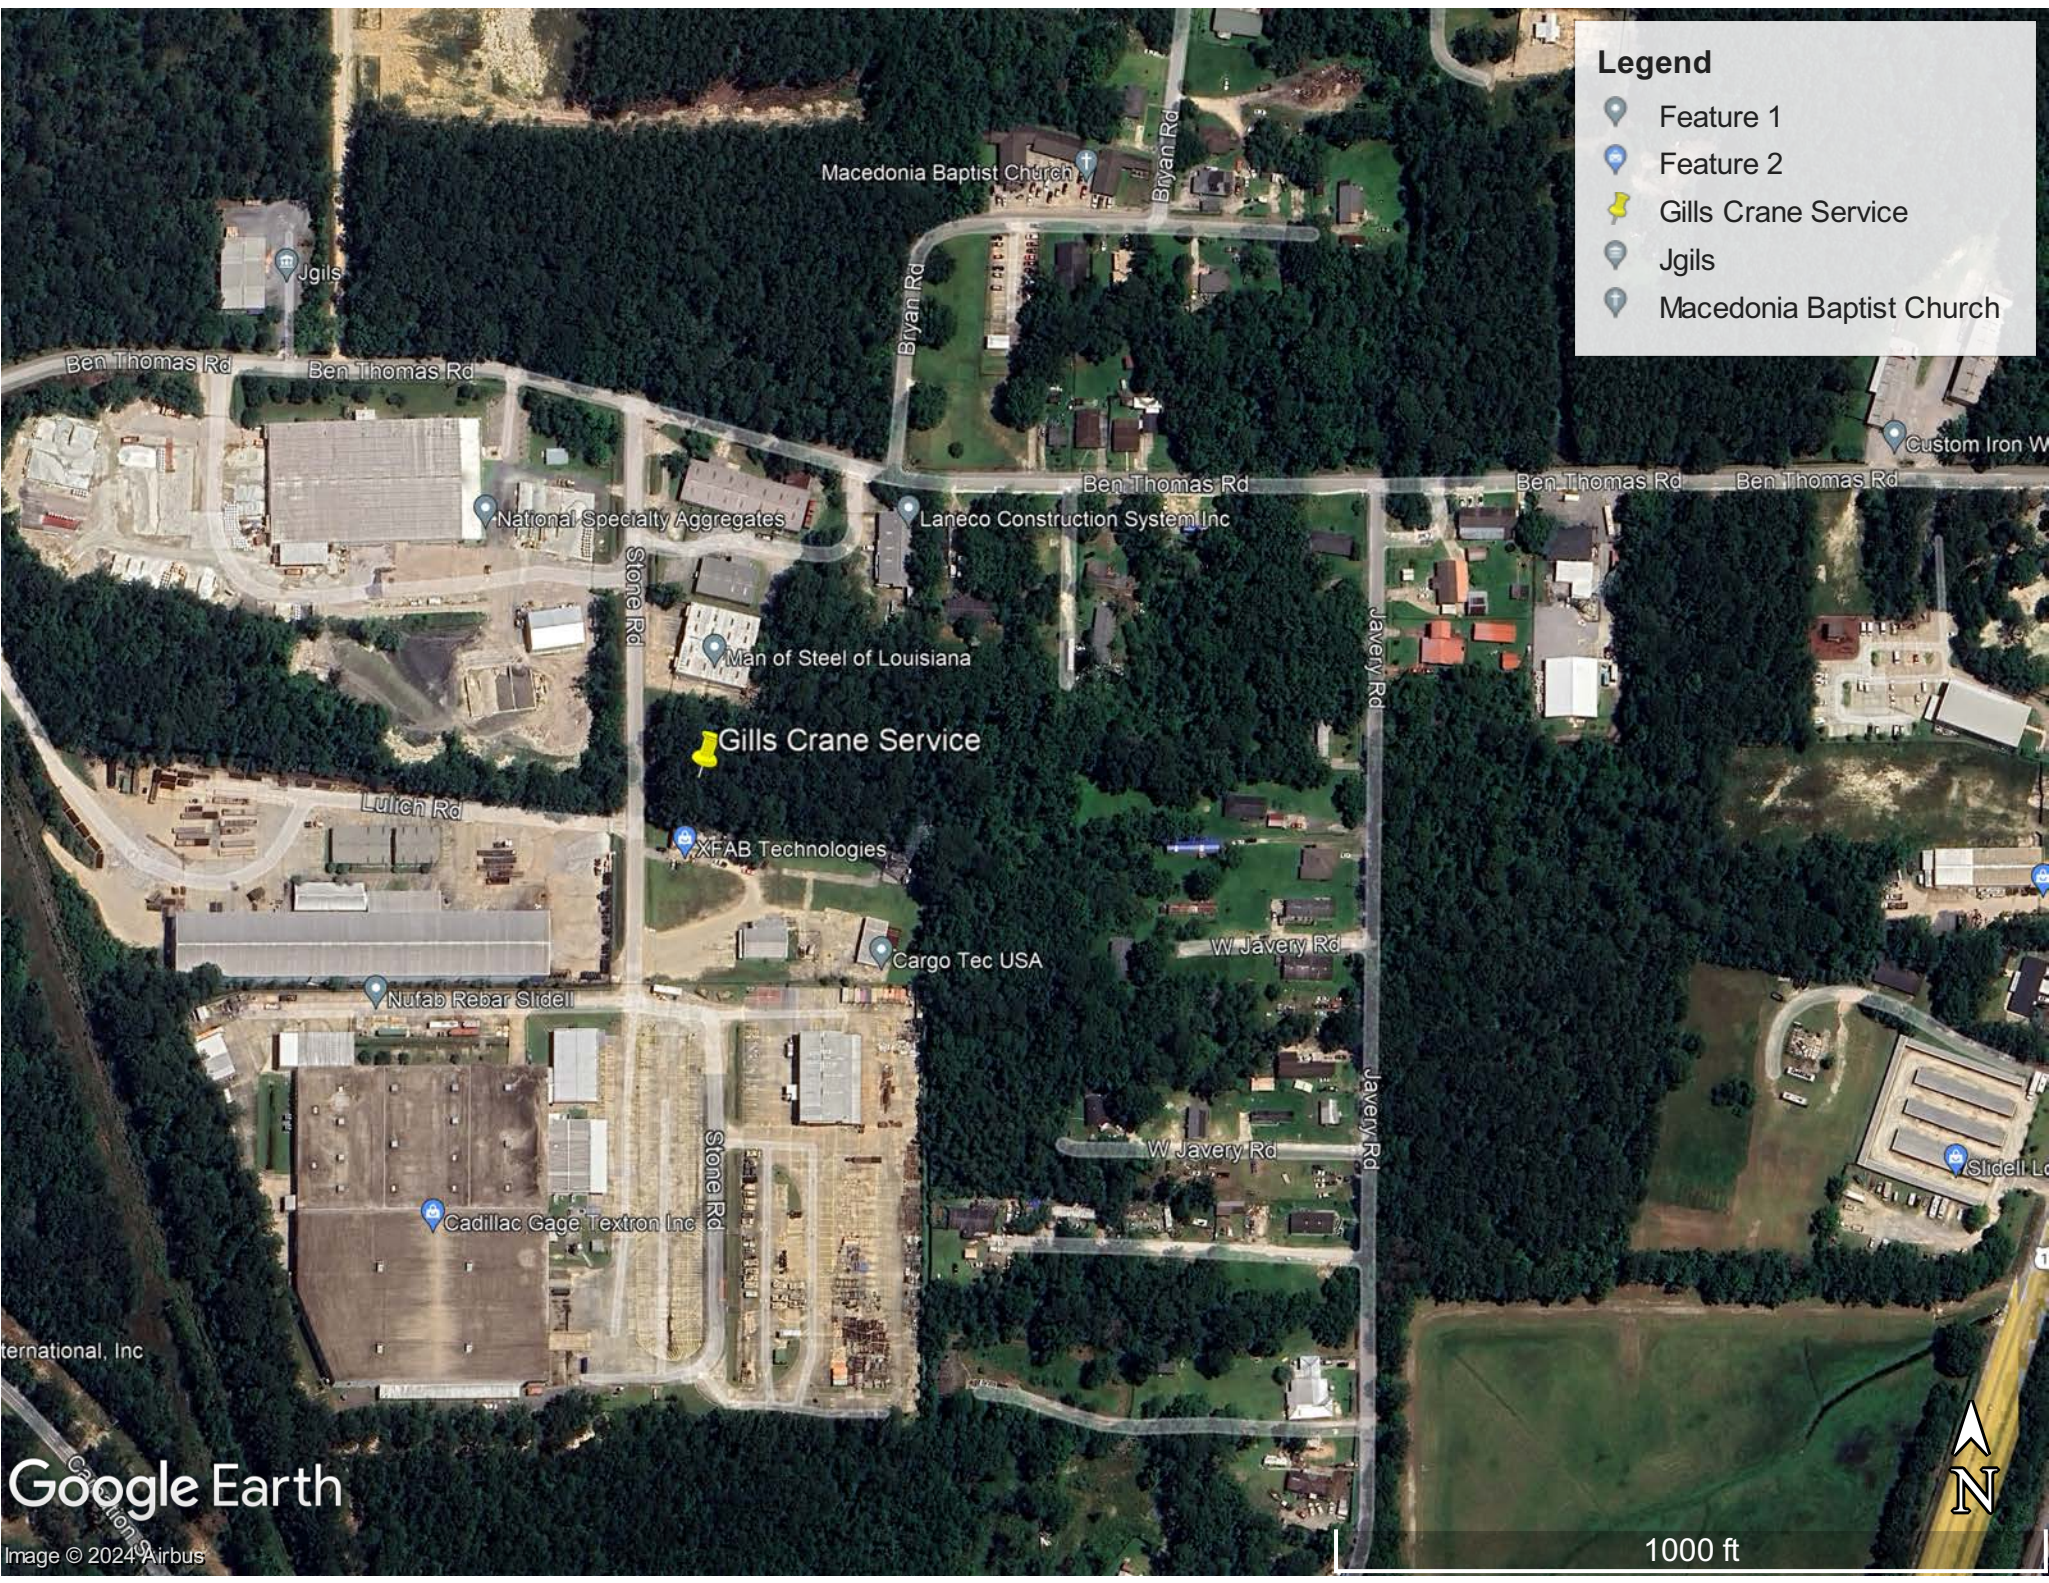

### Legend

-  Feature 1
-  Feature 2
-  Gills Crane Service
-  Jgils
-  Macedonia Baptist Church

Google Earth

Image © 2024 Airbus

1000 ft