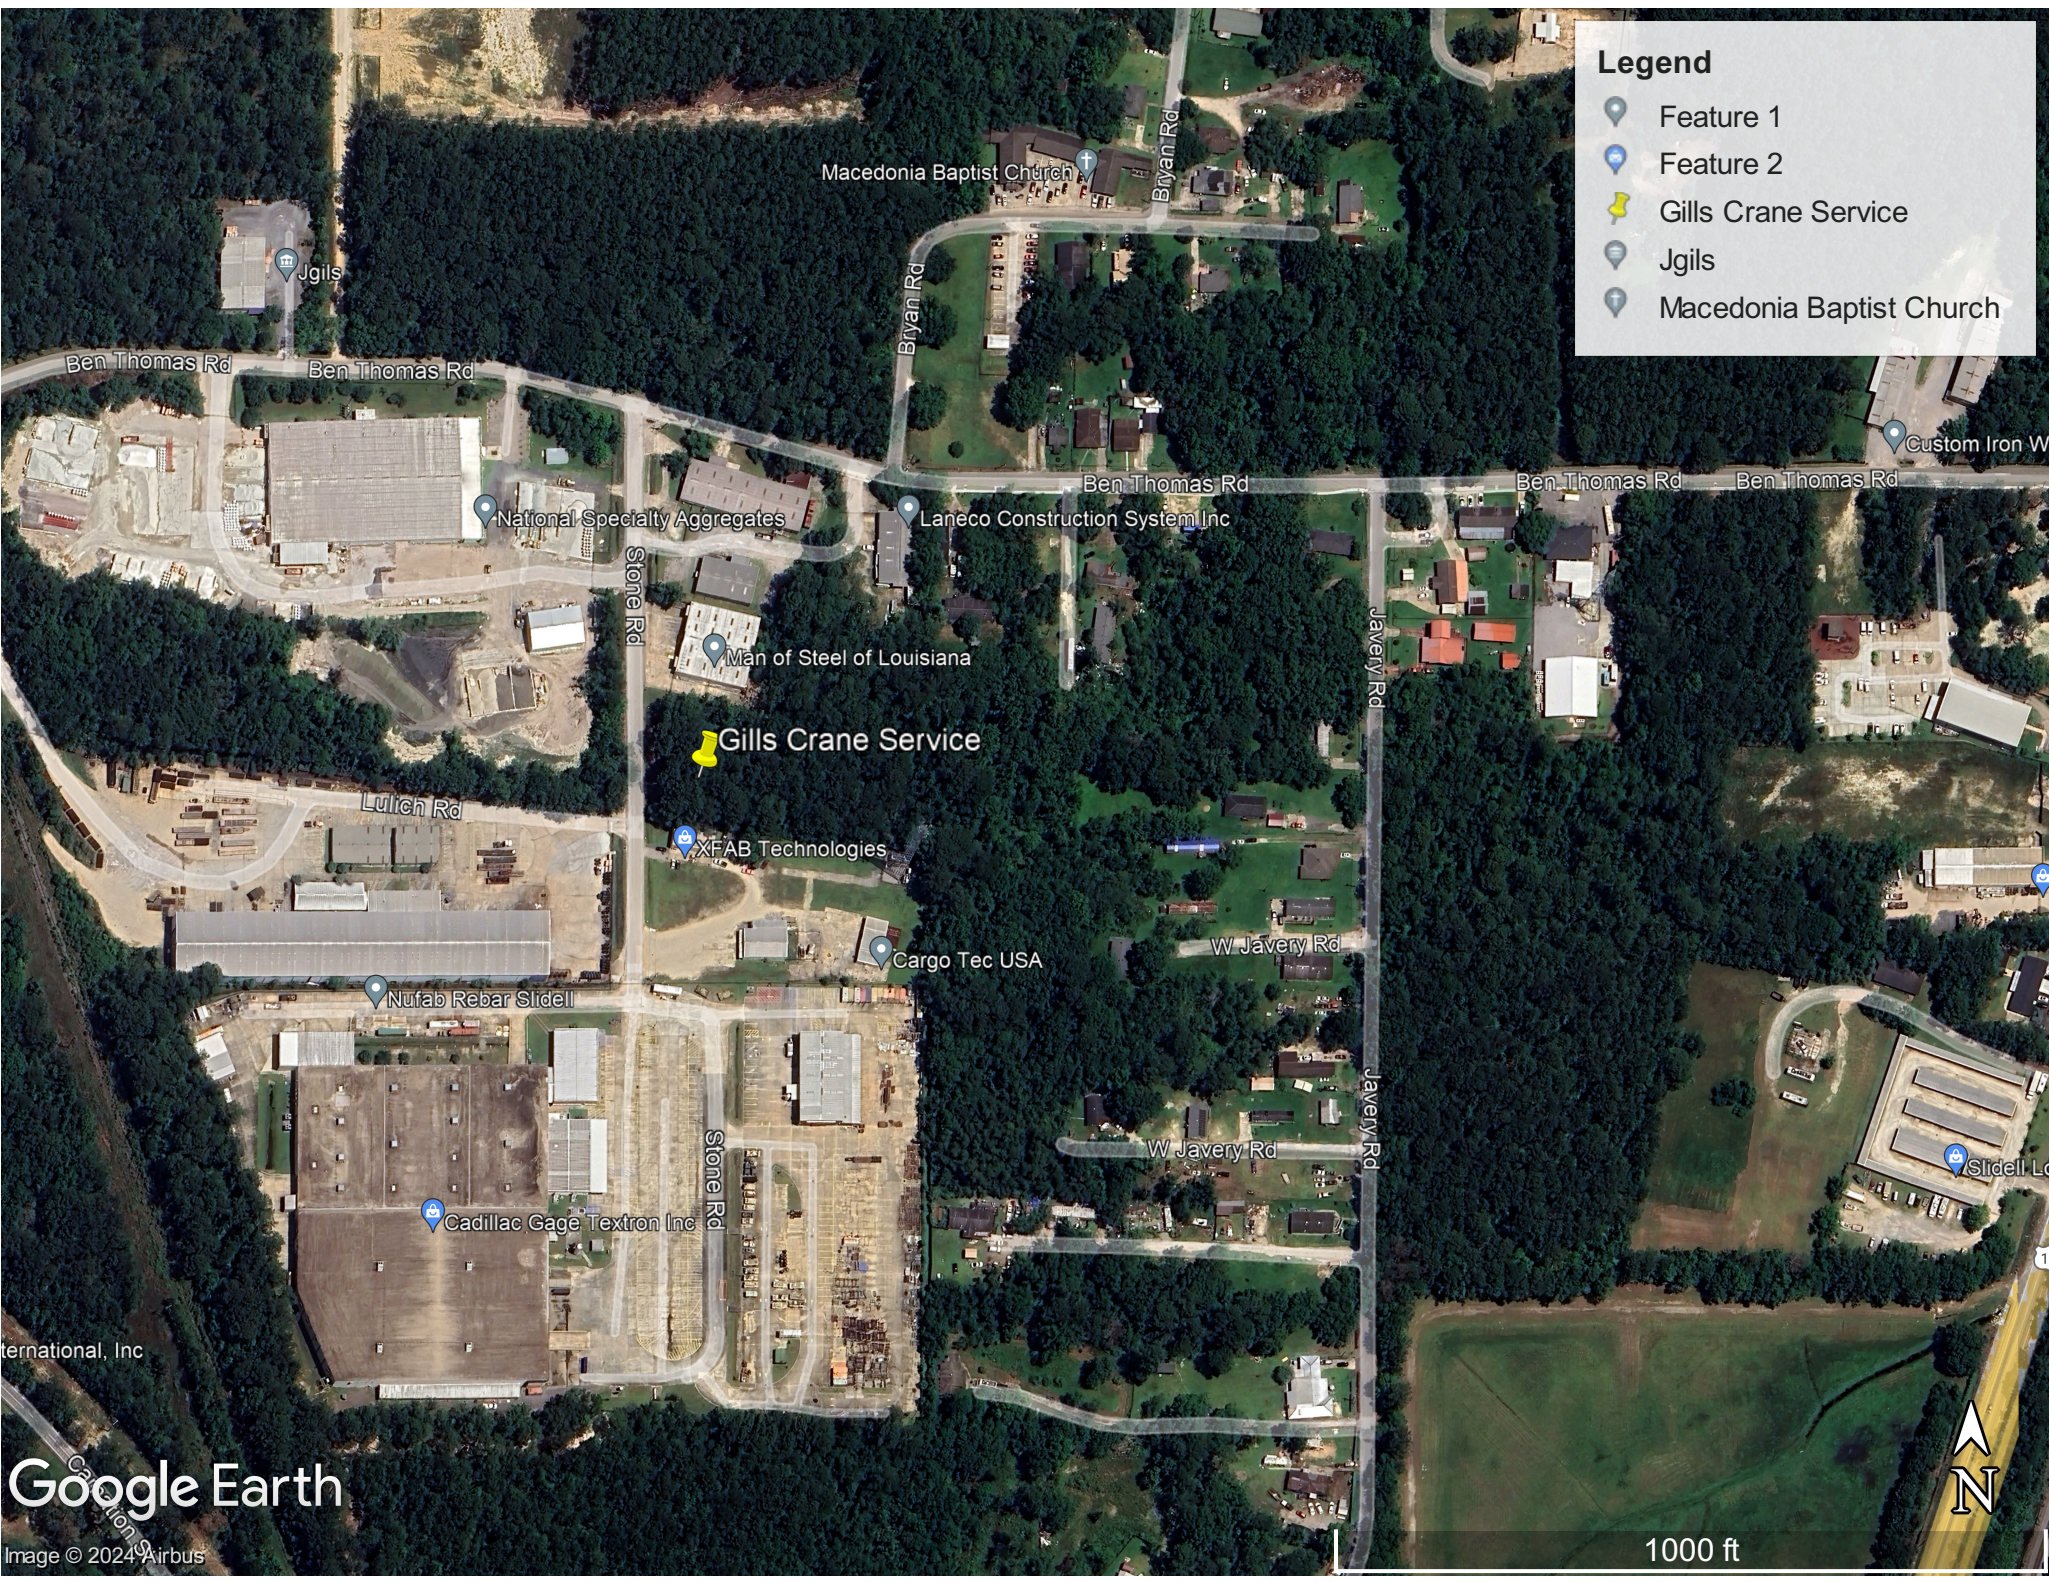

Legend

-  Feature 1
-  Feature 2
-  Gills Crane Service
-  Jgils
-  Macedonia Baptist Church

Google Earth

Image © 2024 Airbus

1000 ft