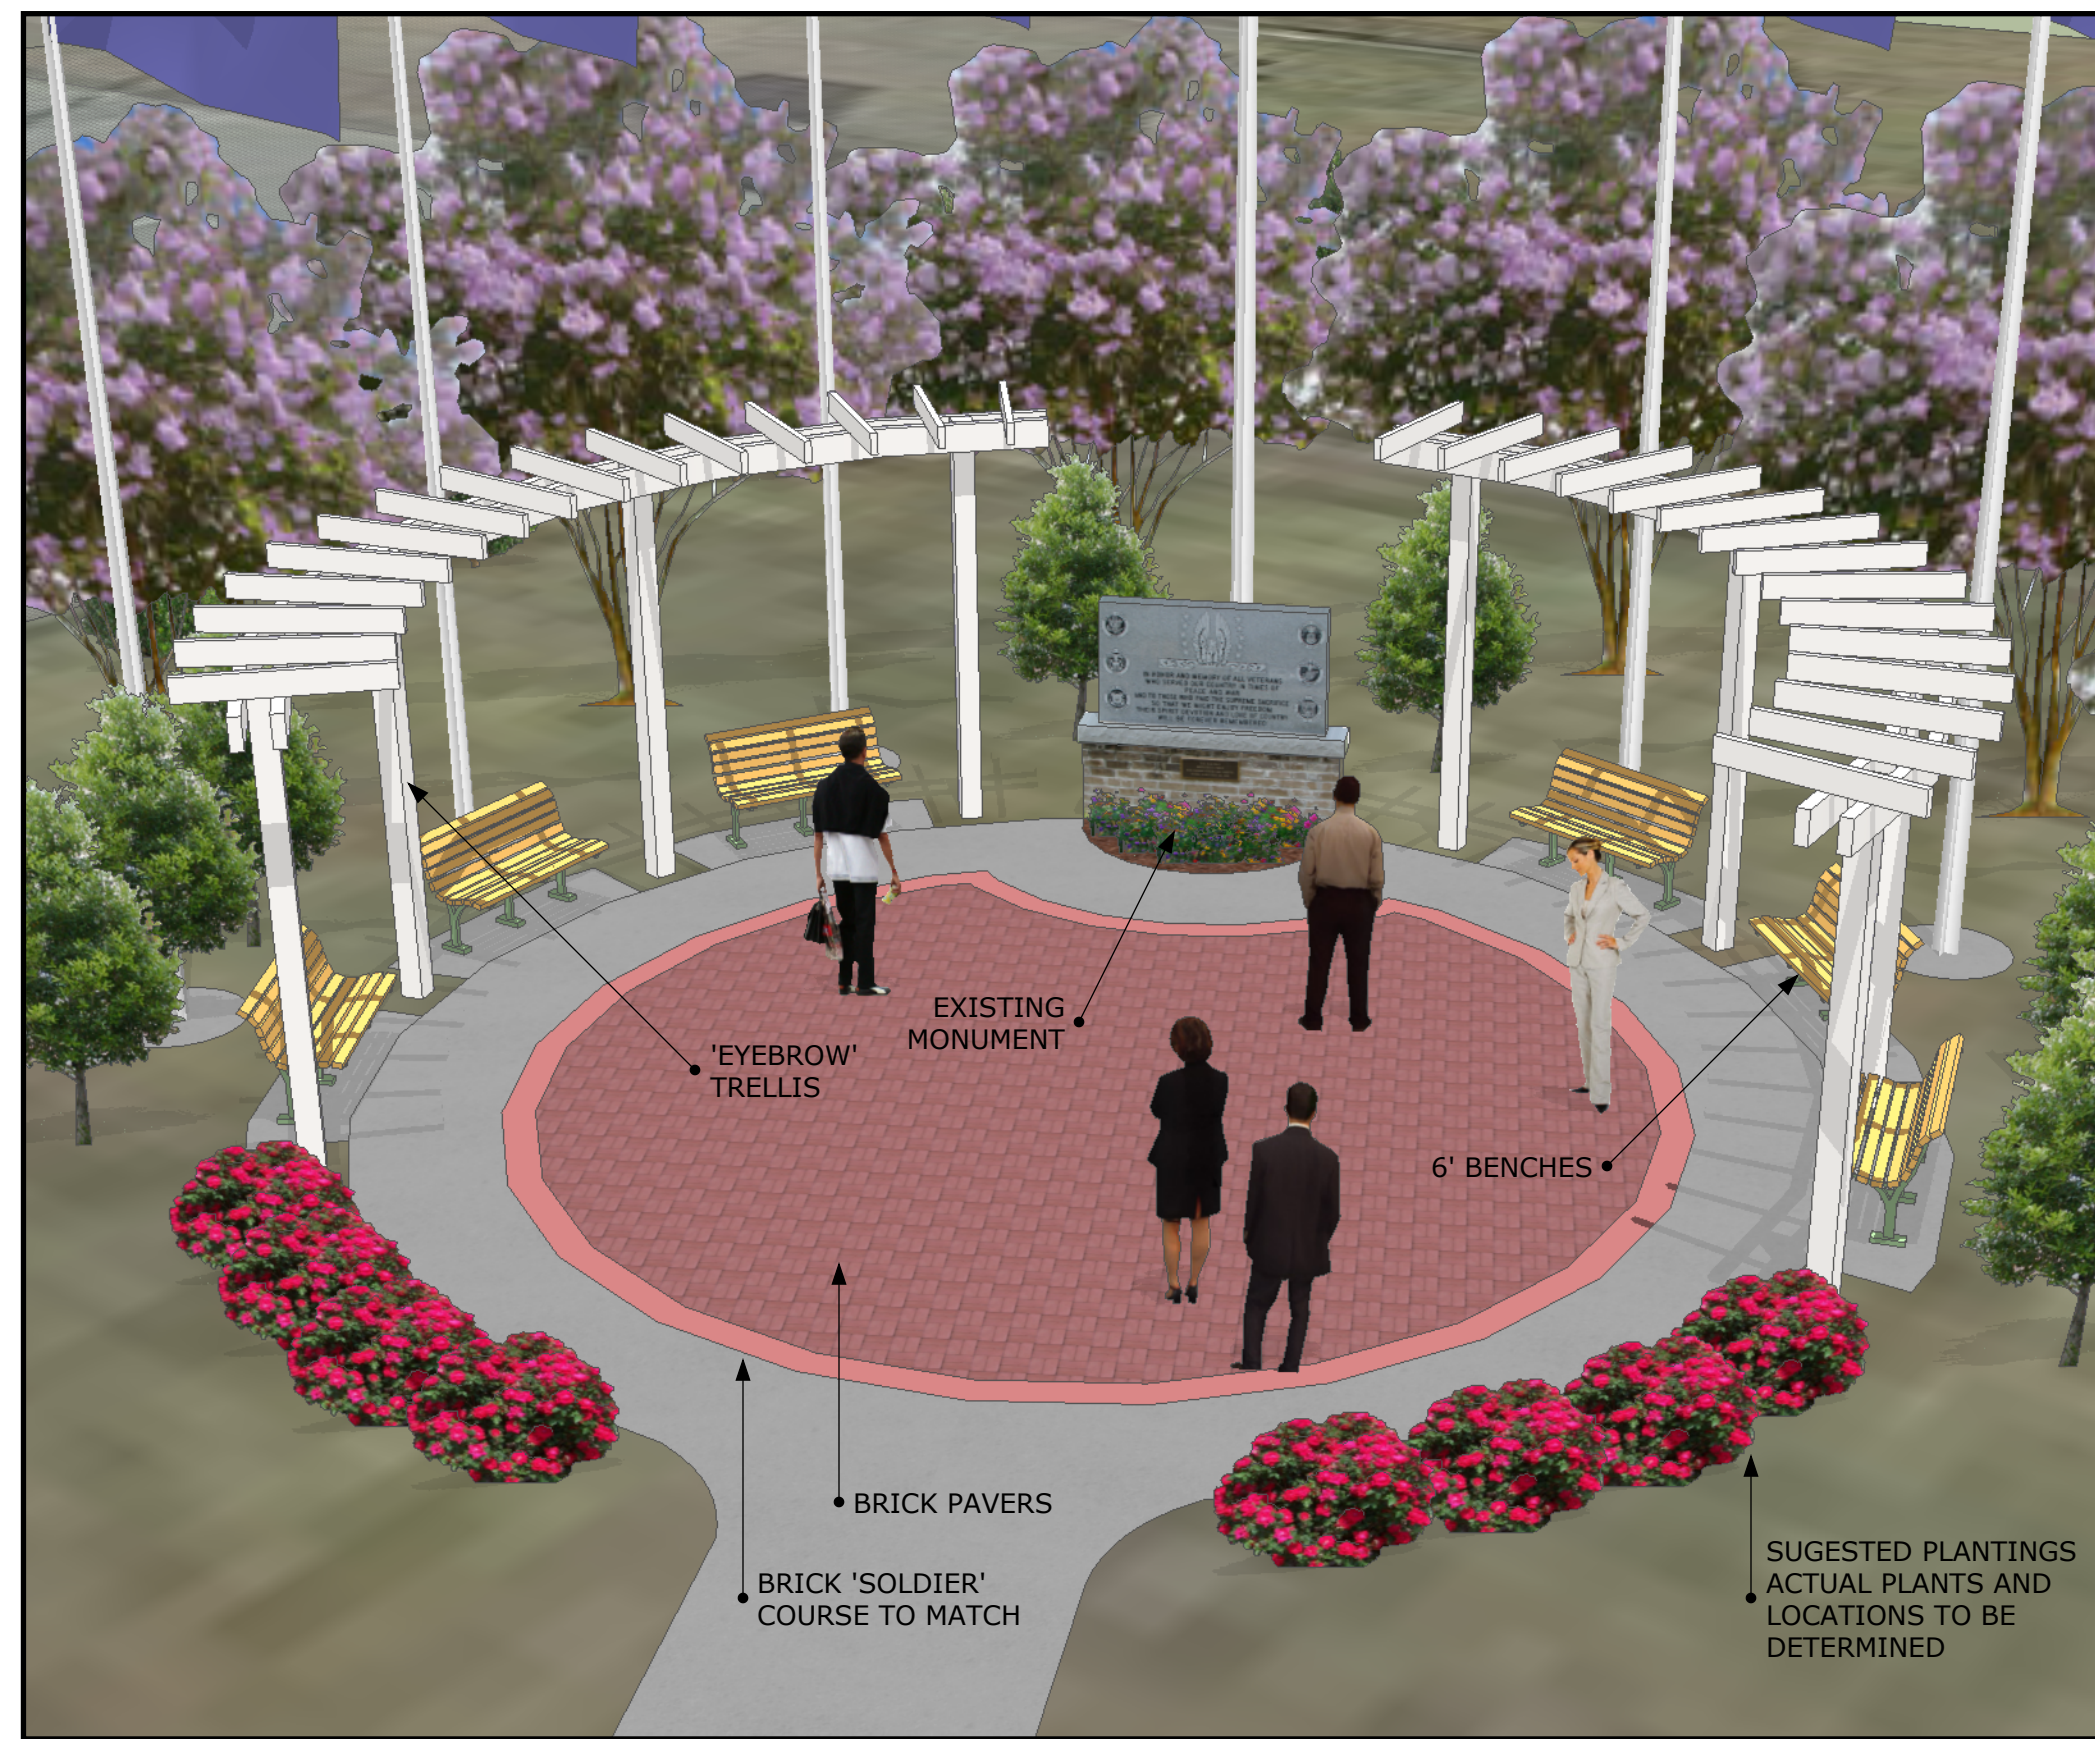

A
1 Conceptual Site Plan
Scale: 1" = 40'

A
3 Artistic Rendering
Scale: N.T.S.

A
4 Artistic Rendering
Scale: N.T.S.

A
2 Memorial Plaza Detail
Scale: 1" = 8'

A
5 Artistic Rendering
Scale: N.T.S.

Greg Cantrell inc.
land design group

847 Galvez Street - Ste 101e
Mandeville, Louisiana 70448
504-468-8481

554 Old Spanish Trail
Slidell, Louisiana 70458
985-649-5832

Slidell Memorial Park

Conceptual Plan 'A'

Slidell, Louisiana

4-23-2013