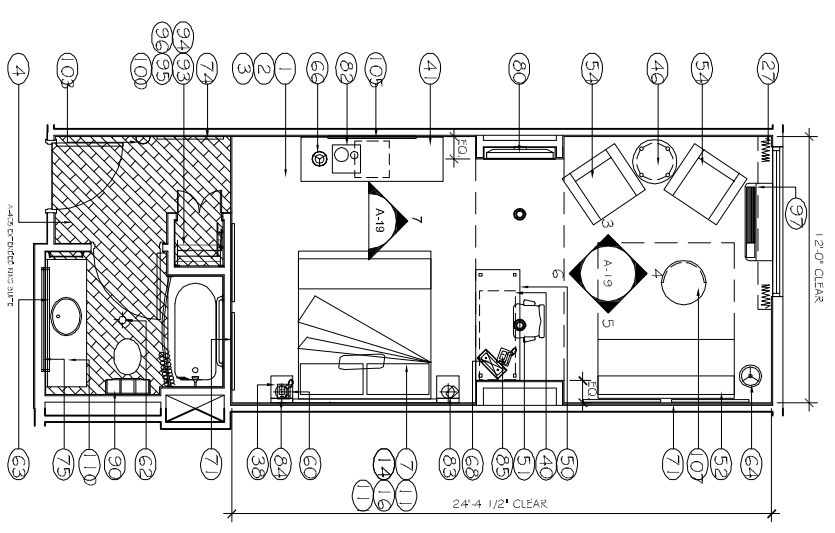

1 DIMENSIONAL CONTROL PLAN
SCALE: 1/4" = 1'-0"

3 GUESTROOM ELEVATION
SCALE: 3/8" = 1'-0"

4 GUESTROOM ELEVATION
SCALE: 3/8" = 1'-0"

6 GUESTROOM ELEVATION
SCALE: 3/8" = 1'-0"

2 FURNITURE PLAN
SCALE: 1/4" = 1'-0"