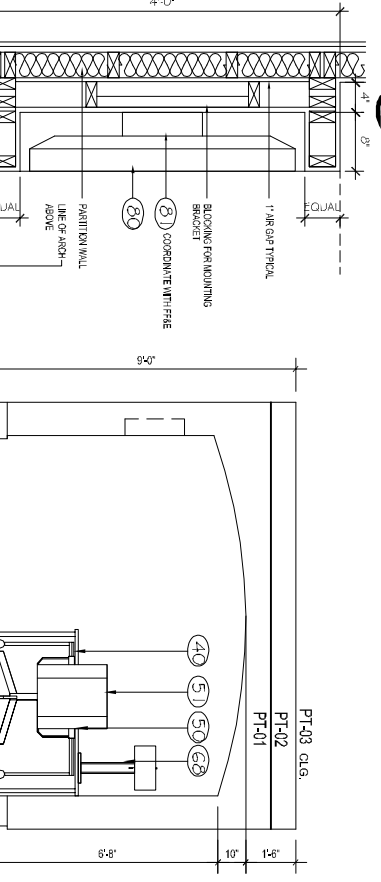

5 GUESTROOM ELEVATION
SCALE: 3/8" = 1'-0"

8 DETAIL "A" (RECESS FOR TV)
SCALE: 1" = 1'-0"

7 GUESTROOM ELEVATION
SCALE: 3/8" = 1'-0"