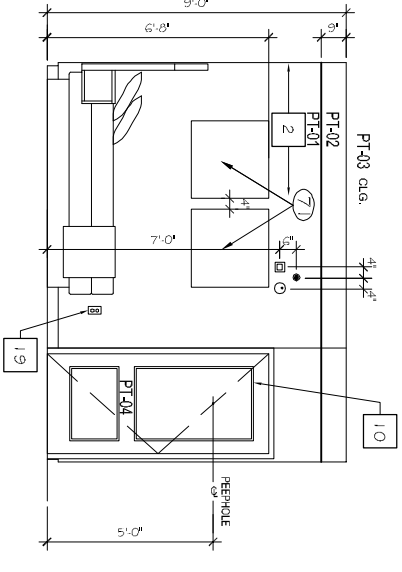

1 DIMENSIONAL CONTROL PLAN
SCALE: 1/4" = 1'-0"

3 GUESTROOM ELEVATION
SCALE: 3/8" = 1'-0"

4 GUESTROOM ELEVATION
SCALE: 3/8" = 1'-0"

6 GUESTROOM ELEVATION
SCALE: 3/8" = 1'-0"

2 FURNITURE PLAN
SCALE: 1/4" = 1'-0"