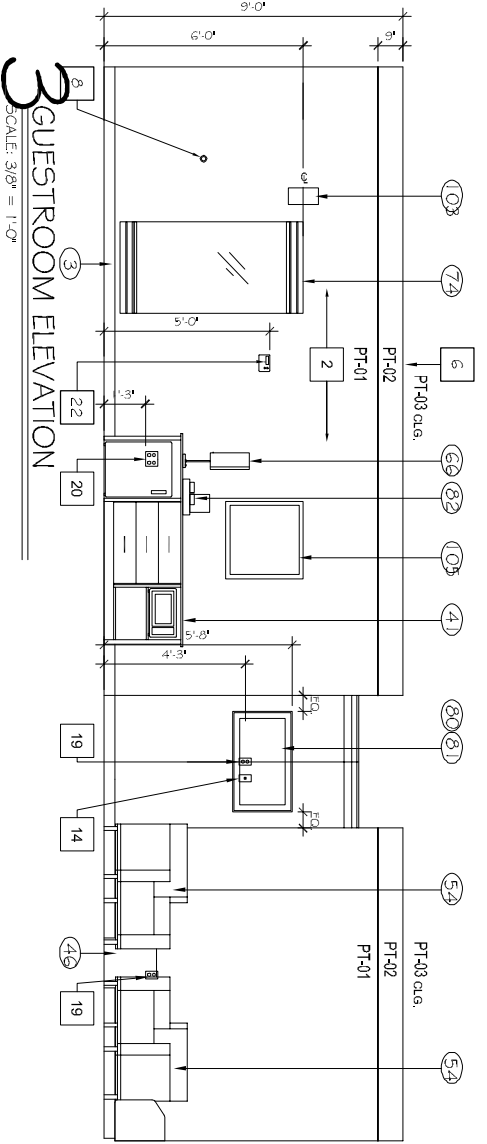

1 DIMENSIONAL CONTROL PLAN
SCALE: 1/4" = 1'-0"

3 GUESTROOM ELEVATION
SCALE: 3/8" = 1'-0"

4 GUESTROOM ELEVATION
SCALE: 3/8" = 1'-0"

6 GUESTROOM ELEVATION
SCALE: 3/8" = 1'-0"

2 FURNITURE PLAN
SCALE: 1/4" = 1'-0"