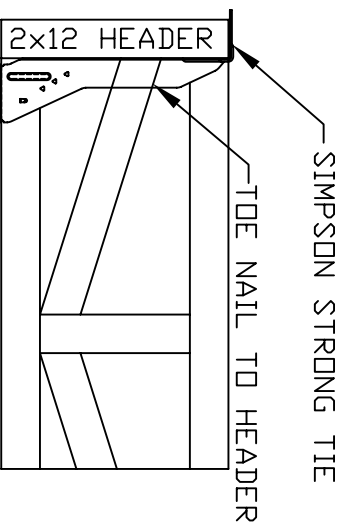

2 - 2x12 HEADERS W/SIMPSON STRONG TIE
NOT TO SCALE

2x12 HEADER W/SIMPSON STRONG TIE
NOT TO SCALE

WHEN CUTTING TRUSS IN MIDDLE OF
A BRACE TOE NAIL BRACE TO 2x12 HEADER