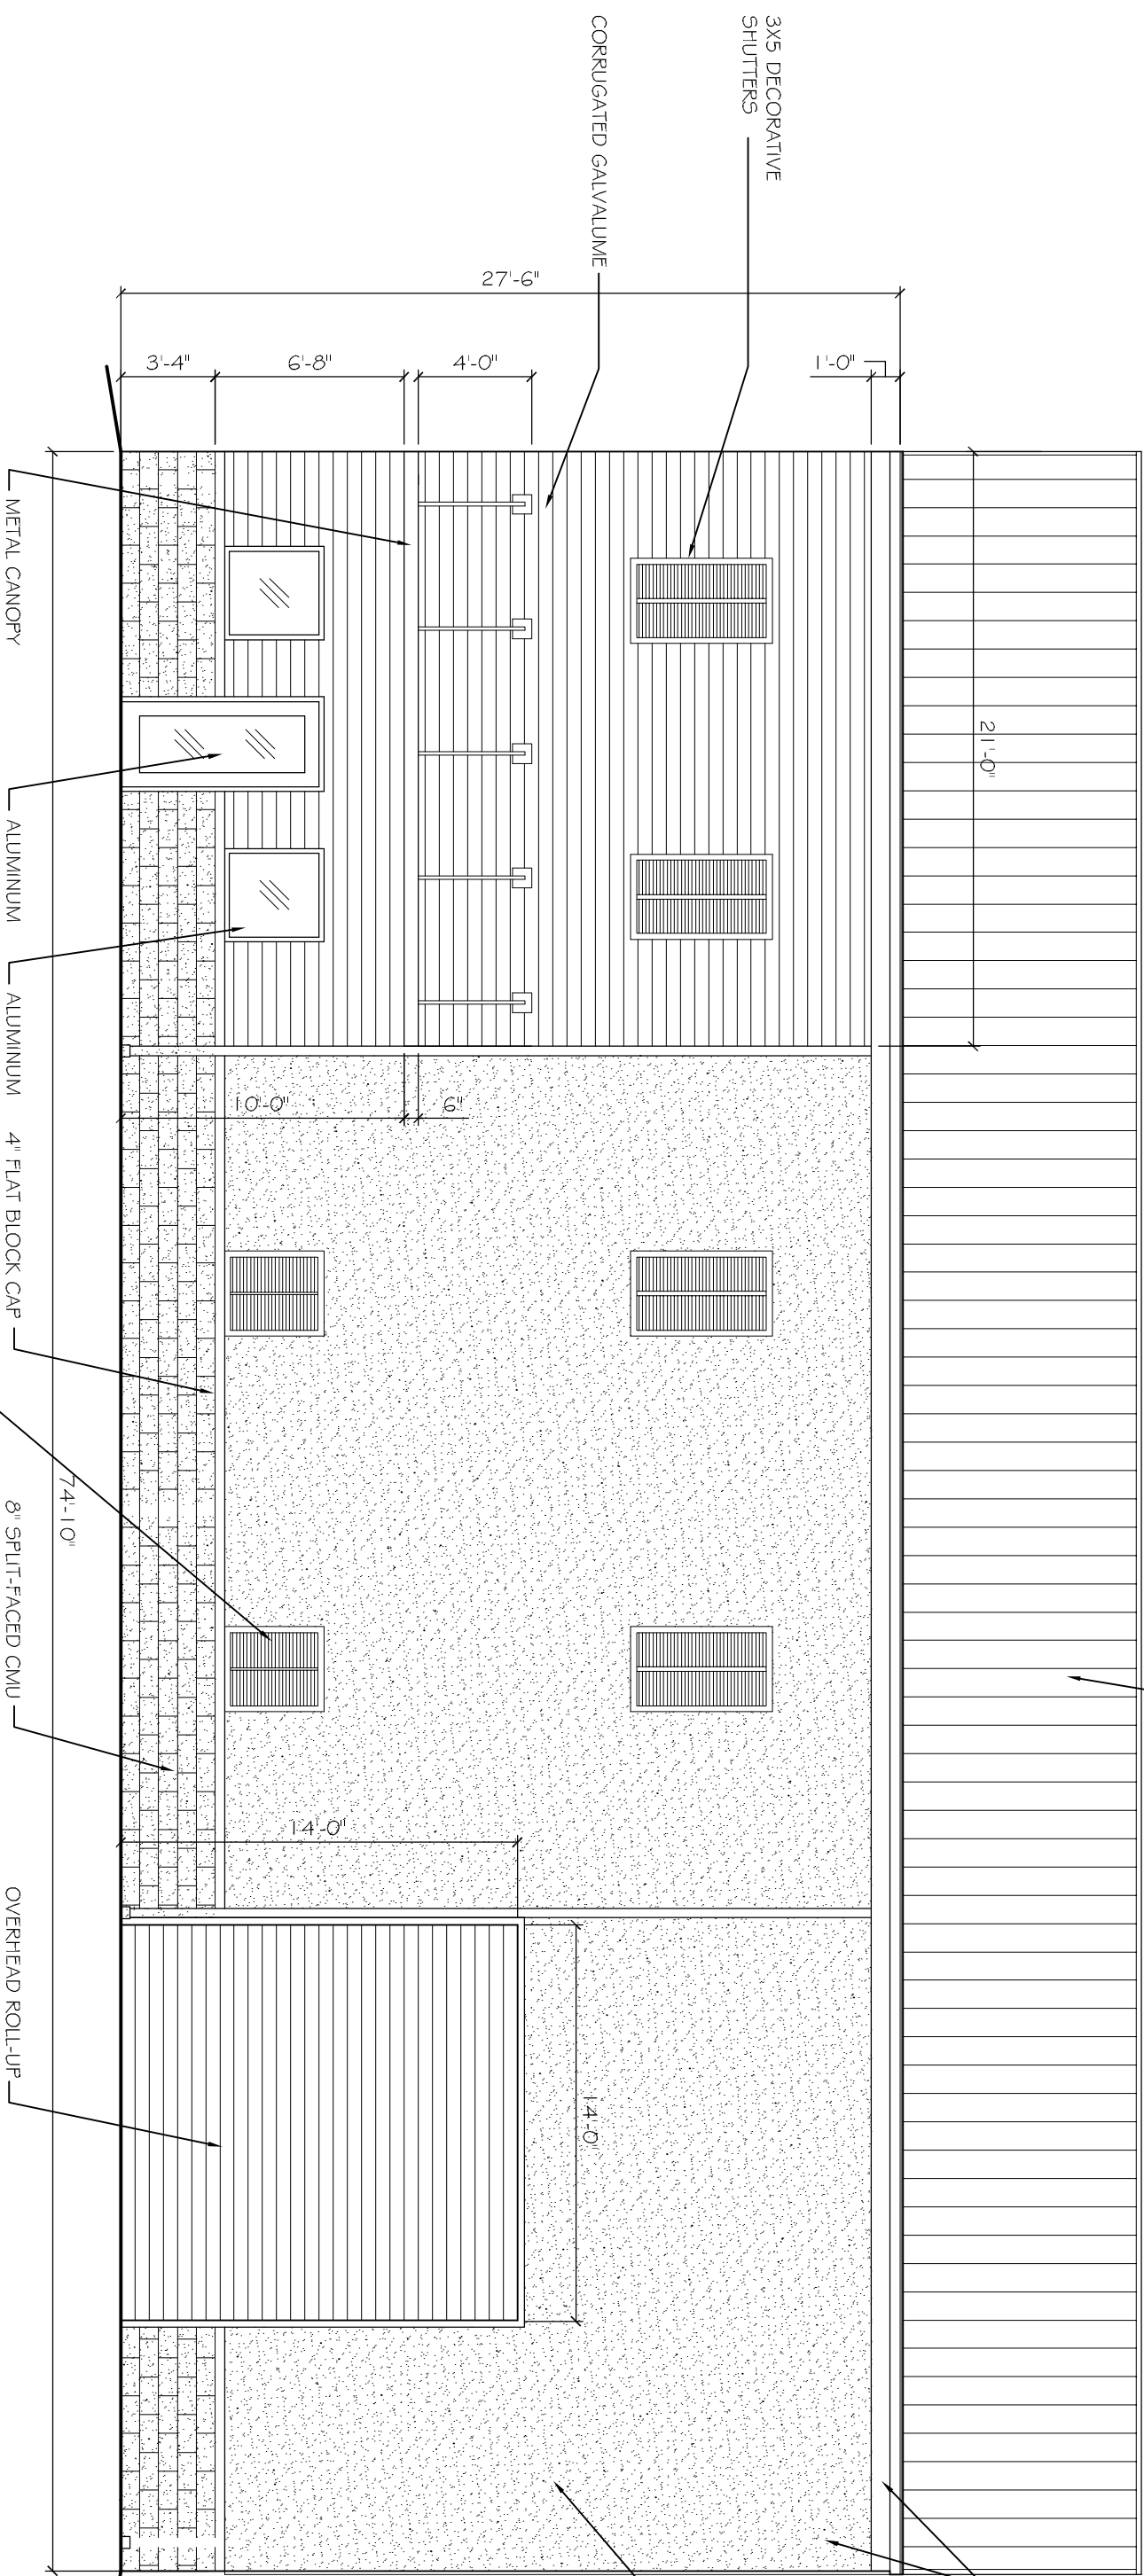

**FRONT ELEVATION**  
 SCALE: 1/4" = 1'-0"

METAL DOWNSOUTS  
 AND GUTTER

GALVALUME  
 ROOF PANELS

FFIS

METAL CANOPY  
 ALUMINUM STOREFRONT DOOR UNIT  
 ALUMINUM STOREFRONT WINDOWS, TYP.  
 4" FLAT BLOCK CAP  
 3X3 DECORATIVE SHUTTERS

**FRONT ELEVATION**  
 SCALE: 1/4" = 1'-0"

OVERHEAD ROLL-UP  
 METAL DOOR