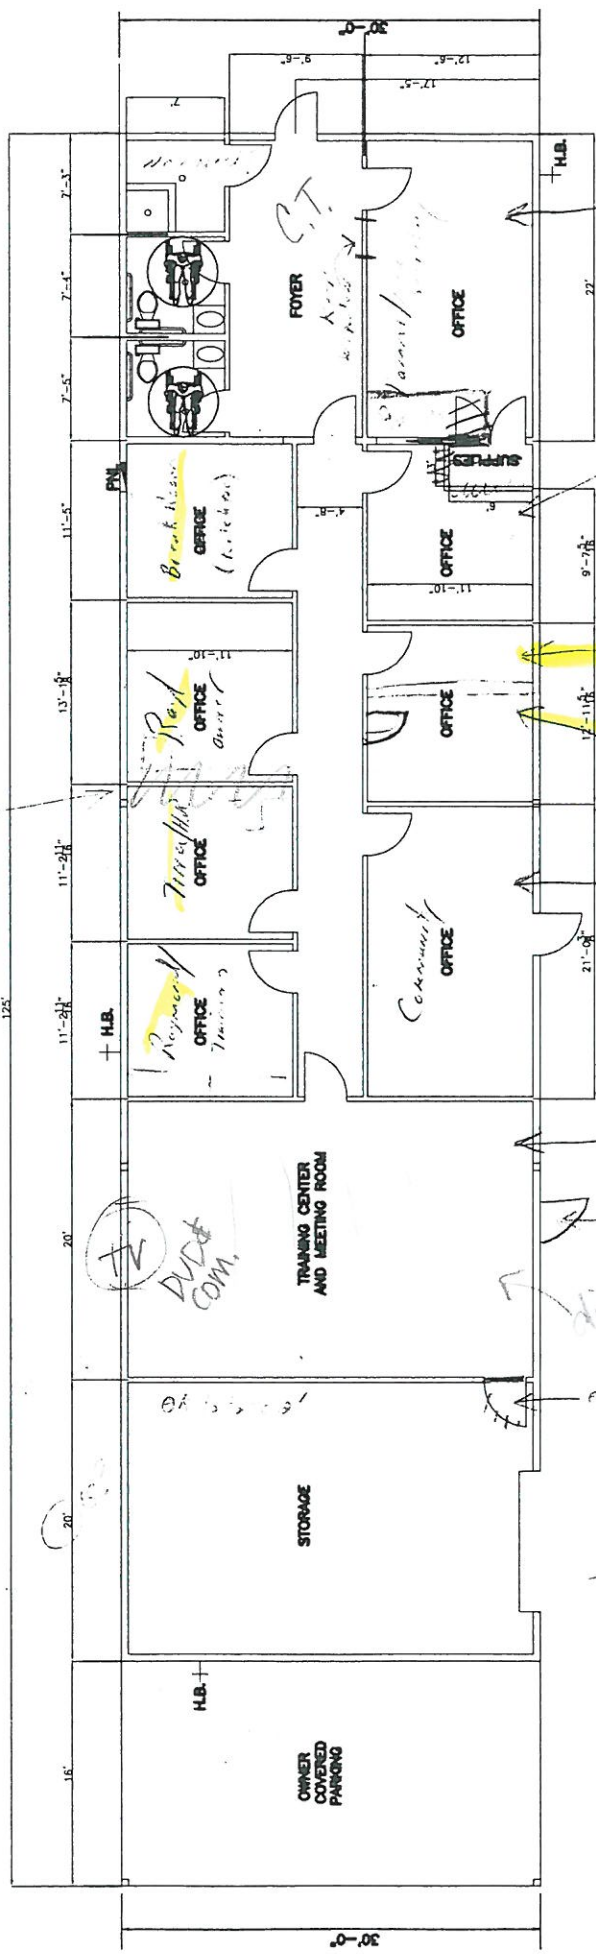

Fax
 985-863-0460

General
 4'8" hall width enough?
 glass walls?
 Mechanicals?
 A/C
 TV
 lights
 phone
 - who specs materials?
 15 3000 sq ft

flipsets?

long table
 in "conference" room

- Nursery
- Linen room
- Coat closet
- Storage

Reception, paper office
 - 2 people / 2 computer desks
 - main phone
 (- cop, reception f...?)

File, Mail Room:
 - (12) 18" file cabinets of in 4 rows
 - copy machine
 - middle "prep" table

Nursery/End Crub

dim light

9' ceiling
 2x2 lights
 C.T.
 Transom
 1' x 6'
 or 2' x 6'