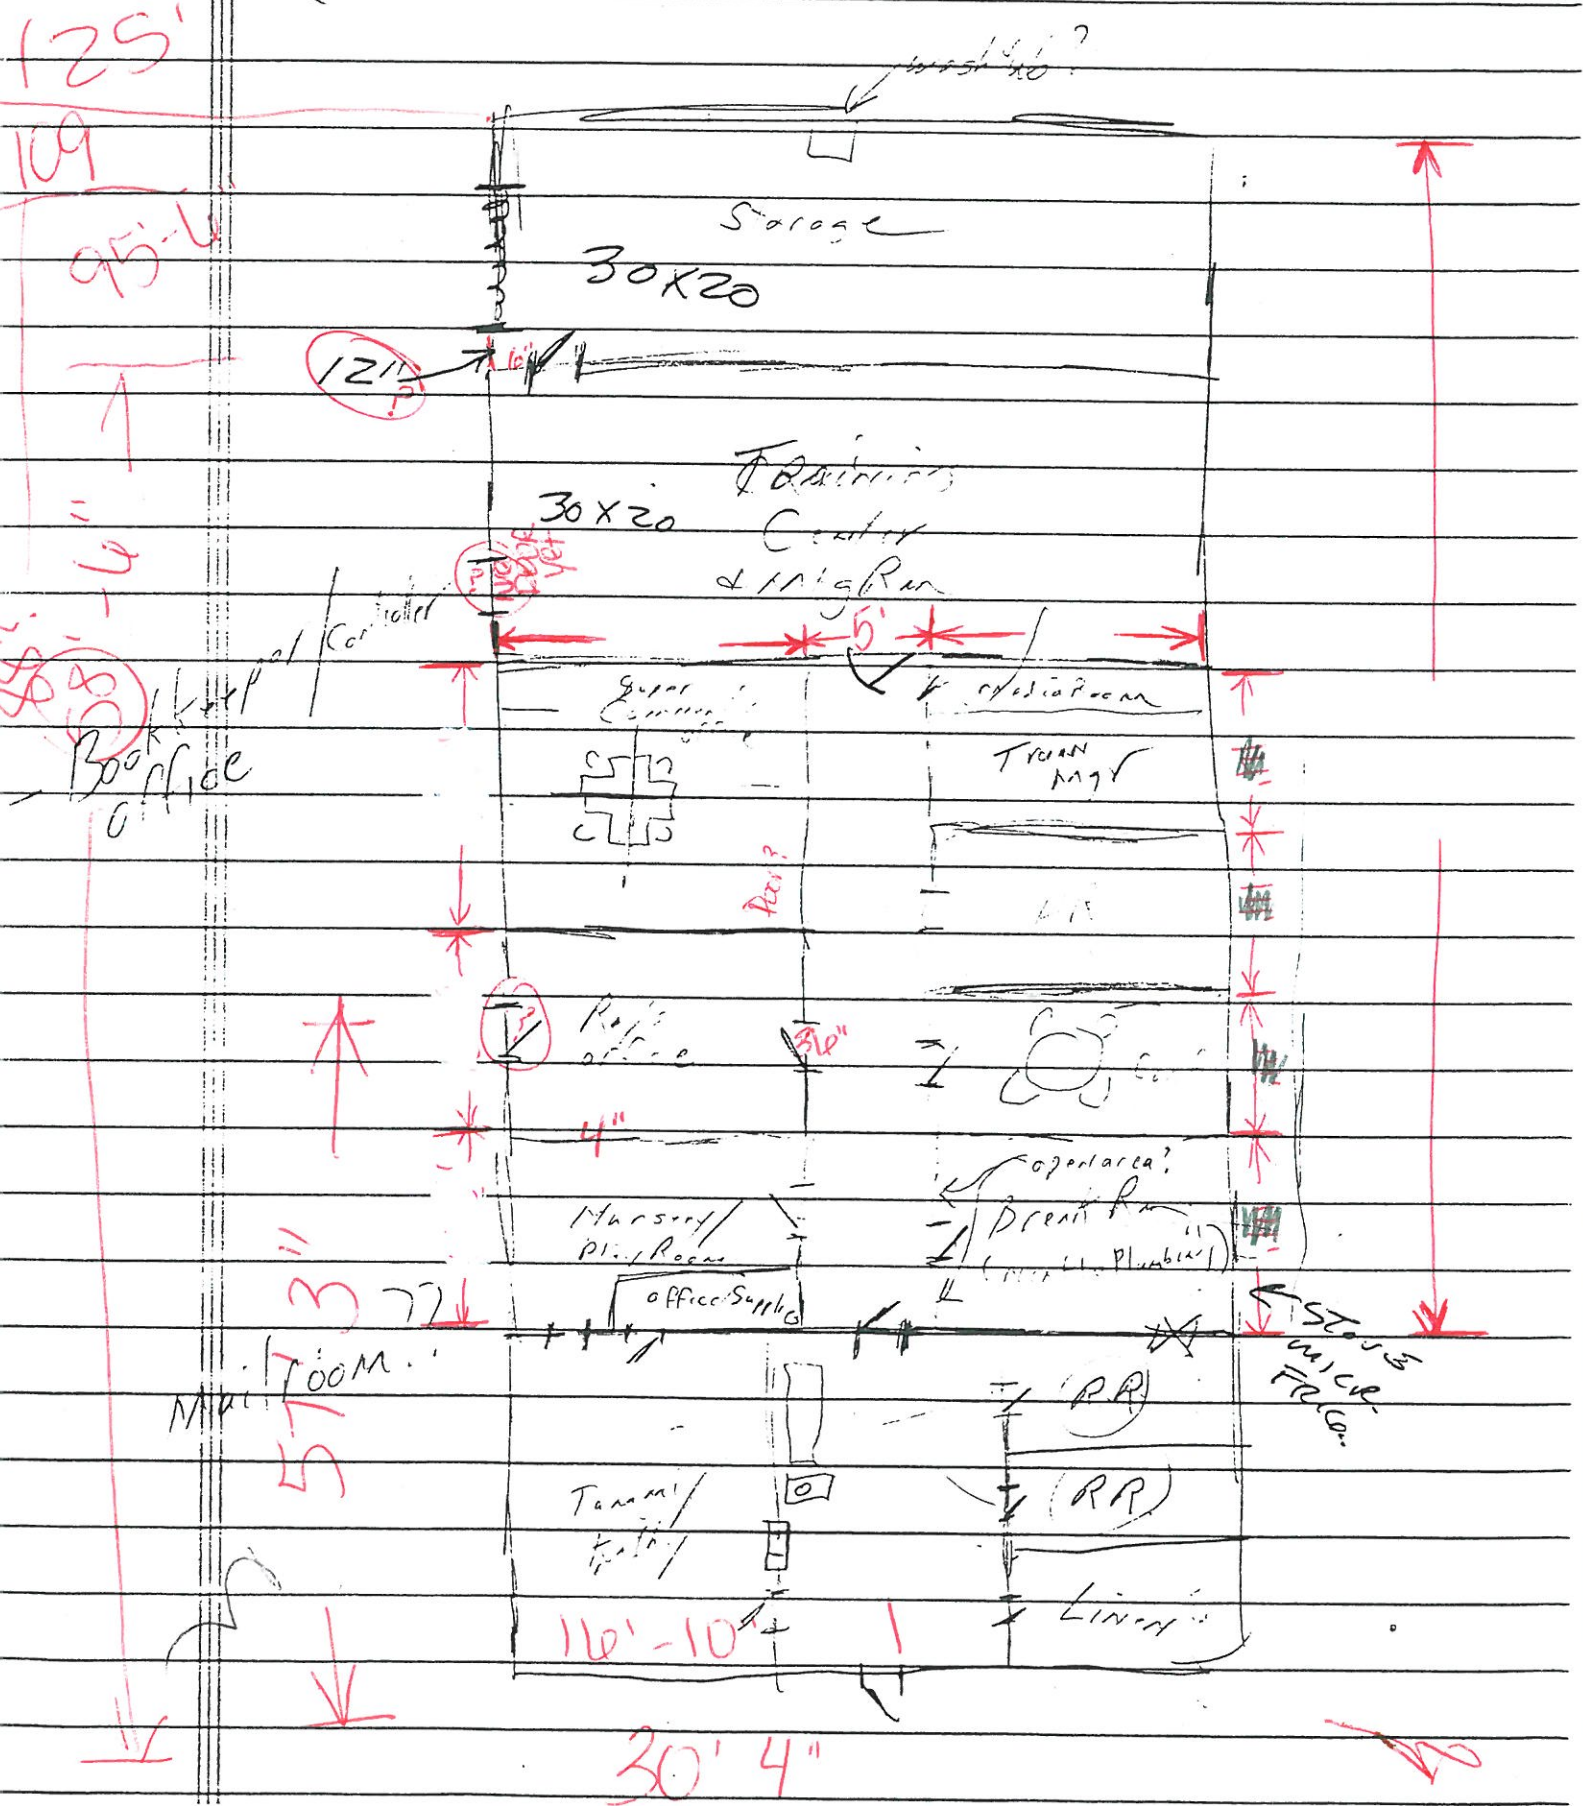

- permits?
- windows?
- emergency exits?

- Supply closet(s)
- Mail Room

COVER

125'

109

95'-6"

6'-6"

Book Office

3'-0"

3'-7"

Mail Room

5'-7"

110'-10"

30' 4"

- Supply closet(s)
- Mail Room

- permits?
- windows?
- emergency exits?