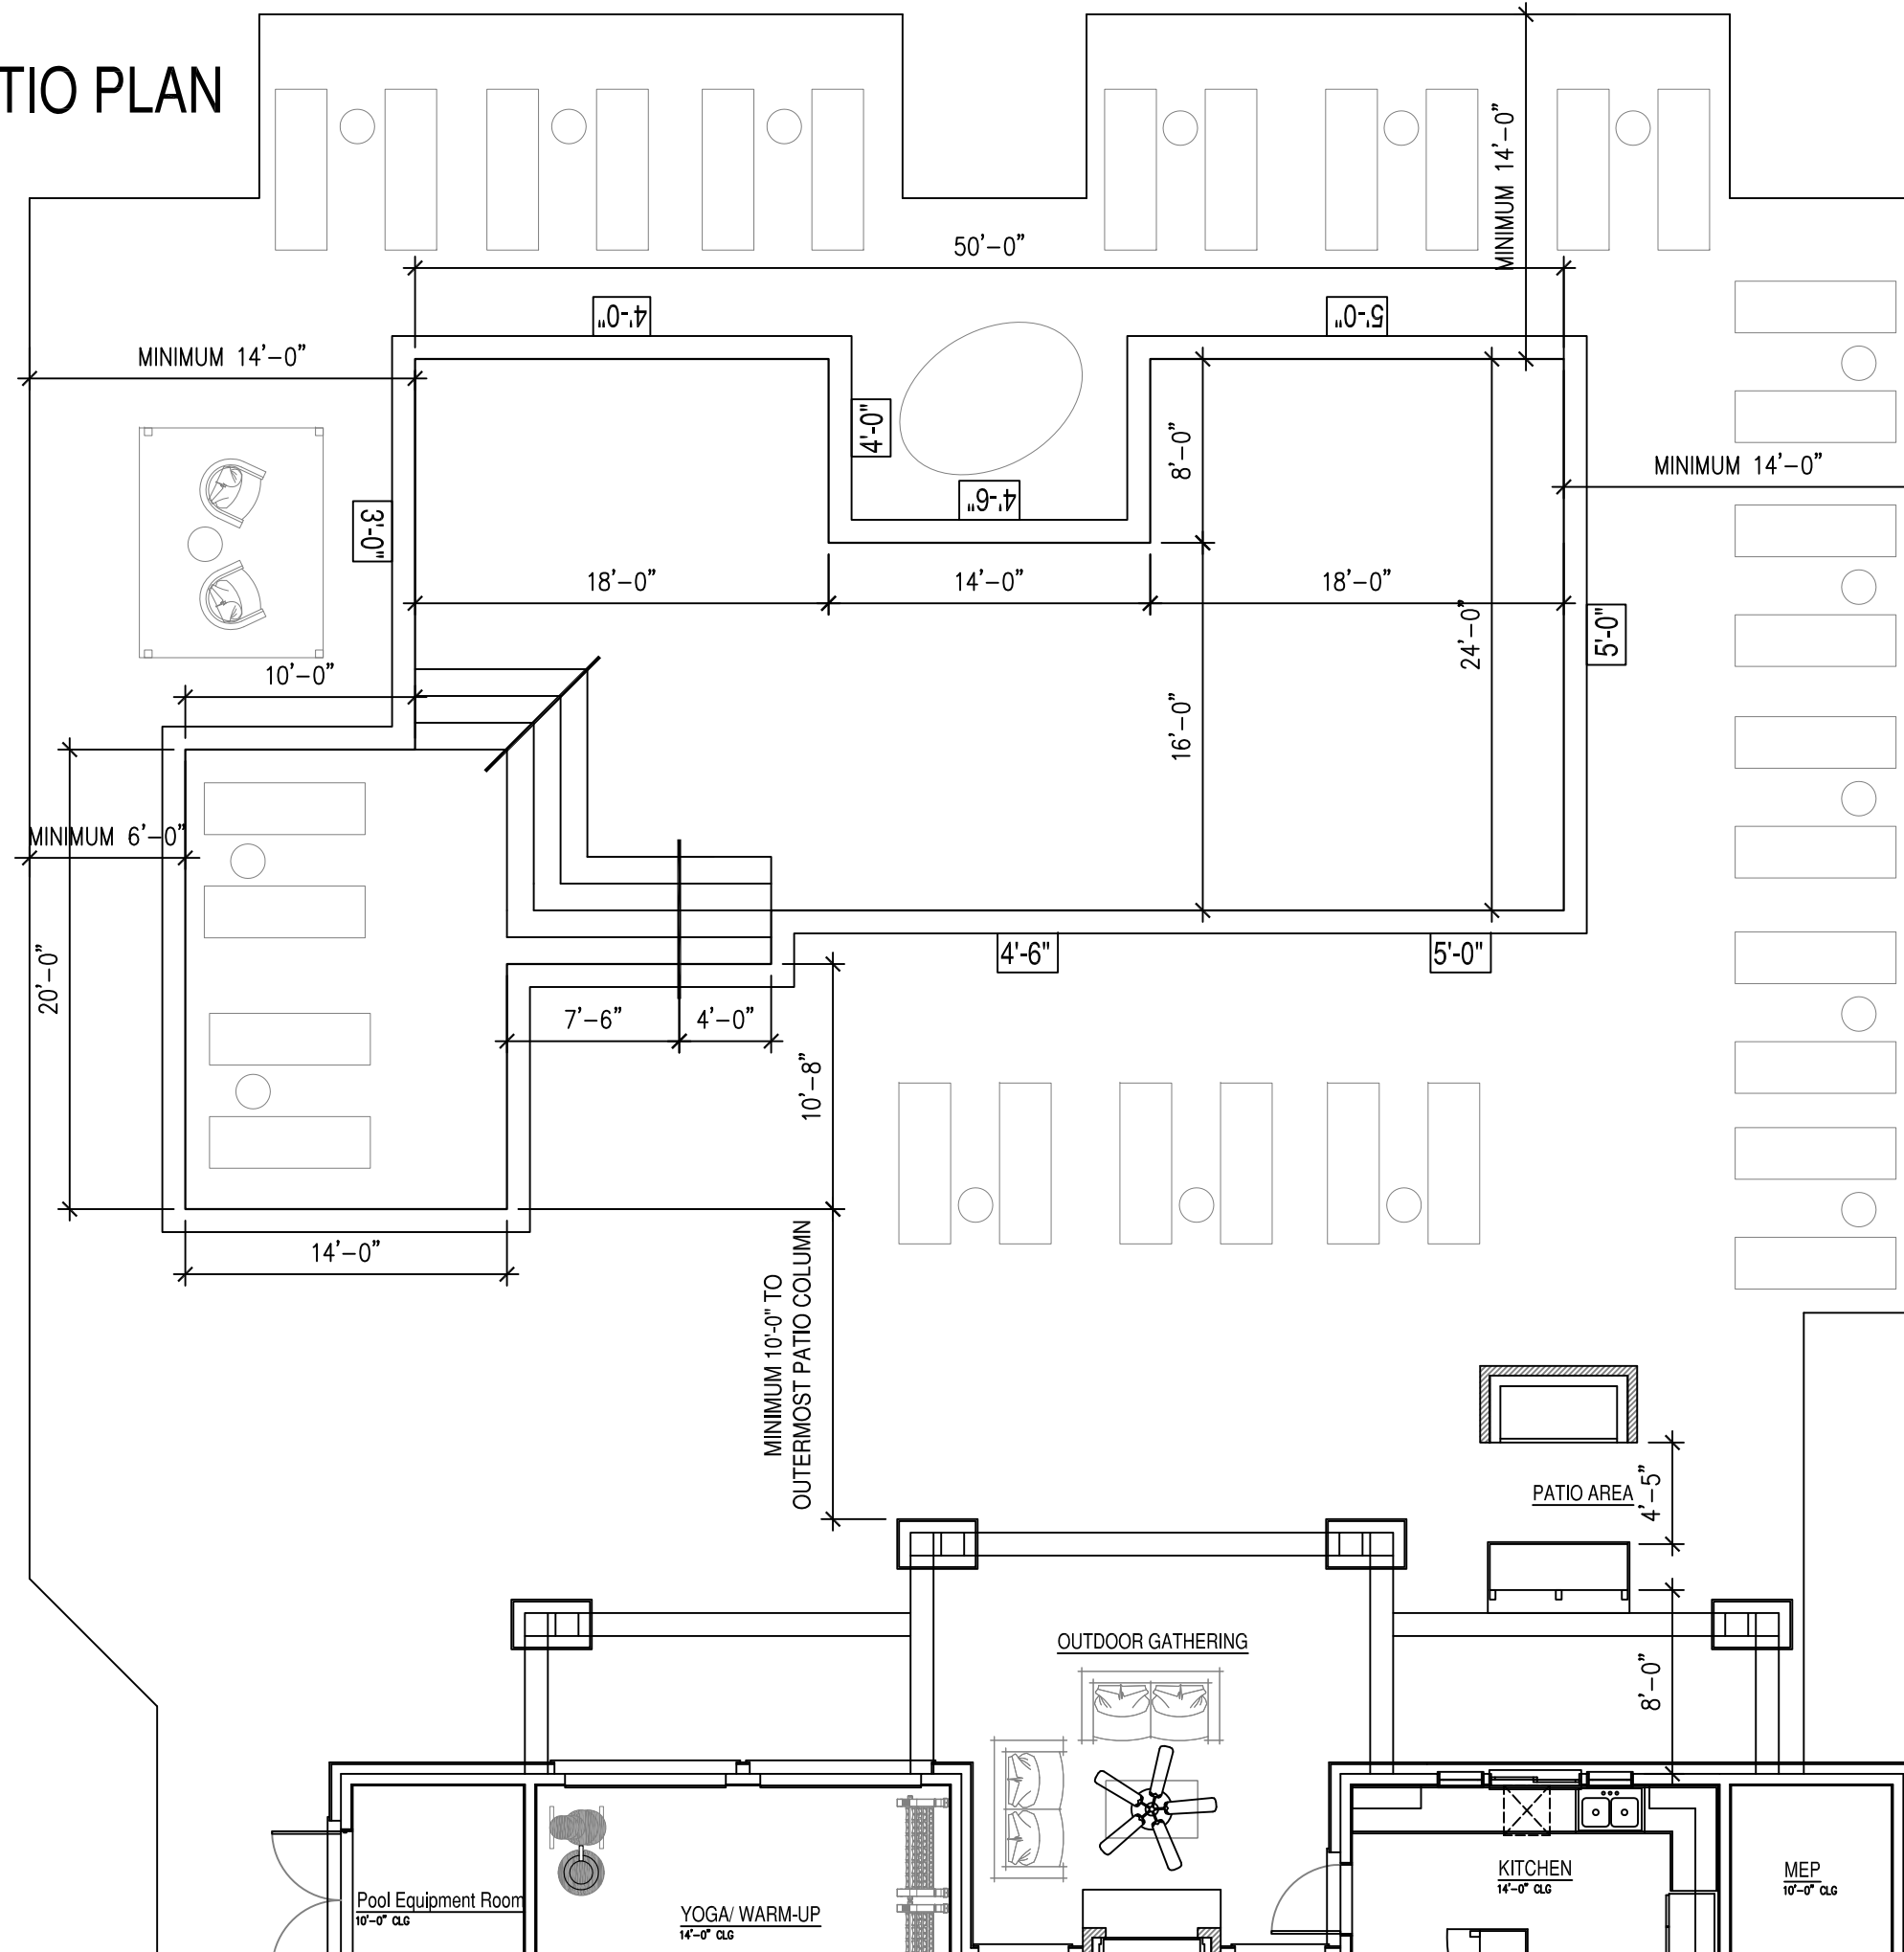

POOL & PATIO PLAN

SCALE: 1/8" = 1'-0"

NOTES

ACTUAL LINEAL FENCE PATH
VARIES PER SITE CONDITIONS