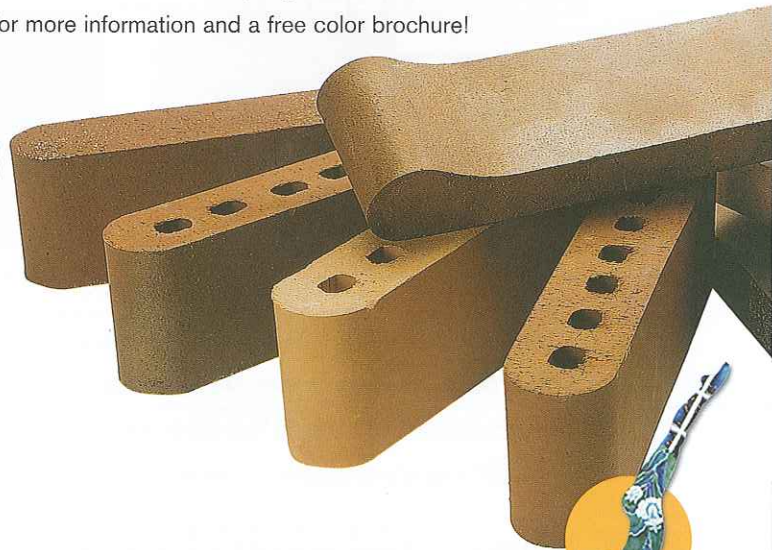

Bricks/Brick Coping

Brick and Tile shown in photo above are Sunset Red Brick Coping and Akron Field Royal Blue KAK305.

NPTG carries one of the largest selections of **Brick Coping** available anywhere.

Please contact your local office for more information and a free color brochure!

Safety Grip Bullnose
also available!

To see how any of our tiles look installed, dive into our web site: www.nptgonline.com

Note: The shade of tiles or stone may vary within any given color – an inherent quality that enhances their beauty. Visually check the actual shade before installation.