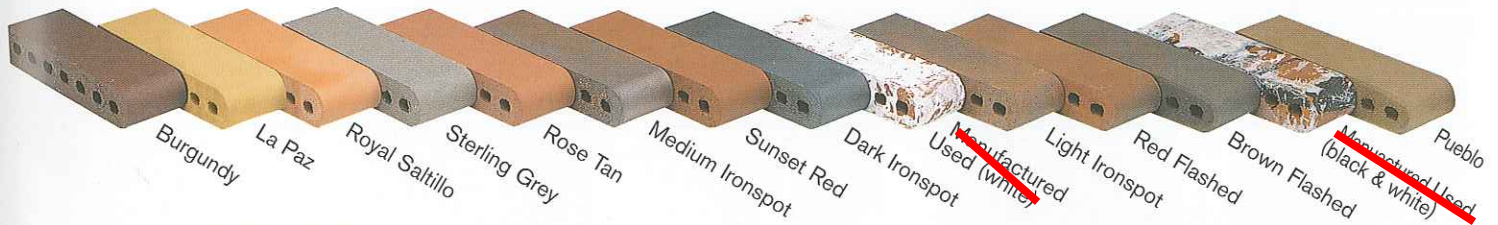

Bricks/Brick Coping

Brick and Tile shown in photo above are Sunset Red Brick Coping and Akron Field Royal Blue KAK305.

NPTG carries one of the largest selections of **Brick Coping** available anywhere.

Please contact your local office for more information and a free color brochure!

Safety Grip Bullnose
also available!

To see how any of our tiles look installed, dive into our web site: www.nptgonline.com

Note: The shade of tiles or stone may vary within any given color – an inherent quality that enhances their beauty. Visually check the actual shade before installation.