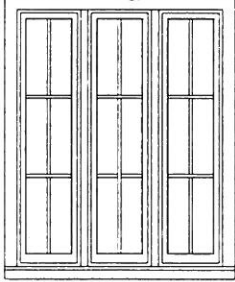

Do you have a better looking window to put above Sink? Client was thinking orig. about a "Scalloped" window - Don't know what that would look like. wants it to be

A casement

TO: Jason - 4 pgs TOTAL

From: Christy Sammel Engineering

FRONT

18x72 18x72 18x72

Casements

This Has to Be
A triple Because
of Space
Constraints.

36x72 Sash

Door

Door

Client likes this
look on Windows
what could you
Suggest to give same
look on Sash Windows?