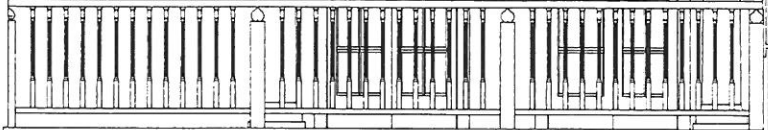

FRONT

18x72 18x72 18x72

Casements

This Has to Be
A triple Because
of Space
Constraints.

36x72 Sash

Door

Door

Client likes this
look on Windows
what could you
Suggest to give same
look on Sash Windows?