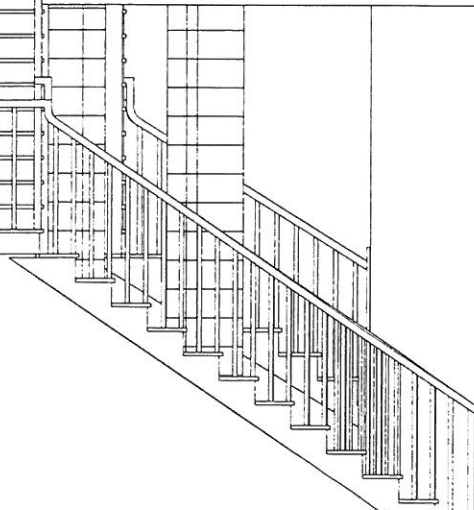

Do you have a better looking window to put above Sink? Client was thinking orig. about a "Scalloped" window - Don't know what that would look like. wants it to be

A casement

TO: Jason - 4 pgs TOTAL

From: Christy Sammel Engineering

FRONT

18x72 18x72 18x72

Casements

This Has to Be
A triple Because
of Space
Constraints.

36x72 Sash

Door

Door

Client likes this
look on Windows
what could you
Suggest to give same
look on Sash Windows?