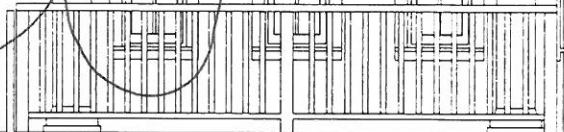

FRONT

18x72 18x72 18x72

Casements

This Has to Be
A triple Because
of Space
Constraints.

36x72 Sash

Door

Door

Client likes this
look on Windows
what could you
Suggest to give same
look on Sash Windows?