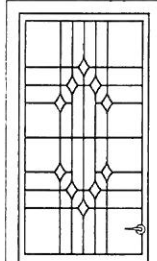

Do you have a better looking window to put above Sink? Client was thinking orig. about a "Scalloped" window - Don't know what that would look like. wants it to be

A casement

TO: Jason - 4 pgs TOTAL

From: Christy Sammel Engineering

FRONT

18x72 18x72 18x72

Casements

This Has to Be
A triple Because
of Space
Constraints.

36x72 Sash

Door

Door

Client likes this
look on Windows
what could you
Suggest to give same
look on Sash Windows?