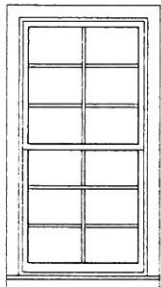

Do you have a better looking window to put above Sink? Client was thinking orig. about a "Scalloped" window - Don't know what that would look like. wants it to be

A casement

TO: Jason - 4 pgs TOTAL

From: Christy Sammel Engineering

FRONT

18x72 18x72 18x72

Casements

This Has to Be
A triple Because
of Space
Constraints.

36x72 Sash

Door

Door

Client likes this
look on Windows
what could you
Suggest to give same
look on Sash Windows?