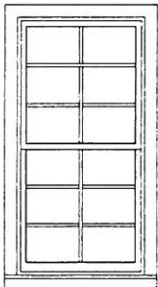

Do you have a better looking window to put above Sink? Client was thinking orig. about a "Scalloped" window - Don't know what that would look like. wants it to be

A casement

TO: Jason - 4 pgs TOTAL

From: Christy Sammel Engineering

FRONT

18x72 18x72 18x72

Casements

This Has to Be
A triple Because
of Space
Constraints.

36x72 Sash

Door

Door

Client likes this
look on Windows
what could you
Suggest to give same
look on Sash Windows?