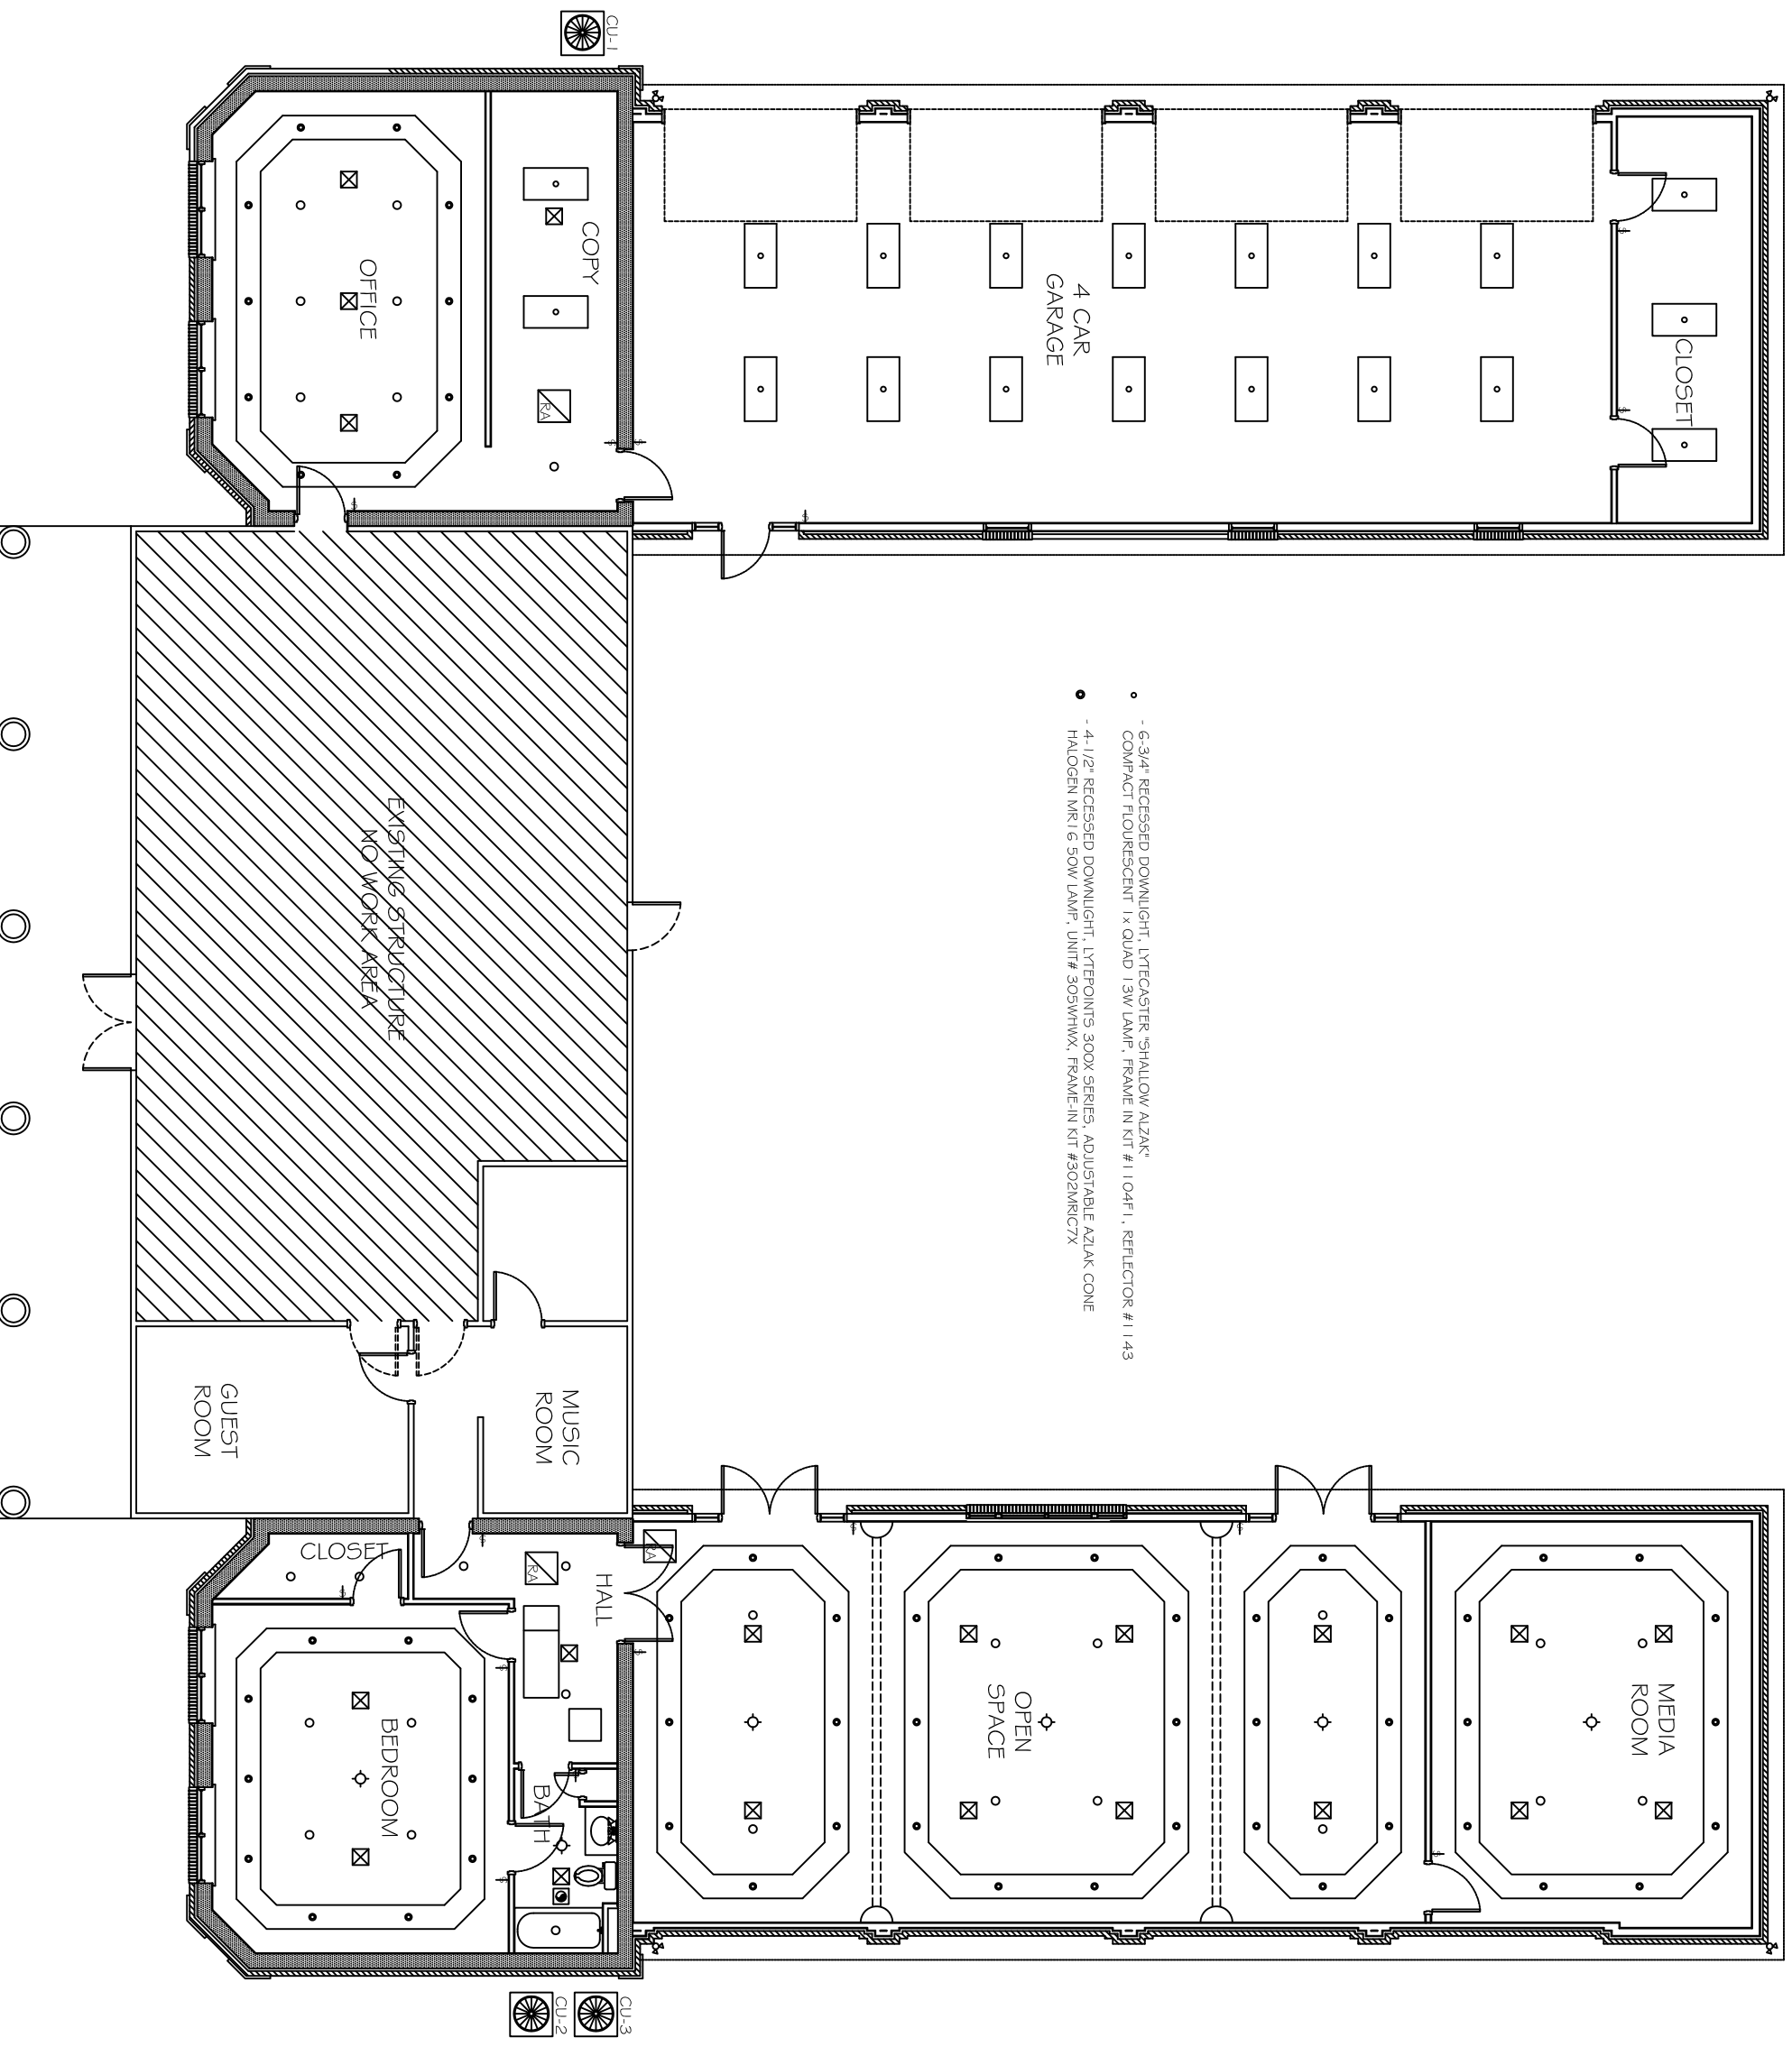

SOUTH WING

NORTH WING

- 6-3/4" RECESSED DOWNLIGHT, LYTECASTER "SHALLOW AZLAK" COMPACT FLUORESCENT 1 X QUAD 13W LAMP, FRAME IN KIT # 1104F1, REFLECTOR # 1143
- 4-1/2" RECESSED DOWNLIGHT, LYTEPOINTS 300X SERIES, ADJUSTABLE AZLAK CONE HALOGEN MR16 50W LAMP, UNIT# 305WHUX, FRAME IN KIT #302MRCTX

EXISTING STRUCTURE
NO WORK AREA

OFFICE

COPY

4 CAR
GARAGE

CLOSET

GUEST
ROOM

MUSIC
ROOM

CLOSET

HALL

BATH

BEDROOM

MEDIA
ROOM

OPEN
SPACE

CU-1

CU-2
CU-3