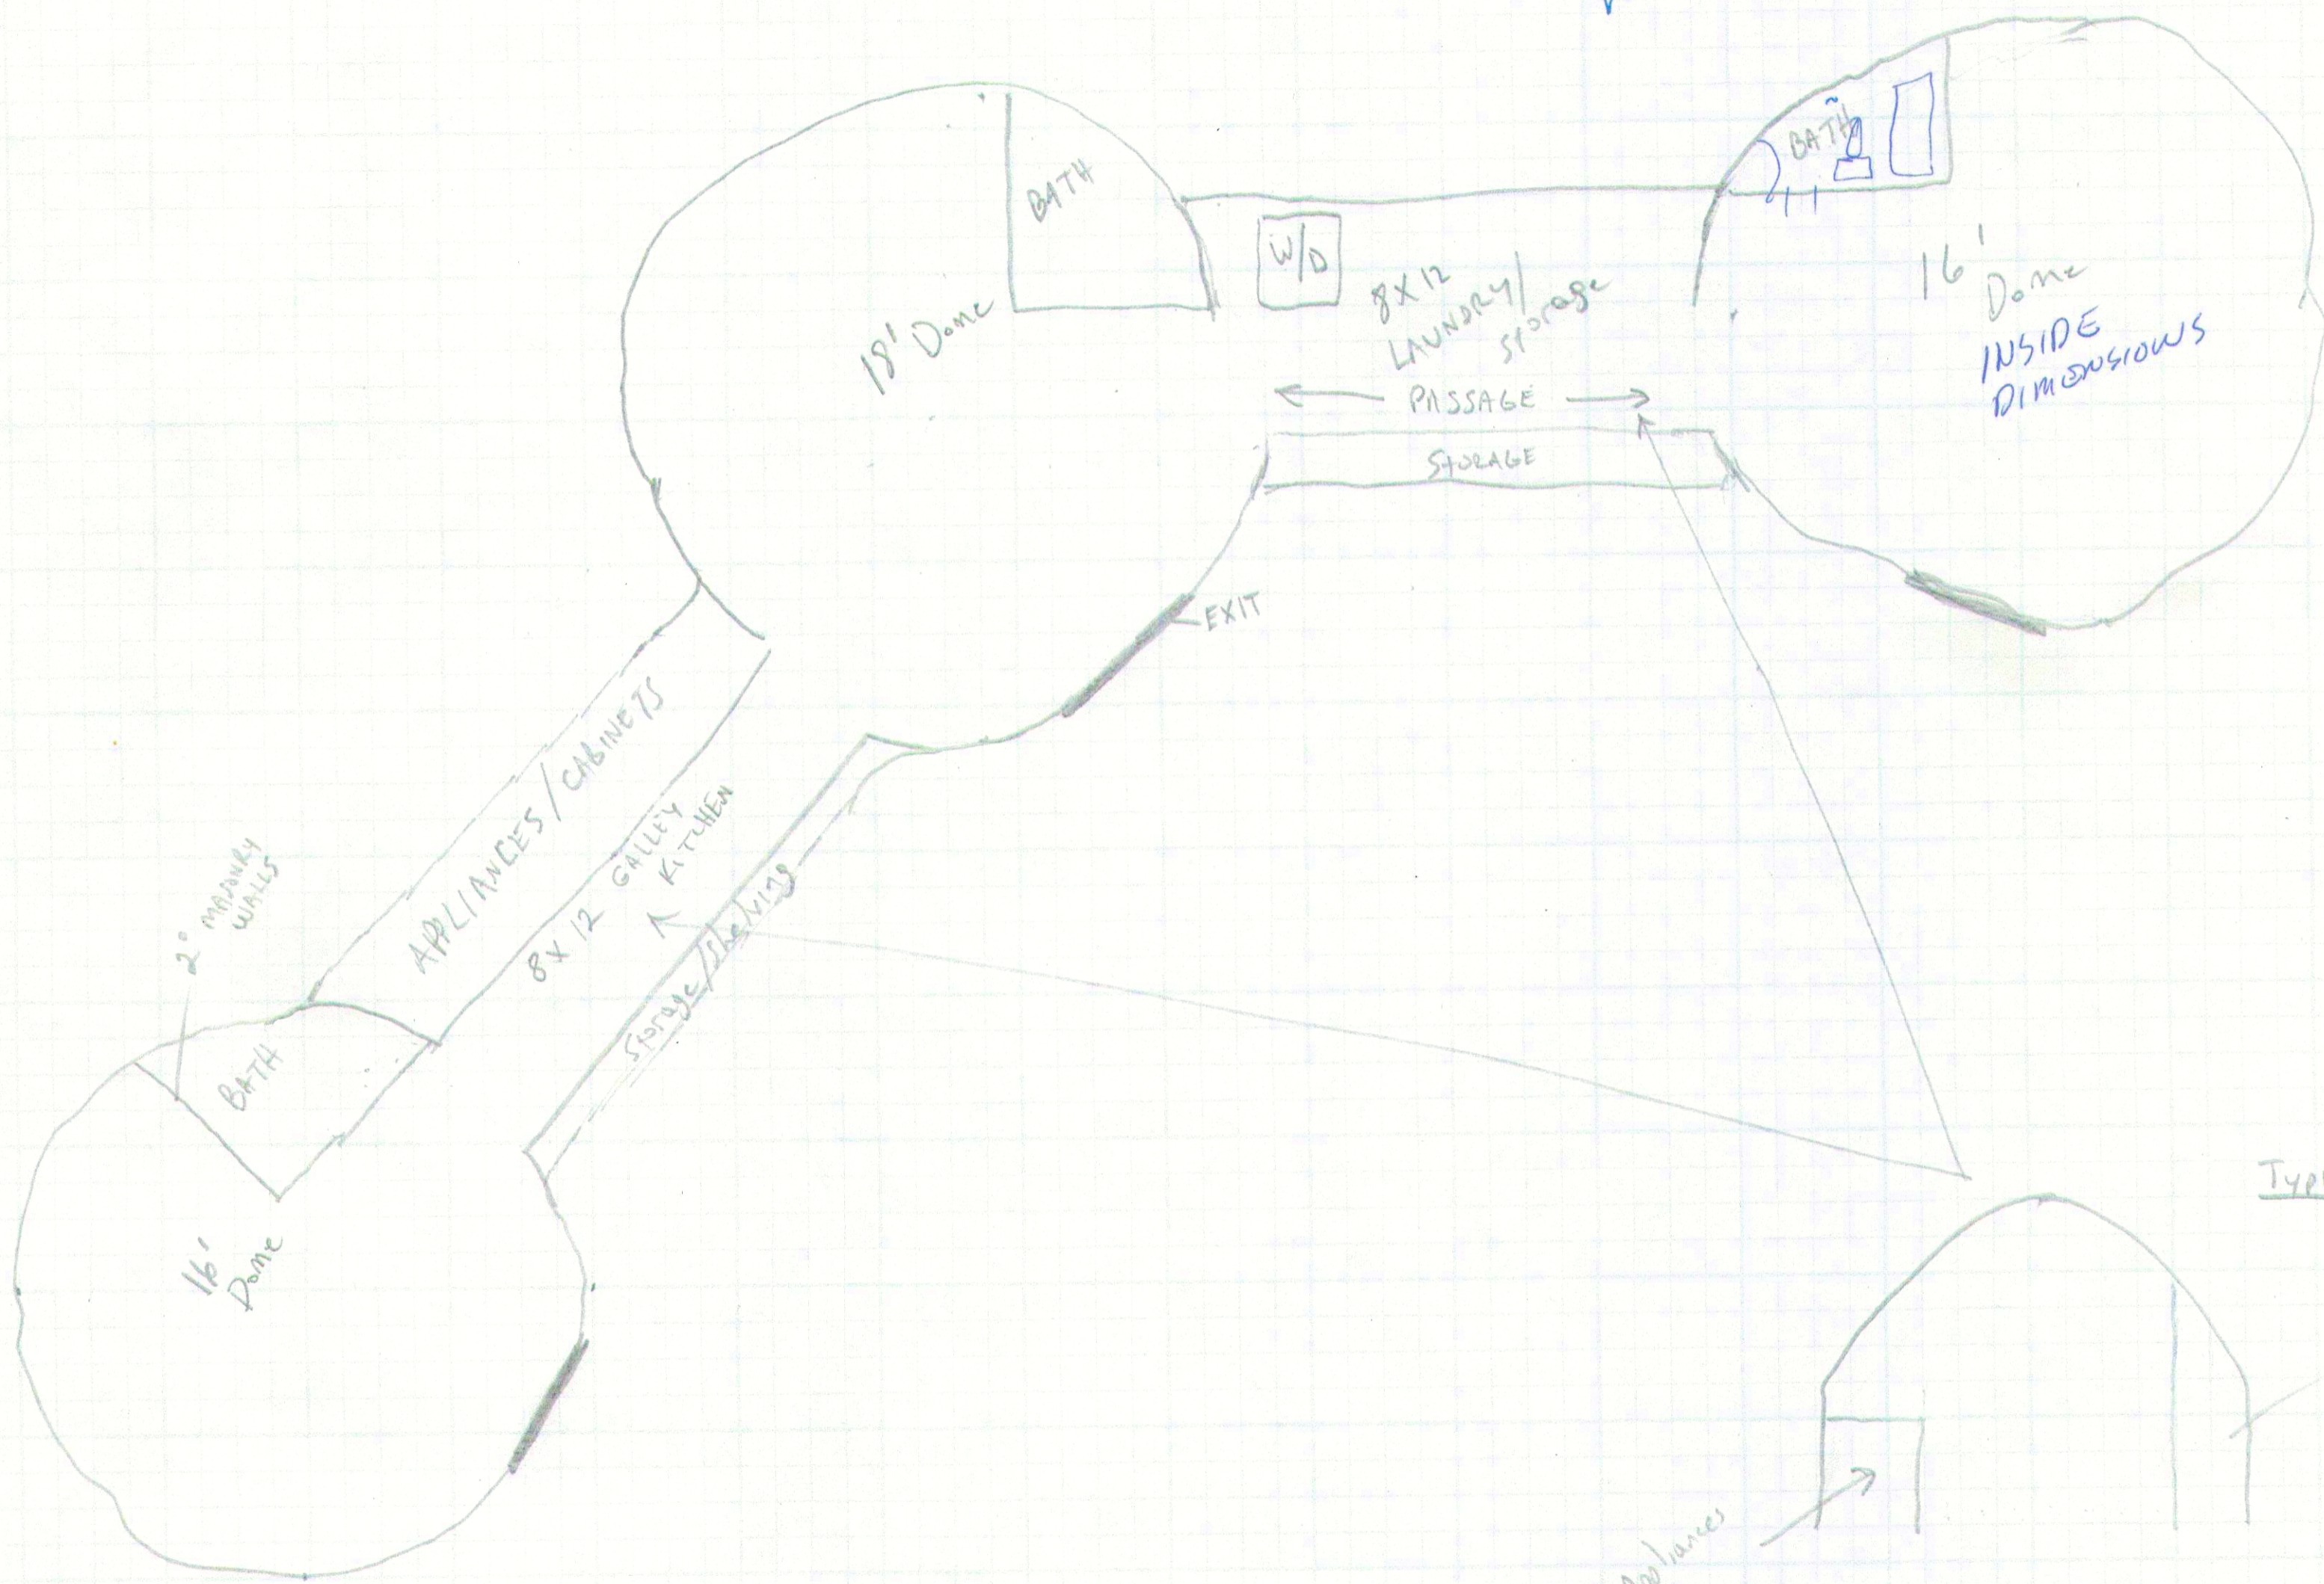

Simply live Mike
@gmail.com

Lot 2 Benny Crawford Rd
P.R. (Hickory)

985-445-4700

14
159

Typical Tunnel Connection