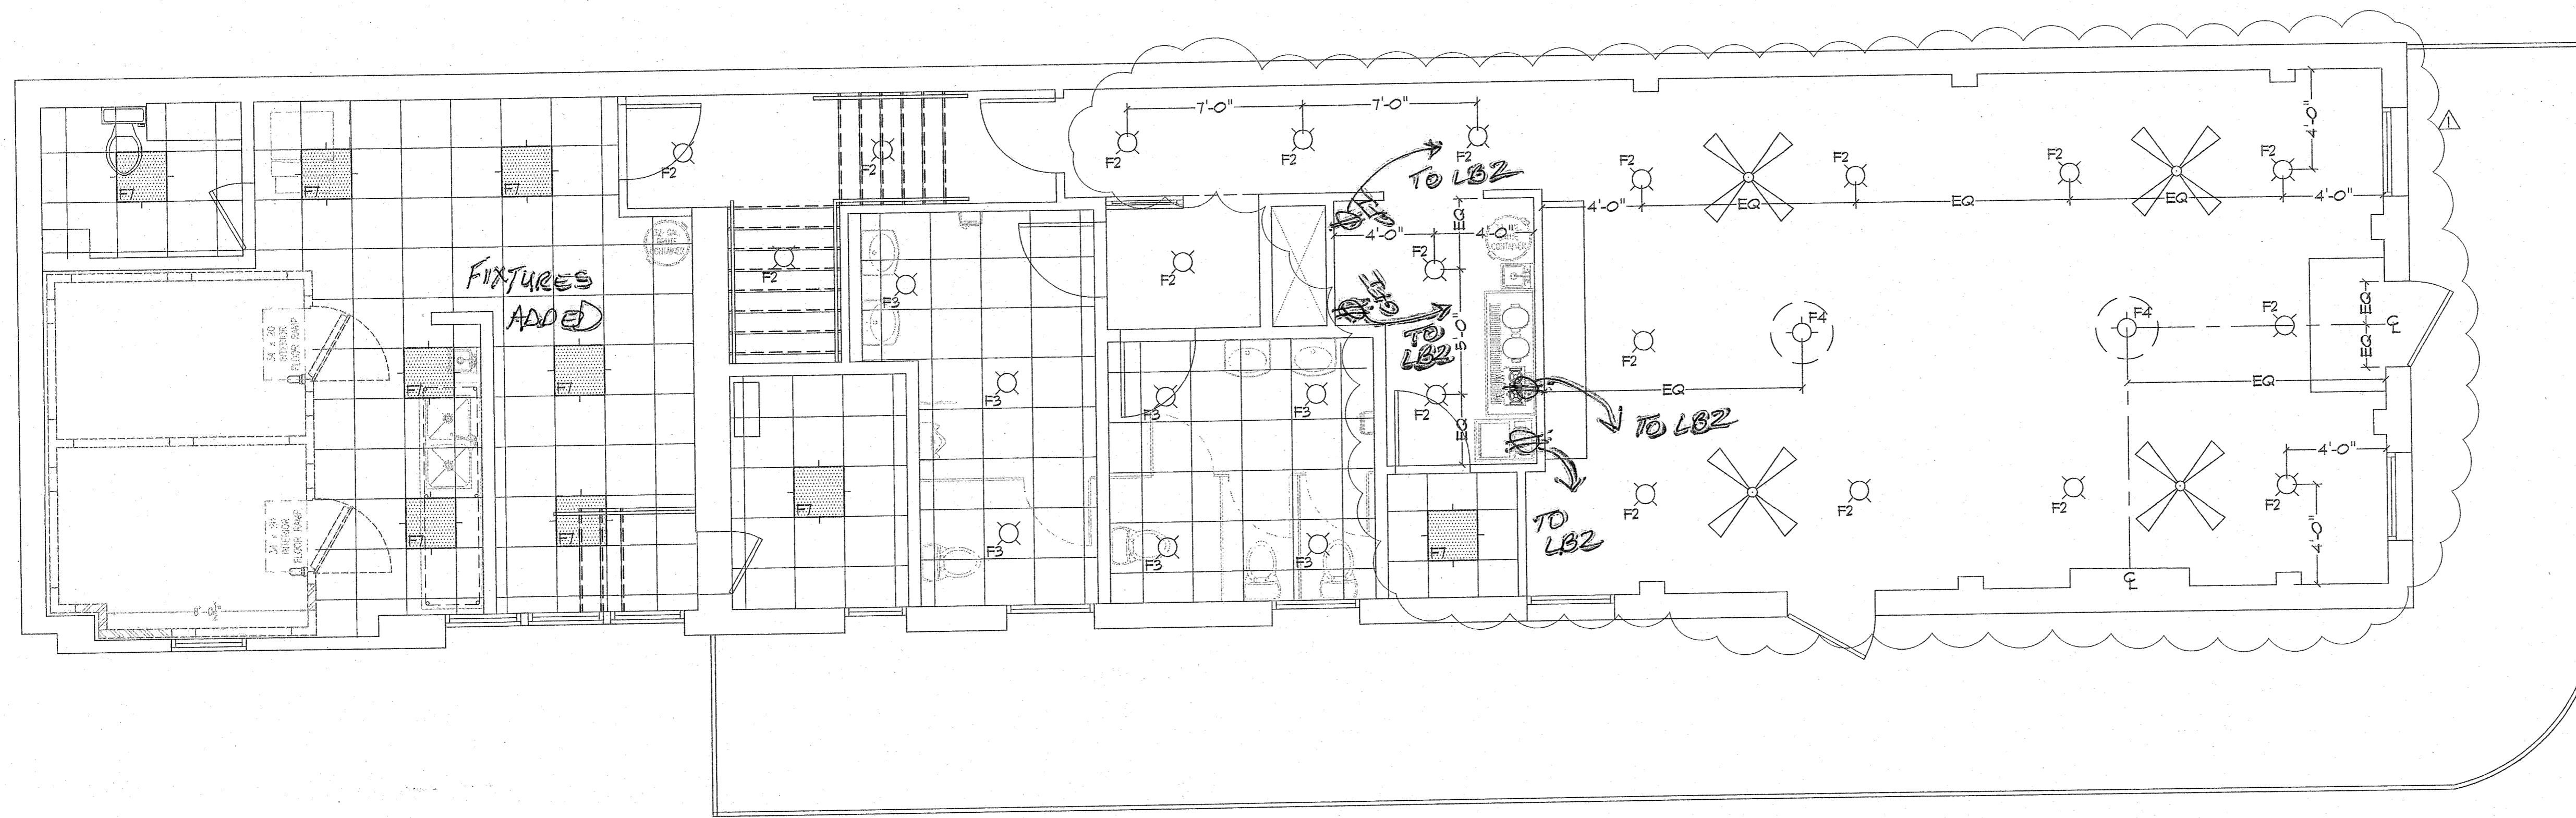

Lighting Plan
 1st Floor
 1/4" = 1'-0"

Lighting Plan
 2nd Floor
 1/4" = 1'-0"

LIGHTING LEGEND	
	ACOUSTICAL CEILING TILE AS SCHEDULED
	NOT USED
	PHILIPS LIGHTOLIER LYTEPROFILE 4" 2700K LED DIMMABLE DOWNLIGHT, 1600 LUMENS PHILIPS SUNRISE ELECTRONIC WALL DIMMER FRAME N KIT: P-4-R-D-15-N-ZIO-U-VB LIGHT ENGINE: P-4-R-D-8-21-VB REFLECTOR: P-4-R-D-CL ALTERNATE: DIMMABLE RECESSED INCANDESCENT DOWNLIGHT W/2700K LED BULB. OWNER TO APPROVE SAMPLE BULB & LUMEN OUTPUT PRIOR TO CONTRACTOR ORDERING.
	PHILIPS LIGHTOLIER LYTEPROFILE 4" 2700K LED DOWNLIGHT, 1000 LUMENS FRAME N KIT: P-4-R-D-15-N-ZIO-U-VB LIGHT ENGINE: P-4-R-D-8-21-VB REFLECTOR: P-4-R-D-CL ALTERNATE: RECESSED INCANDESCENT DOWNLIGHT W/2700K LED BULB. OWNER TO APPROVE SAMPLE BULB & LUMEN OUTPUT PRIOR TO CONTRACTOR ORDERING.
	TROY LIGHTING ANDROMEDA F4826 42"W x 37"H x 9" MAX HGT. OWNER SUPPLIED, CONTRACTOR INSTALLED.
	TROY LIGHTING ANDROMEDA INTERIOR SCONCE, B4822, 5 1/4" x 13 1/4" x 6 1/2" PROJ. OWNER SUPPLIED, CONTRACTOR INSTALLED
	NOT USED
	METALUX ZEN LED 2X2' TROFFER LED MODULE 3400 LUMENS, 3800K ZENLDI-34-UNV-L835-CDHJ
	JESCO LIGHTING INFINA LED FLEXIBLE LINEAR DL-FLEX STATIC SERIES, DRIVERLESS, 2700K DL-AC-FLEX-27 MOUNTING: DL-AC-FLEX-MC. VERIFY MOUNTING W/ ETAGERE FABRICATOR ALAN TUDURY
	CALIFORNIA FAN COMPANY RAINDANCE TRADITIONAL 52" BLADE CEILING FAN, BLACK BLADES, ROTARY SPEED CONTROL, 24" DOWNROD OWNER SUPPLIED, CONTRACTOR INSTALLED

ALL STAR ELECTRIC
 PROJECT RECORD
 12/17

301 Royal Street
 New Orleans, Louisiana

Plans