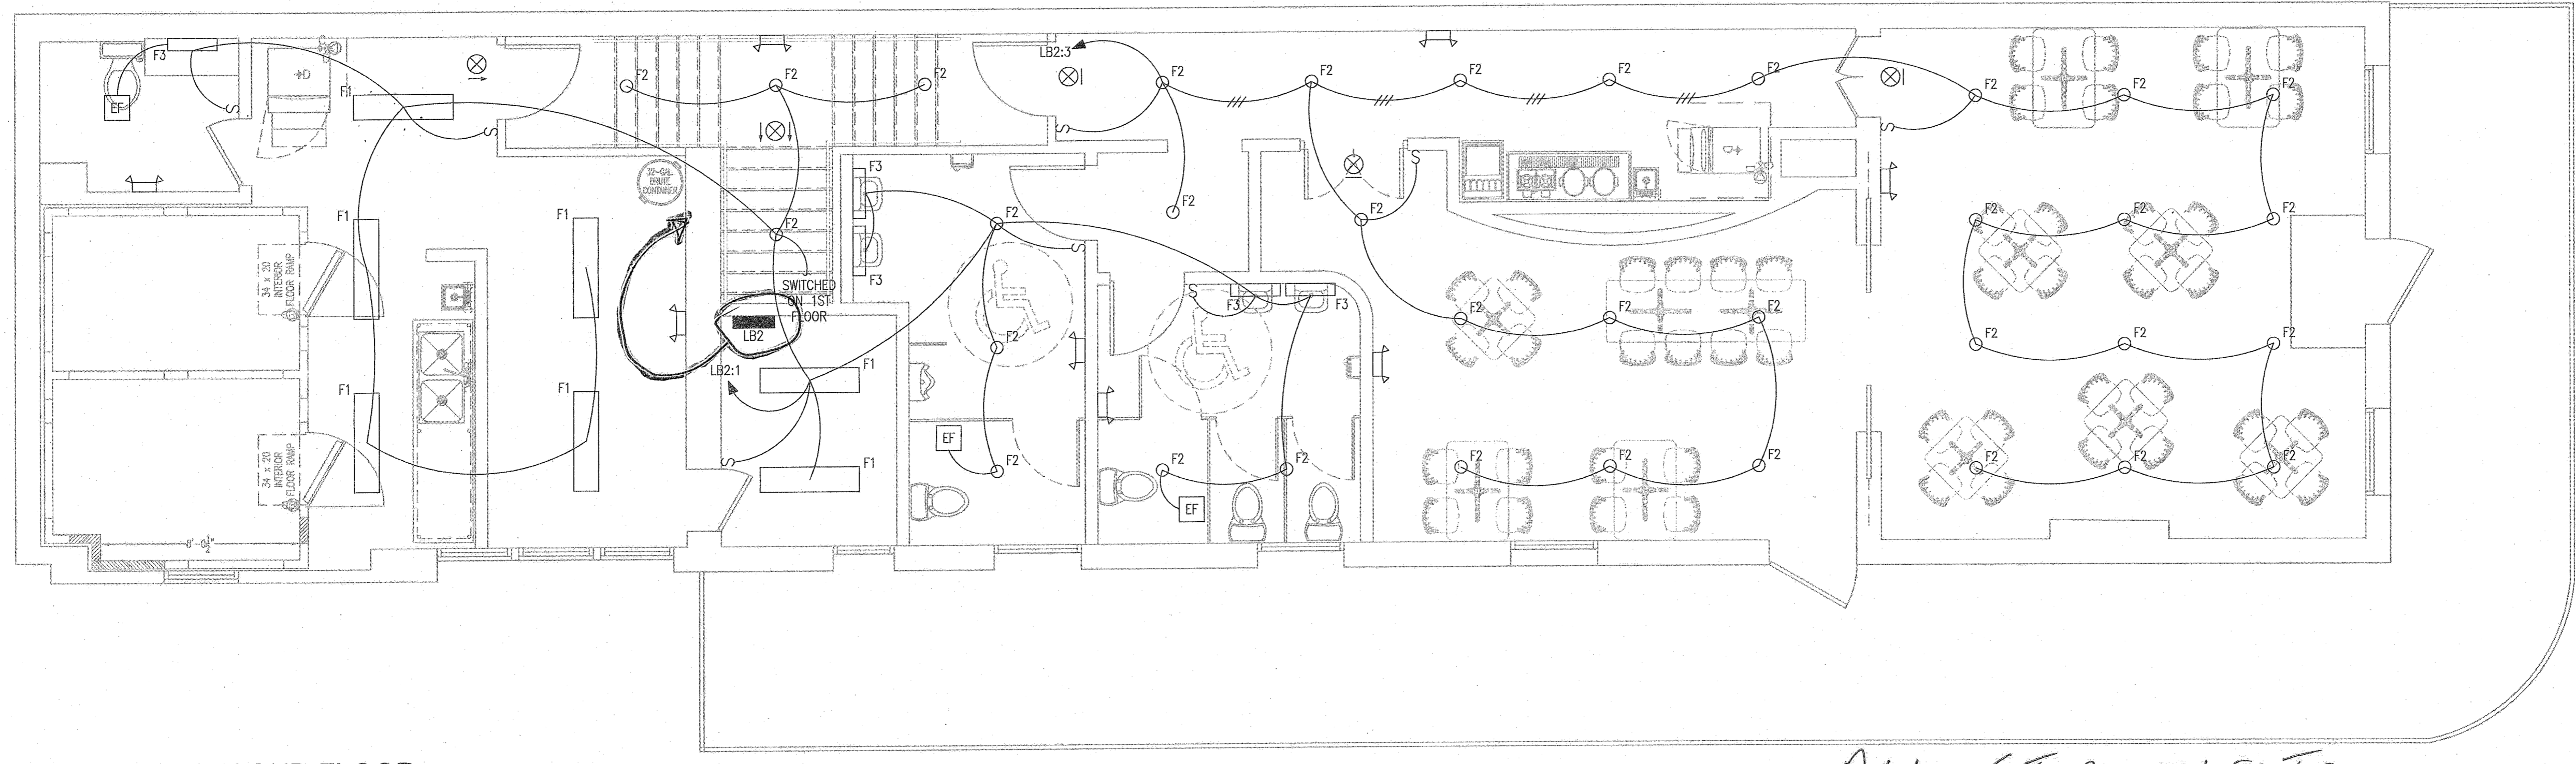

LIGHTING LAYOUT - FIRST FLOOR
 SCALE: 1/4" = 1'-0" SEE SHEET ID-2 FOR LIGHTING LAYOUT

LIGHTING LAYOUT - SECOND FLOOR
 SCALE: 1/4" = 1'-0" SEE SHEET ID 2 FOR LIGHTING LAYOUT

ALL STAR ELECTRIC
 PROJECT RECORD
 12/17