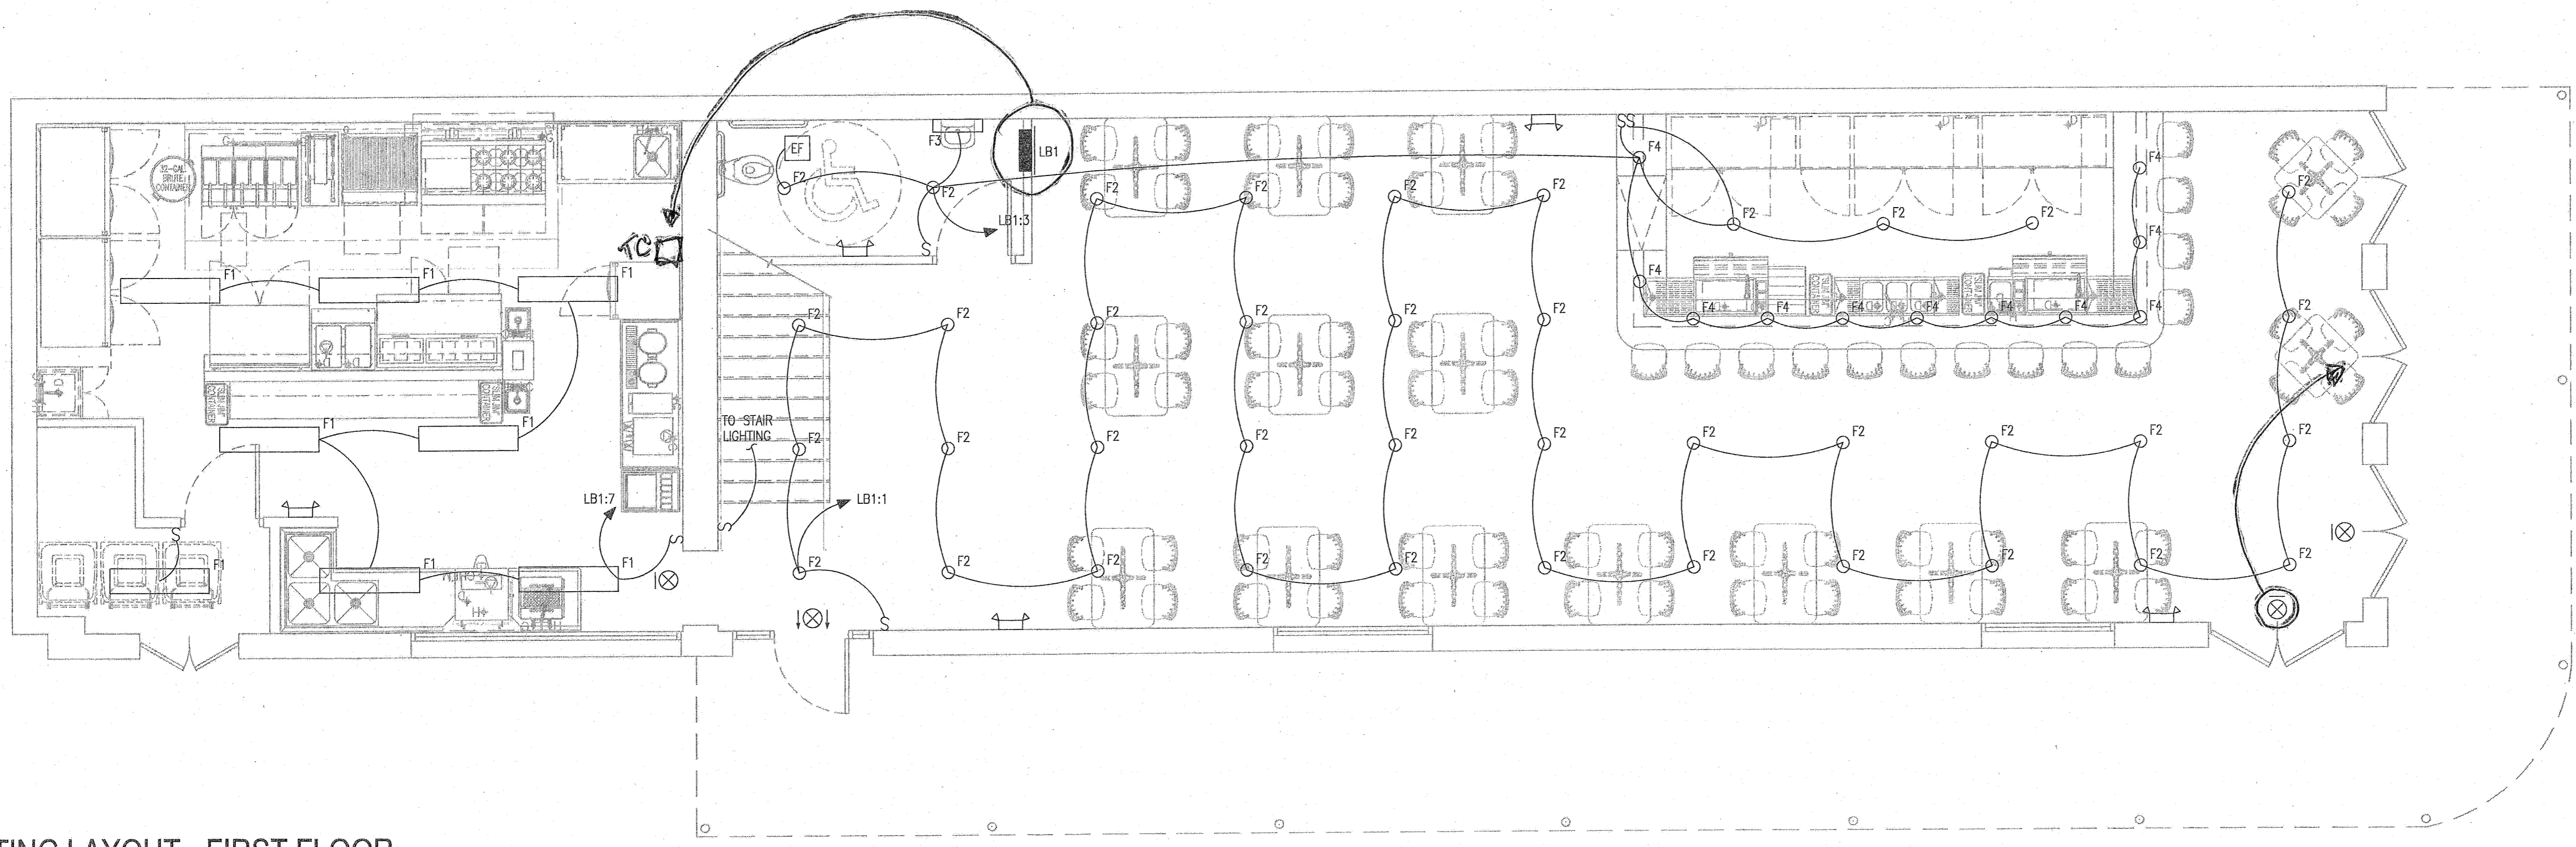

LIGHTING LAYOUT - FIRST FLOOR
 SCALE: 1/4" = 1'-0" SEE SHEET ID-2 FOR LIGHTING LAYOUT

LIGHTING LAYOUT - SECOND FLOOR
 SCALE: 1/4" = 1'-0" SEE SHEET ID 2 FOR LIGHTING LAYOUT

ALL STAR ELECTRIC
 PROJECT RECORD
 12/17