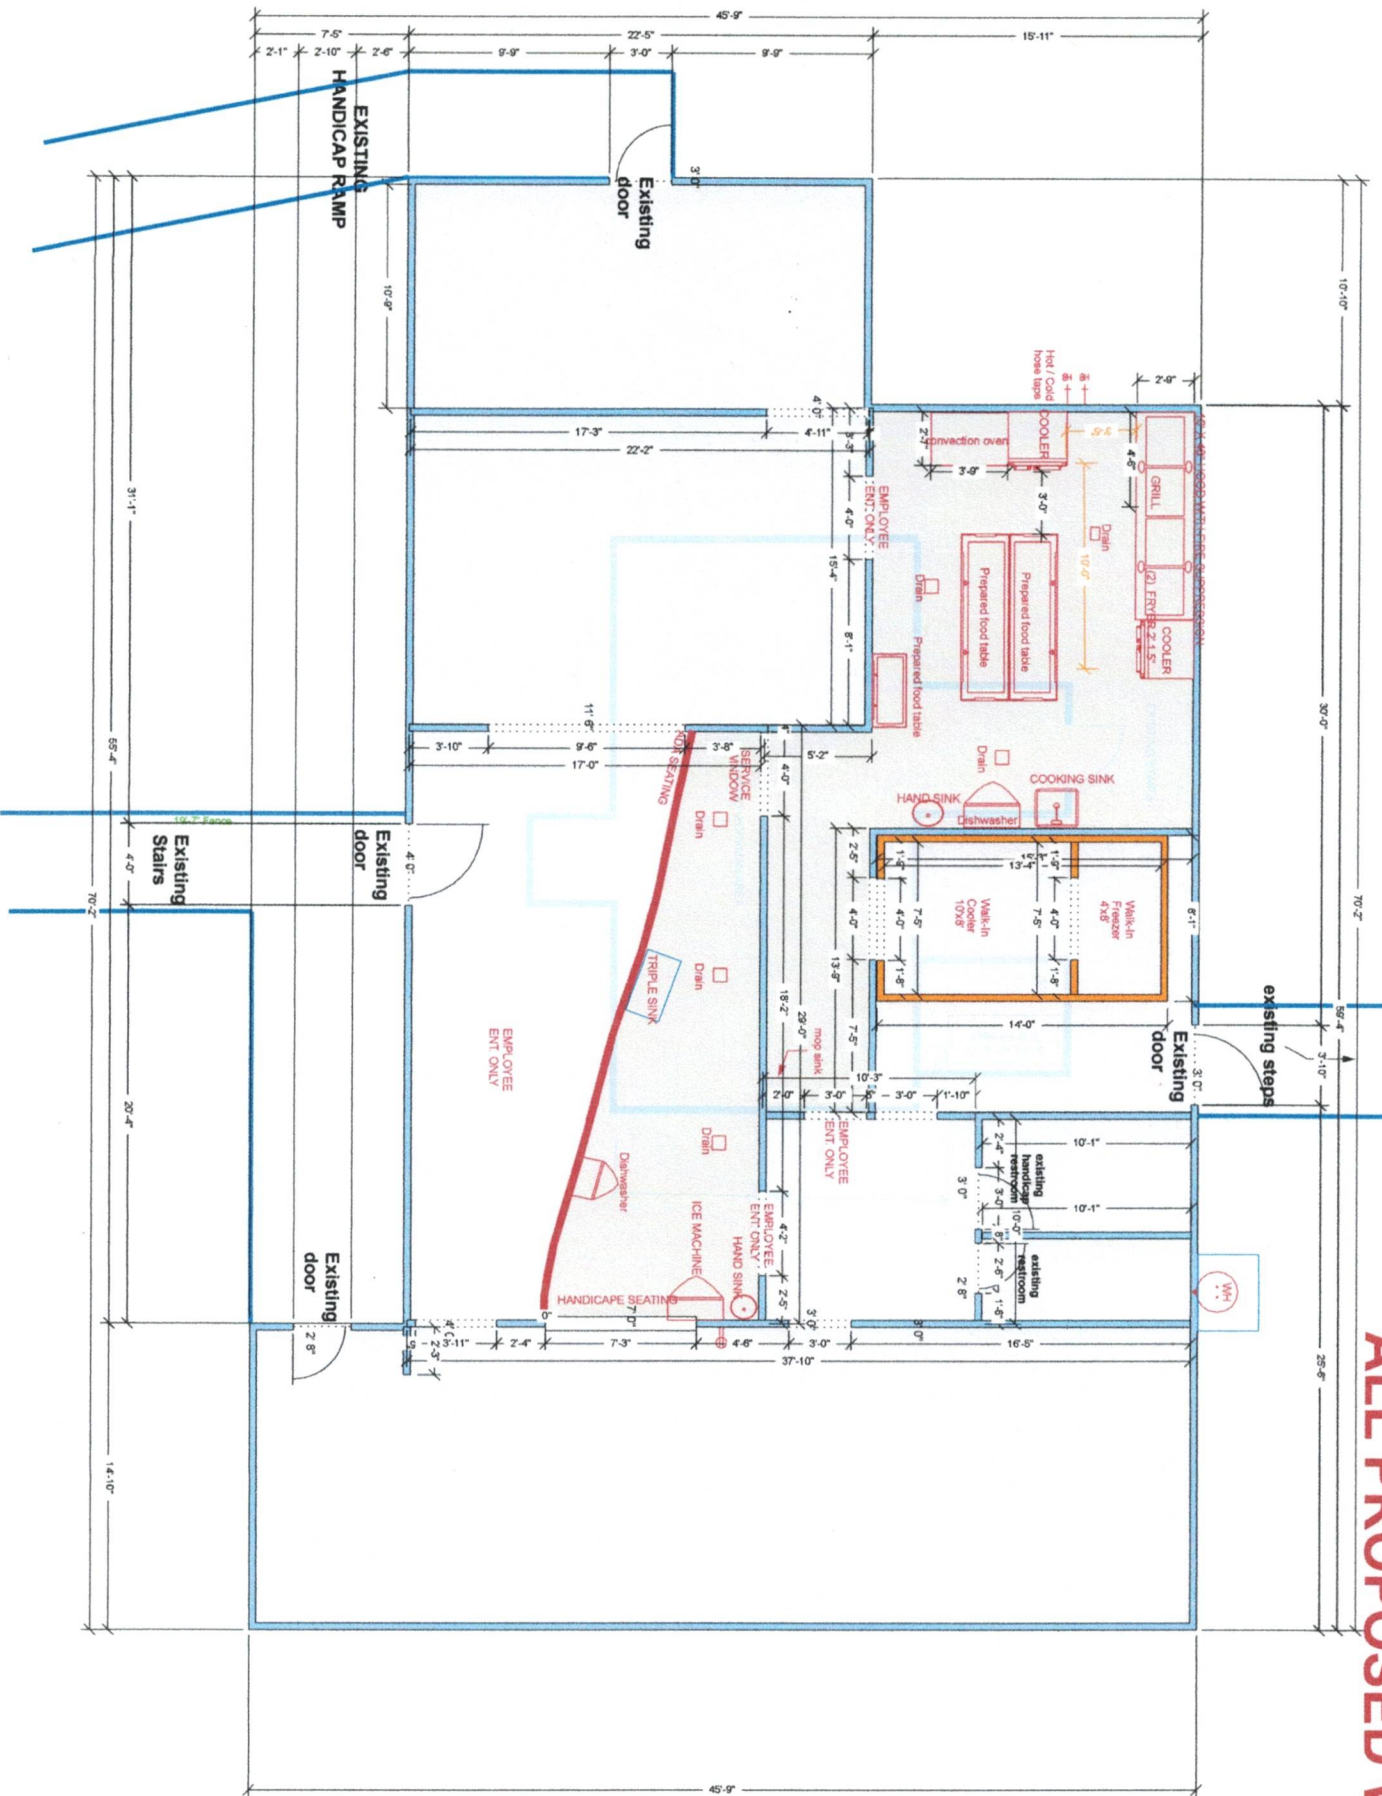

ALL PROPOSED WORK DESIGNATED IN RED COLOR

NO NEW WALLS OR ALTERATIONS OF WALLS OTHER THAN INSTALLATION OF BAR AND KITCHEN APPLIANCES

NO NEW DOORS, DOOR HARDWARE, WINDOWS

NO CHANGE IN ELEVATIONS, INTERIOR WALLS

NO WALLS TO BE MOVED OR ALTERED

NO CHANGES TO AIR CONTIONING OR HEATING SYSTEM