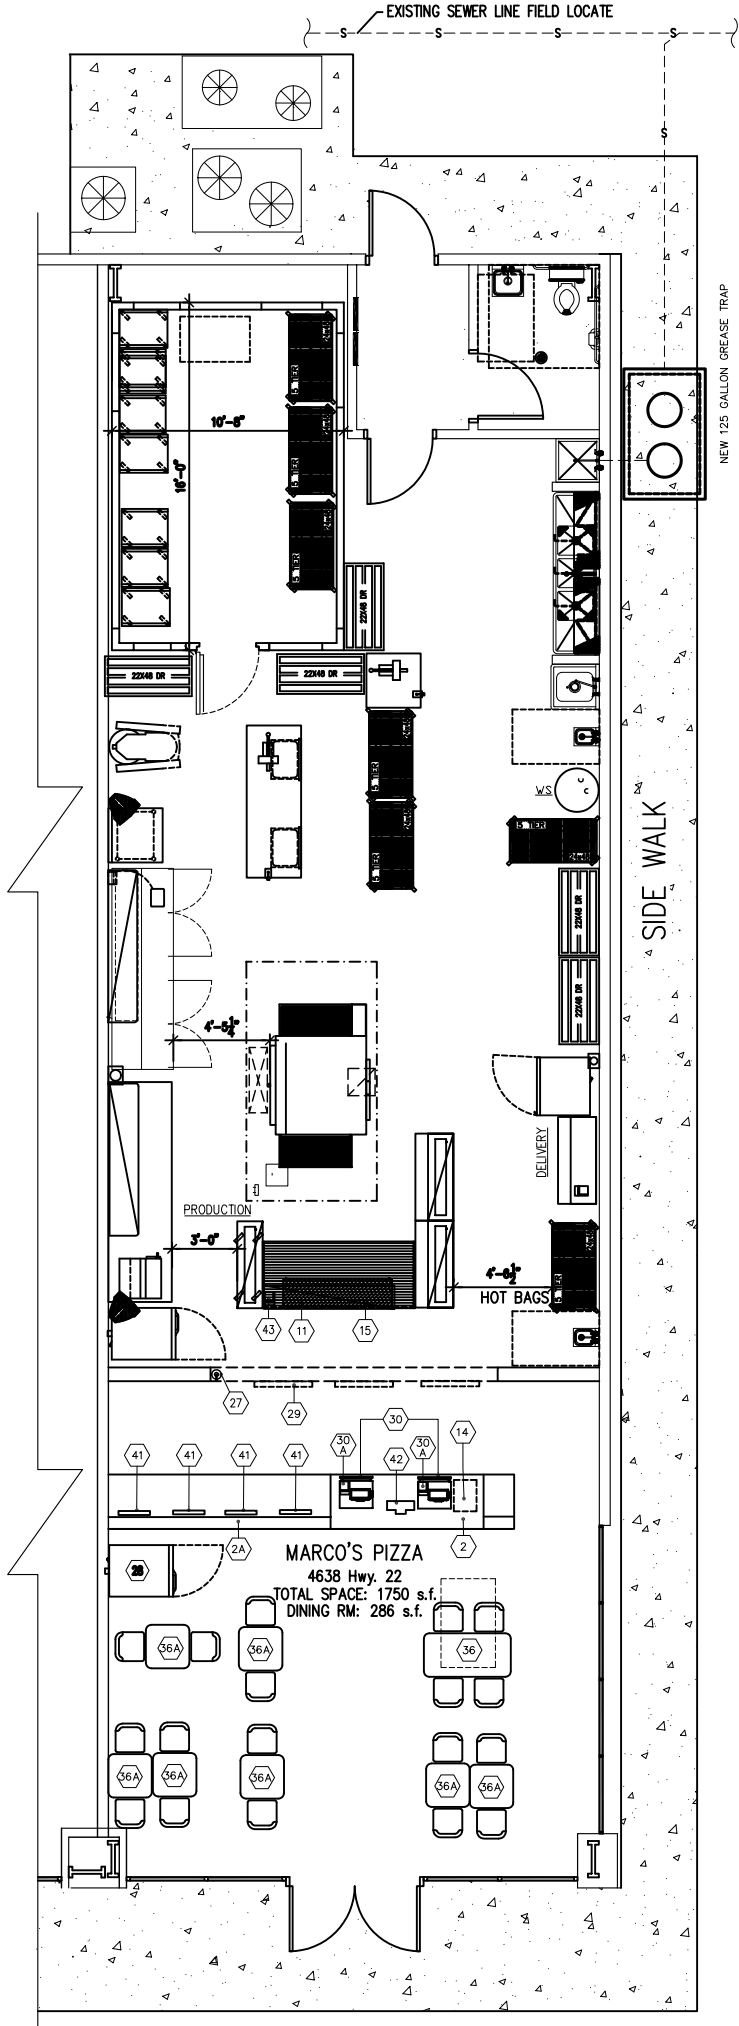

EXISTING SEWER LINE FIELD LOCATE

NEW 125 GALLON GREASE TRAP

SIDE WALK

PRODUCTION

HOT BAGS

DELIVERY

MARCO'S PIZZA

4638 Hwy. 22

TOTAL SPACE: 1750 s.f.

DINING RM: 286 s.f.