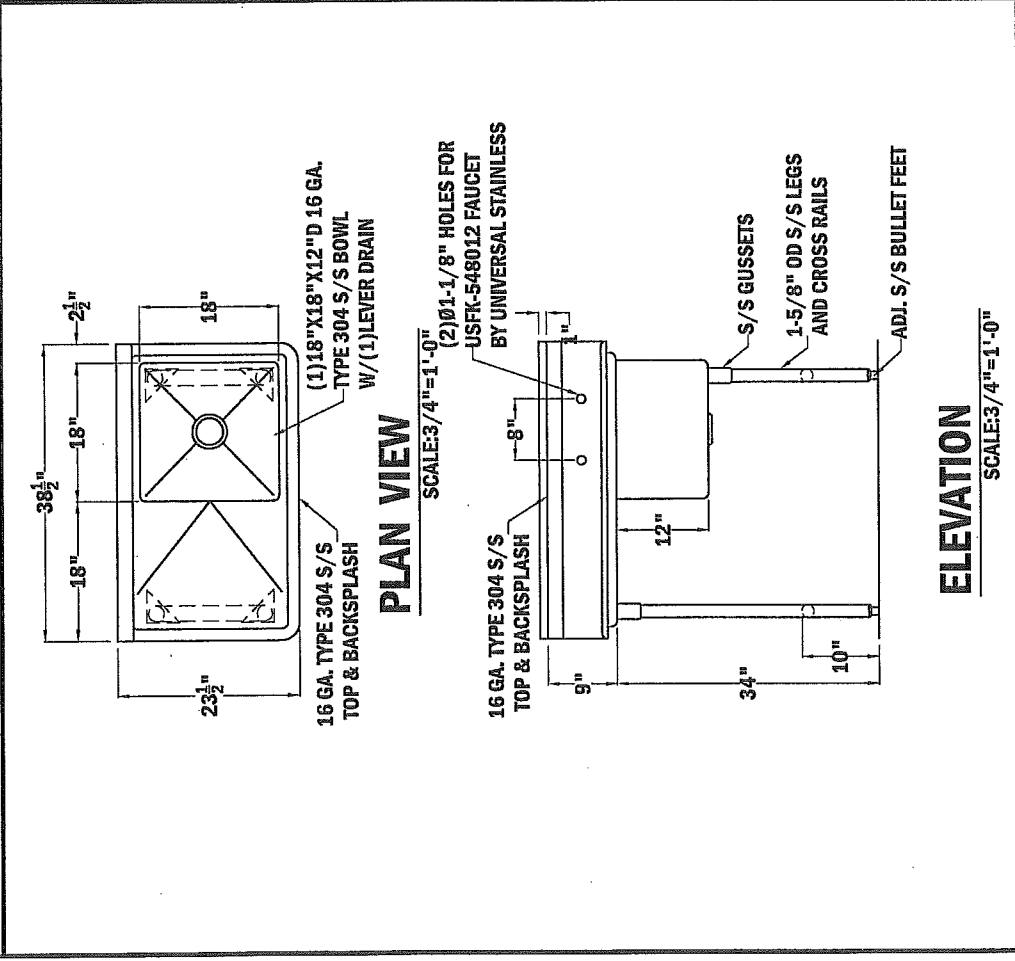

Universal
stainless, inc
 QUALITY STAINLESS STEEL PRODUCTS

CUSTOMER: WAL * MART
 QTY.: 1
 APPROVAL DATE:
 APPROVED BY:
 RESUBMIT BY:

JOB NAME: SUPER CENTER - RADIO GRILL

MODEL:	1N18-LD18-WM	ITEM #	1N18-LD18-WM	DRAWING #	WMRG2002-03.DWG
TITLE:	1 COMP SINK	DRAWN BY:	SDF	DATE DRAWN:	OCT. 31, 2002