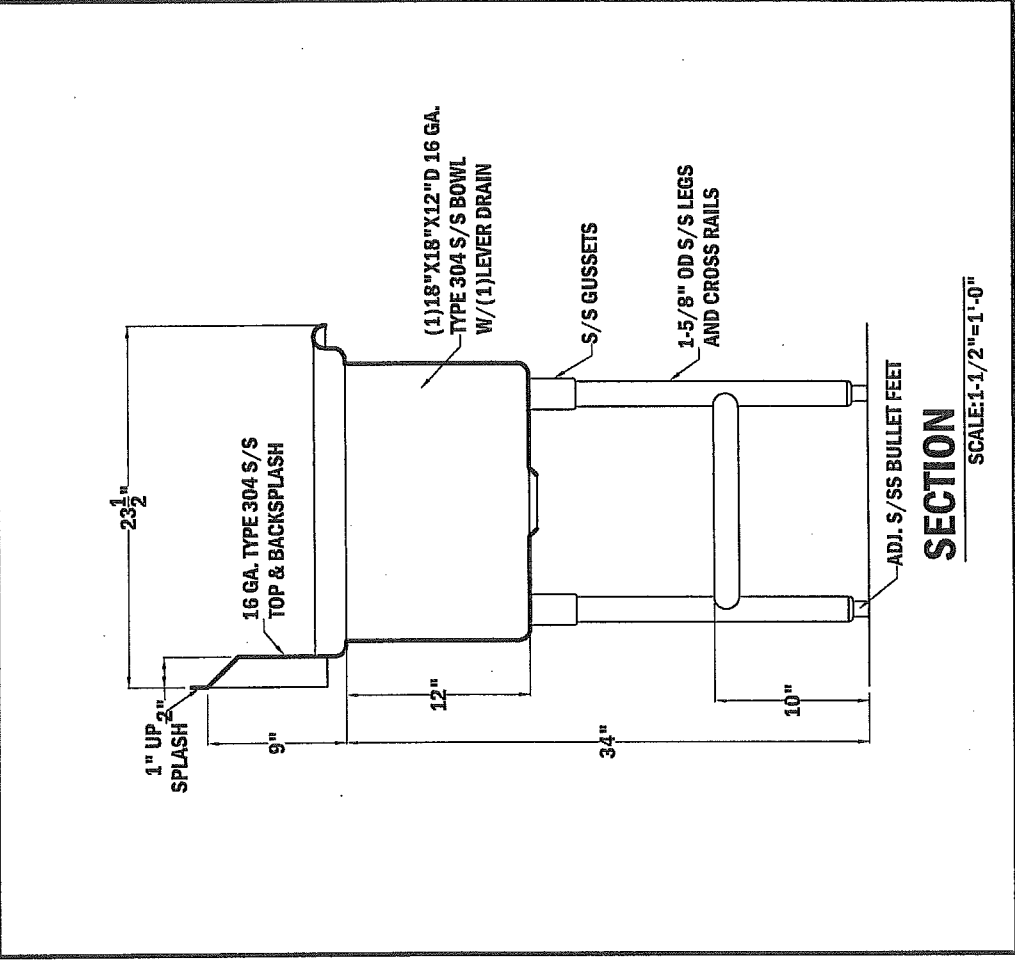

Universal
stainless, inc
 QUALITY STAINLESS STEEL PRODUCTS

CUSTOMER: WAL * MART
 QTY.: 1
 APPROVAL DATE:
 APPROVED BY:
 RESUBMIT BY:

JOB NAME: SUPER CENTER - RADIO GRILL

MODEL:	1N18-LD18-WM	ITEM #	1N18-LD18-WM	DRAWING #	WMRG2002-03.DWG
TITLE:	1 COMP SINK	DRAWN BY:	SDF	DATE DRAWN:	OCT. 31, 2002